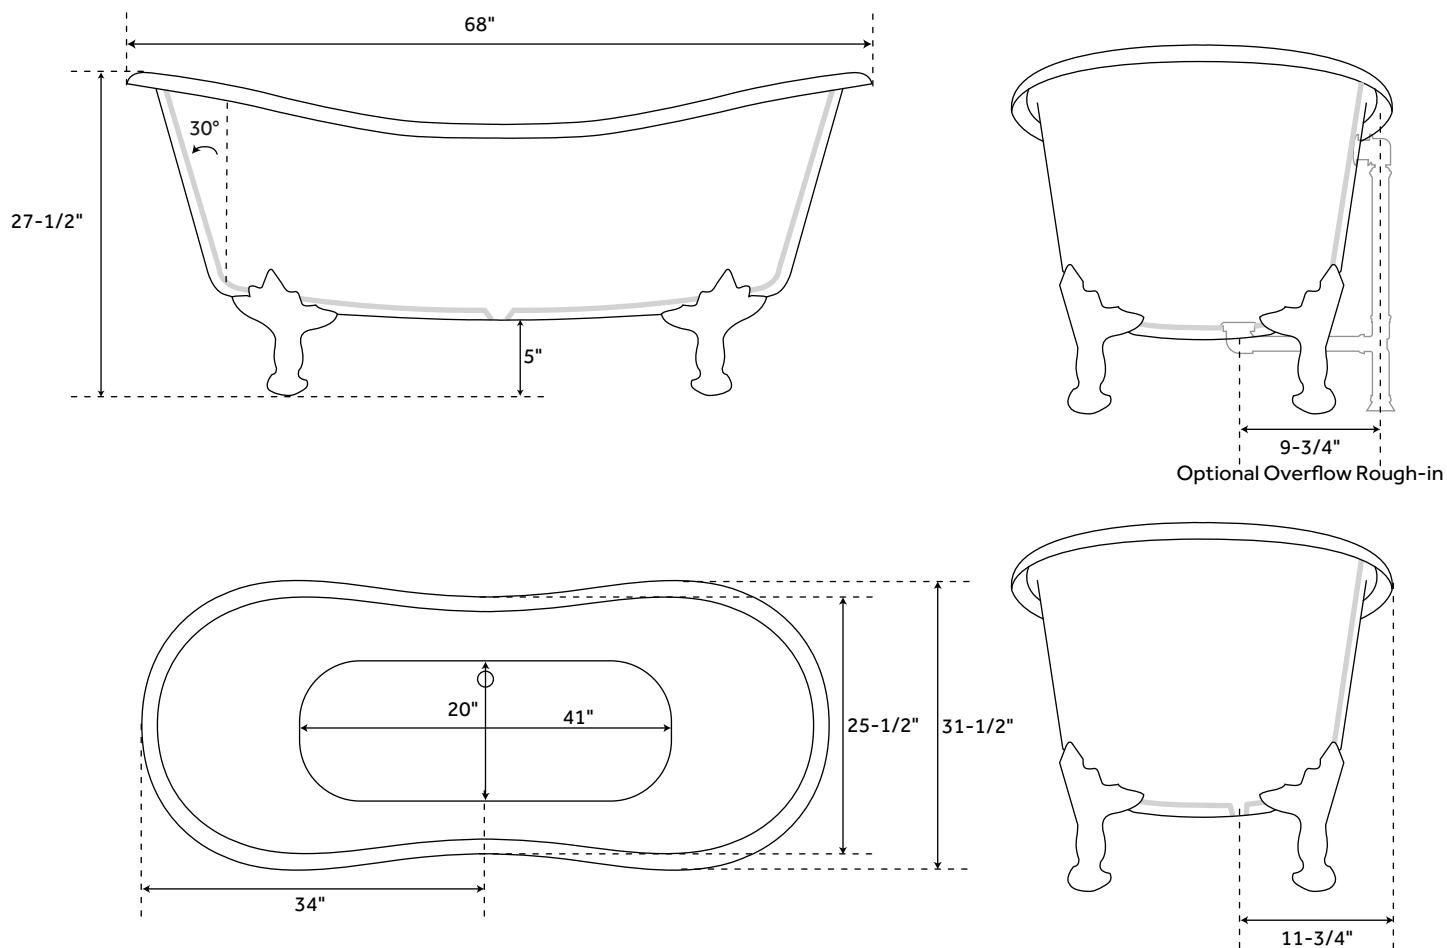

68" WALLER

CAST IRON CLAWFOOT DOUBLE-SLIPPER TUB - MODERN FEET

SKU: 942159

FEATURES

Design: Traditional
Overflow Hole: Yes
Shape: Oval
Material: Cast Iron
Length: 68"
Width: 31-1/2"
Height: 27-1/2"
Tub Interior Length: 41"
Tub Interior Width: 20"
Water Depth to Rim: 19"
Water Depth To Overflow: 13"
Exterior Treatment: Smooth
Interior Treatment: Smooth
Feet Type: Modern
Tap Deck: No
Drain Placement: Offset
Water Capacity (Gallons): 46
Built-In Adjusters: Yes
Tub Weight Uncrated (lbs): 425
Tub Weight Crated (lbs): 525