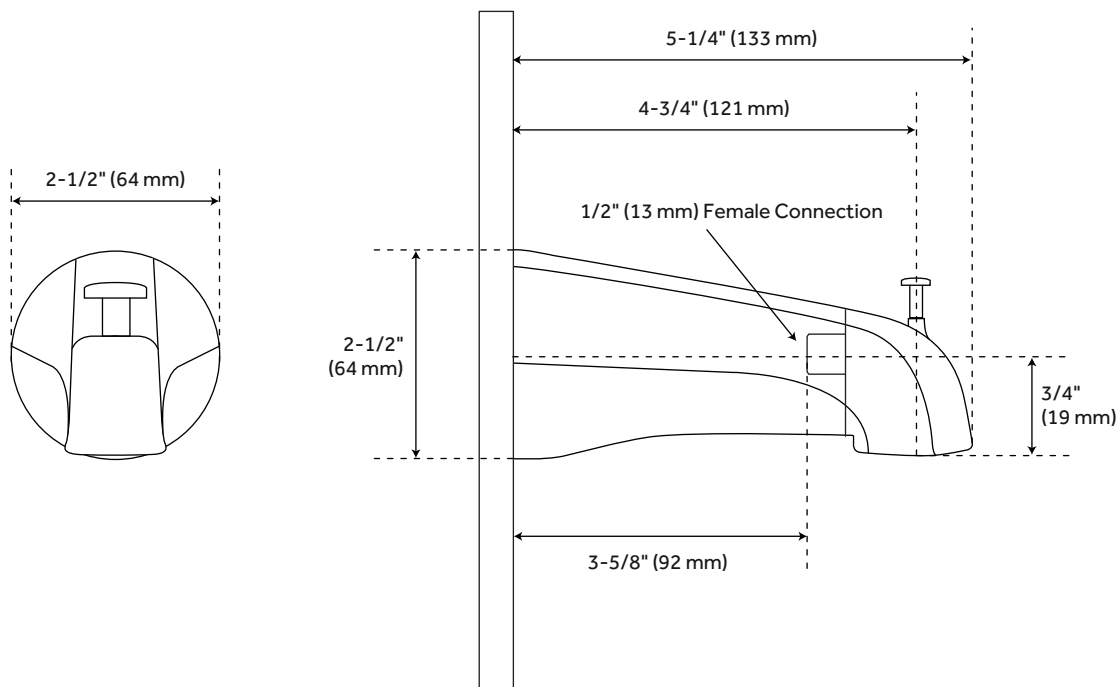

TRIMBLE

SLIP-FIT TUB SPOUT WITH DIVERTER

SKU: 941838

FEATURES

Length: 2-1/2"
Width: 5-1/4"
Height: 2-1/2"
Spout Reach: 4-3/4"

SIGNATURE HARDWARE LIFETIME WARRANTY

See website for warranty information

All dimensions and specifications are nominal and may vary. Use actual products for accuracy in critical situations.