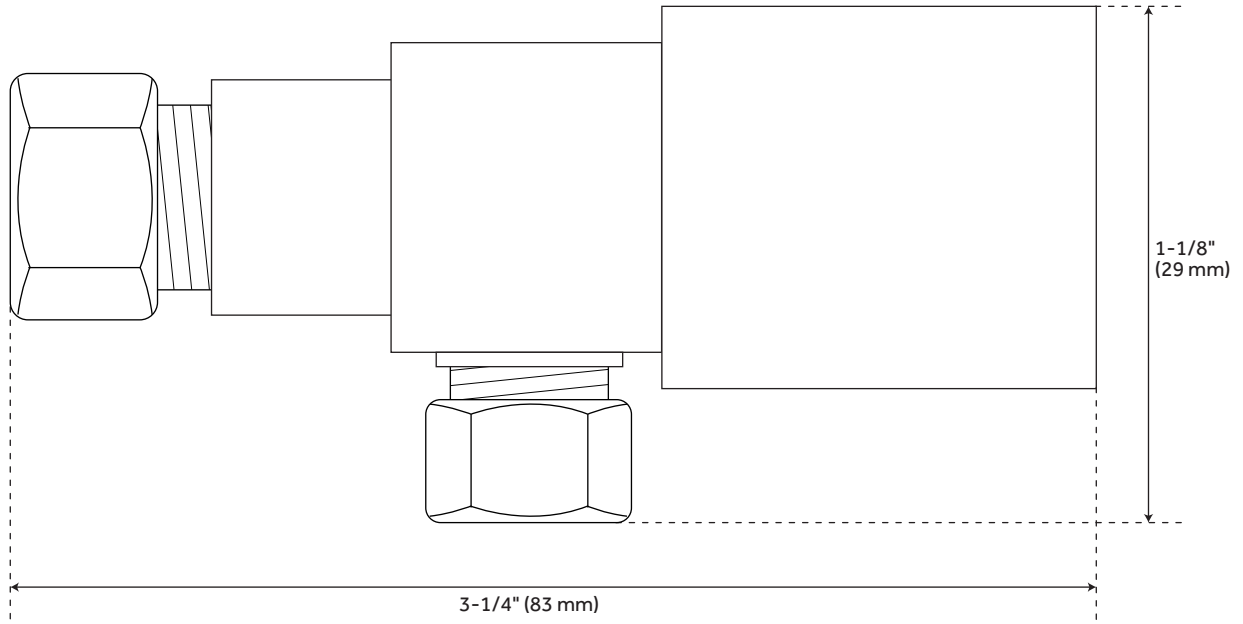

MODERN

SQUARE HANDLE ANGLE STOP - 5/8" OD X 3/8" OD COMPRESSION

SKU: 941829

FEATURES

Material: Brass
Handle Type: Knob
Length: 3-1/4"
Width: 1-1/8"

CODES/STANDARDS

cUPC
ASME A112.18.1/CSA B125.1
NSF/ANSI 61
NSF/ANSI 372
Massachusetts Accepted

SIGNATURE HARDWARE LIFETIME WARRANTY

See website for warranty information

All dimensions and specifications are nominal and may vary. Use actual products for accuracy in critical situations.

REVISED 09/17/2019
CODE: SH206BN/SH206CP