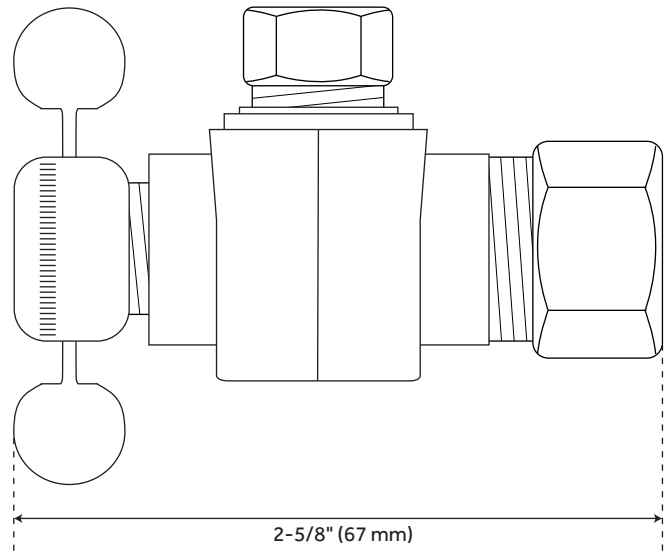

# CROSS

HANDLE ANGLE STOP - 5/8" OD X 3/8" OD COMPRESSION

SKU: 941827

## FEATURES

Material: Brass  
Handle Type: Cross  
Length: 2-5/8"  
Width: 2-3/8"  
Height: 2-3/8"