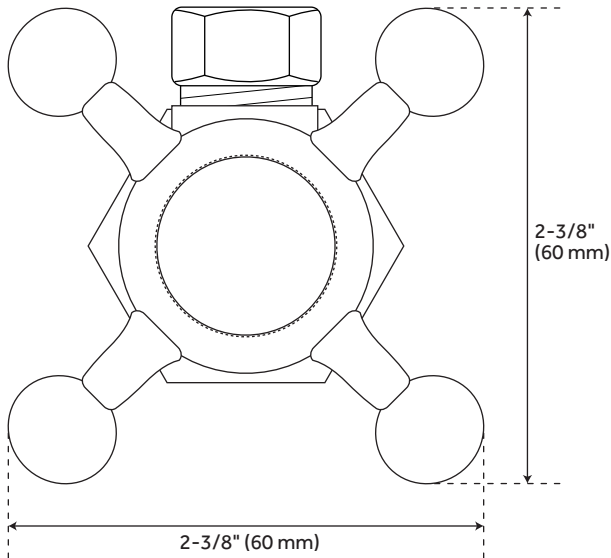

# CROSS

HANDLE ANGLE STOP - 5/8" OD X 3/8" OD COMPRESSION

SKU: 941827

## FEATURES

Material: Brass  
Handle Type: Cross  
Length: 2-5/8"  
Width: 2-3/8"  
Height: 2-3/8"