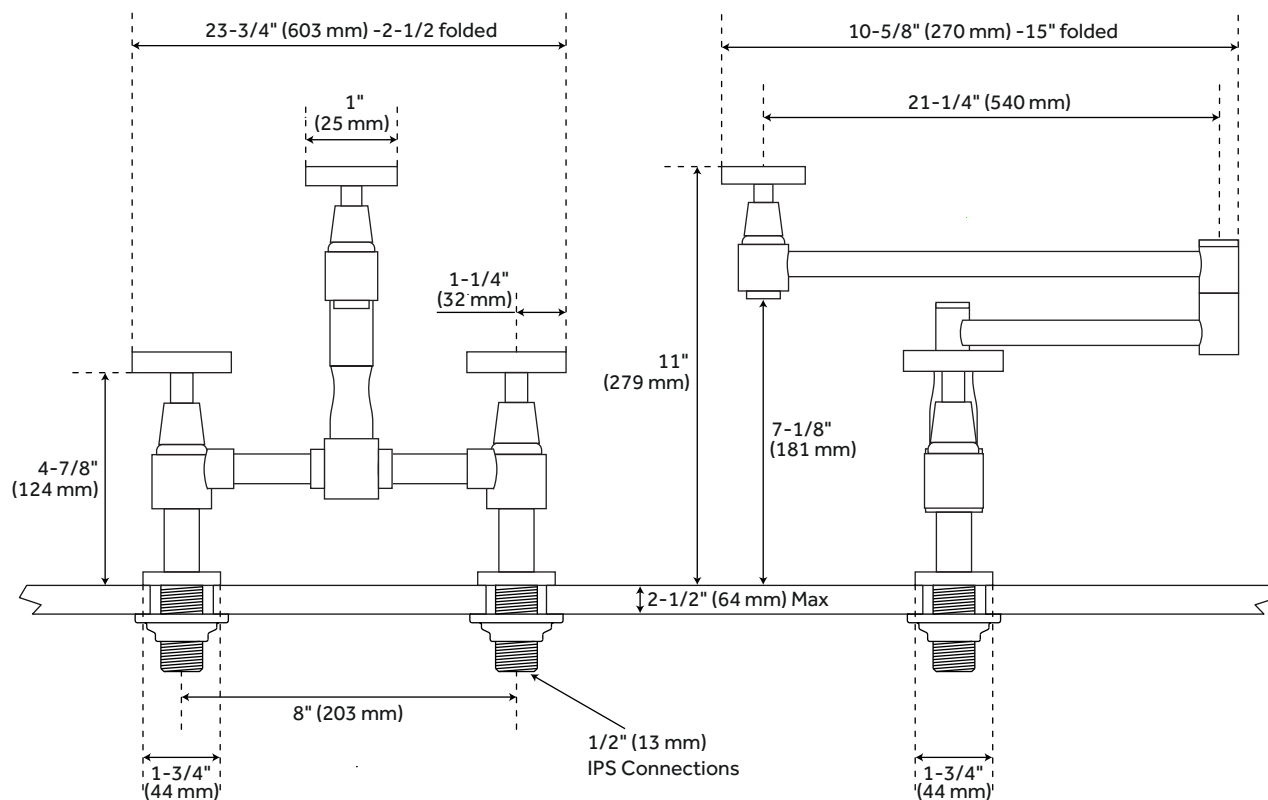

## BRIDGE SWIVEL-ARM KITCHEN FAUCET

SKU: 941716

### FEATURES

Installation Type: Bridge  
Faucet Holes: 2  
Max. Countertop Thickness: 2-1/2"  
Faucet Centers: 8"  
Handle Type: Knob  
Features: No Spray  
Faucet Material: Brass  
Length: 10-5/8"  
Width: 23-3/4"  
Height: 11"  
Height To Spout: 7-1/8"  
Spout Reach: 21-1/4"  
Swivel Spout: Yes  
Base Plate Diameter: 1-3/4"  
Handle Length: 1-1/4"  
Height to Bottom of Handle: 4-7/8"  
Ceramic Disc Cartridges: Yes  
Hot and Cold Indicators: No  
IPS: 1/2"  
Drain Included: No