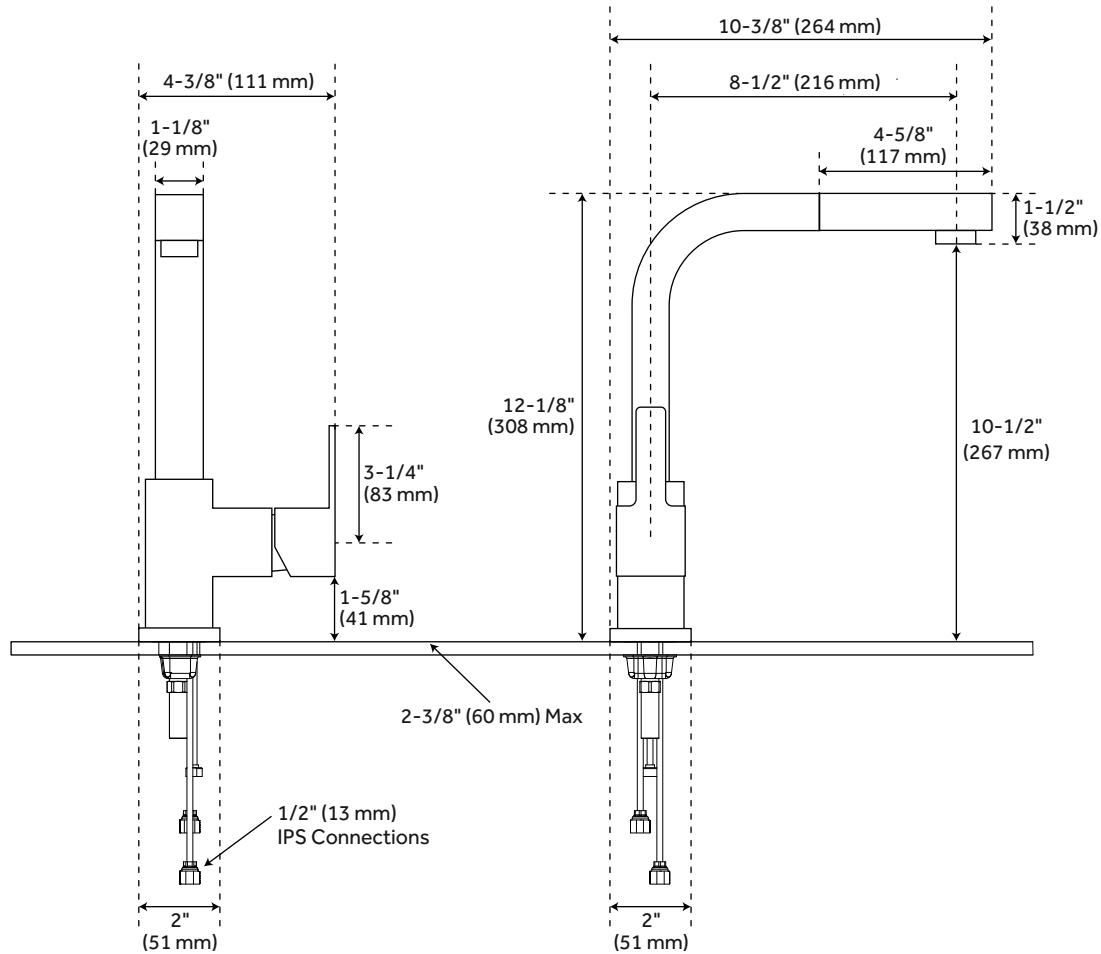

CASTOR

SINGLE-HOLE PULL-OUT KITCHEN FAUCET

SKU: 941493

FEATURES

Faucet head features control for spray or aerated stream.

Hand spray measures: 4-5/8" L x 1-1/8" W x 1-1/2" H.

Installation Type: Single-hole

Faucet Holes: 1

CONTENTS

FAUCET PAGE 2

REVISED 11/11/2020

CASTOR

SINGLE-HOLE PULL-OUT KITCHEN FAUCET

SKU: 941493

FEATURES

Hand Sprayer Material: Abs
Max. Countertop Thickness: 2-3/8"
Faucet Centers: Single-hole
Handle Type: Lever
Features: Pull-out
Faucet Material: Zinc
Length: 4-3/8"
Width: 10-3/8"
Height: 12-1/8"
Height To Spout: 10-1/2"
Spout Reach: 8-1/2"
Swivel Spout: Yes
Base Plate Length: 2"
Base Plate Width: 2"
Handle Length: 3-1/4"
Height To Bottom Of Handle: 1-5/8"
Ceramic Disc Cartridges: Yes
Hot And Cold Indicators: No
Ips: 1/2"
Drain Included: No
Maximum Flow Rate:
1.8 gpm (6.8 L/min) @ 60 psi

CODES/STANDARDS

cUPC
ASME A112.18.1/CSA B125.1
NSF/ANSI 61
NSF/ANSI 372

PRODUCT IMAGE

All dimensions and specifications are nominal and may vary. Use actual products for accuracy in critical situations.

PAGE 2
Code: 507703, 507704, 532392