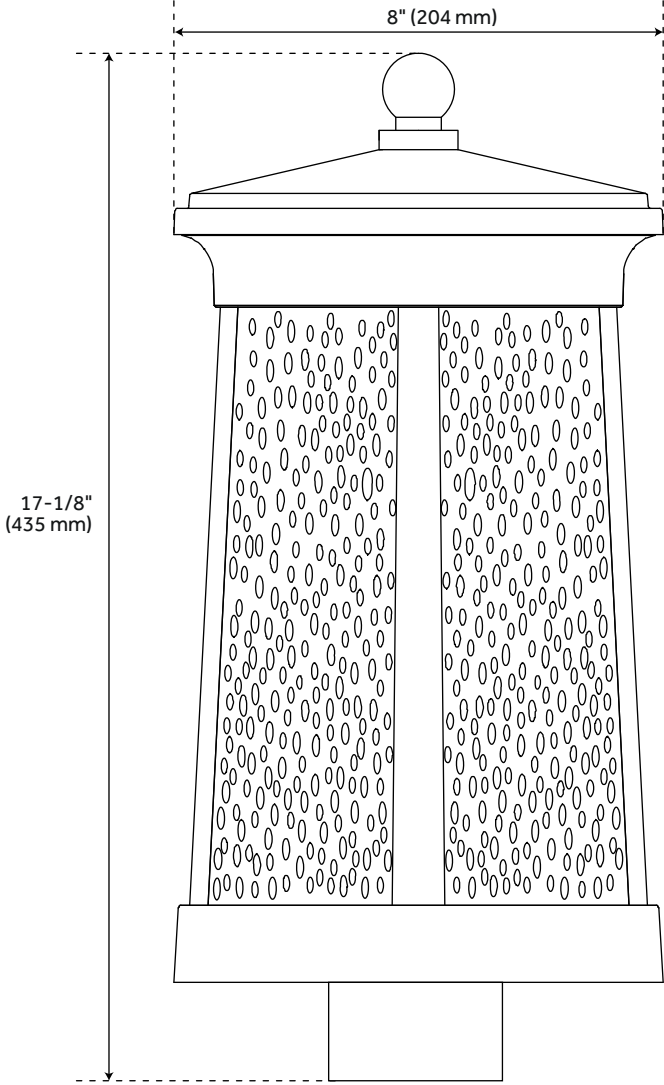

WOODBERRY OUTDOOR POST LANTERN - SINGLE LIGHT

SKU: 941443

FEATURES

Installation Type: Post Mount
Design: Traditional
Material: Aluminum
Width: 8"
Height: 17-1/8"
Mounting Hardware Included: Yes
Reversible Mounting: No
Shade Finish: Clear
Shade Material: Glass
Number of Bulbs: 1
Location Type: Suitable for Wet Locations
Bulbs Included: No
Bulb Type: Medium E-26
Wattage per Bulb: 100

CODES/STANDARDS

UL 1598 / CSA C22.2 No 250.0

Code:
REVISED 12/28/2021

WOODBERRY SINGLE LIGHT OUTDOOR POST LANTERN

SKU: 941443

All dimensions and specifications are nominal and may vary. Use actual products for accuracy in critical situations.