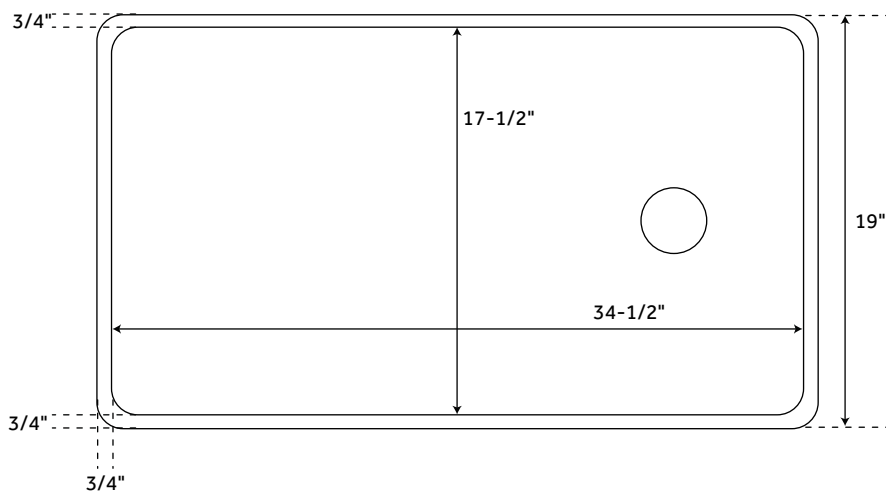

36" TORUN

FIRECLAY FARMHOUSE SINK

SKU: 941317

FEATURES

Material: Fireclay
Basin Split: Single
Apron Design: Smooth
Faucet Centers: No Faucet Hole
Number of Basins: 1
Length: 36"
Width: 19"
Height: 10"
Basin Length: 34-1/2"
Basin Width: 17-1/2"
Water Depth to Rim: 8-1/2"
Apron Front Rim Thickness: 3/4"
Side and Back Rim Thickness: 3/4"
Faucet Included: No
Drain Placement: Offset
Drain Included: Optional
Drain Size: 3-1/2"
Reversible Mounting : Yes