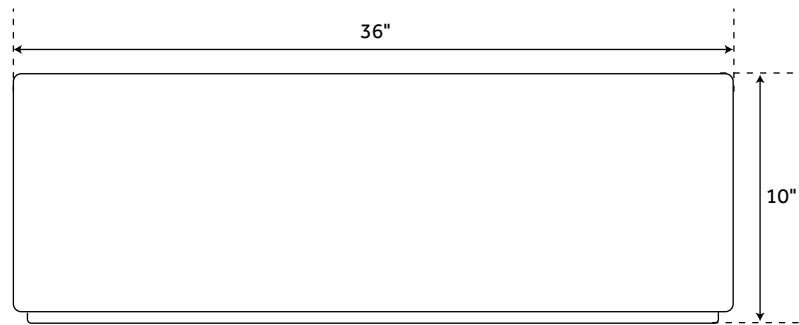

36" TORUN

FIRECLAY FARMHOUSE SINK

SKU: 941317

FEATURES

Material: Fireclay
Basin Split: Single
Apron Design: Smooth
Faucet Centers: No Faucet Hole
Number of Basins: 1
Length: 36"
Width: 19"
Height: 10"
Basin Length: 34-1/2"
Basin Width: 17-1/2"
Water Depth to Rim: 8-1/2"
Apron Front Rim Thickness: 3/4"
Side and Back Rim Thickness: 3/4"
Faucet Included: No
Drain Placement: Offset
Drain Included: Optional
Drain Size: 3-1/2"
Reversible Mounting : Yes