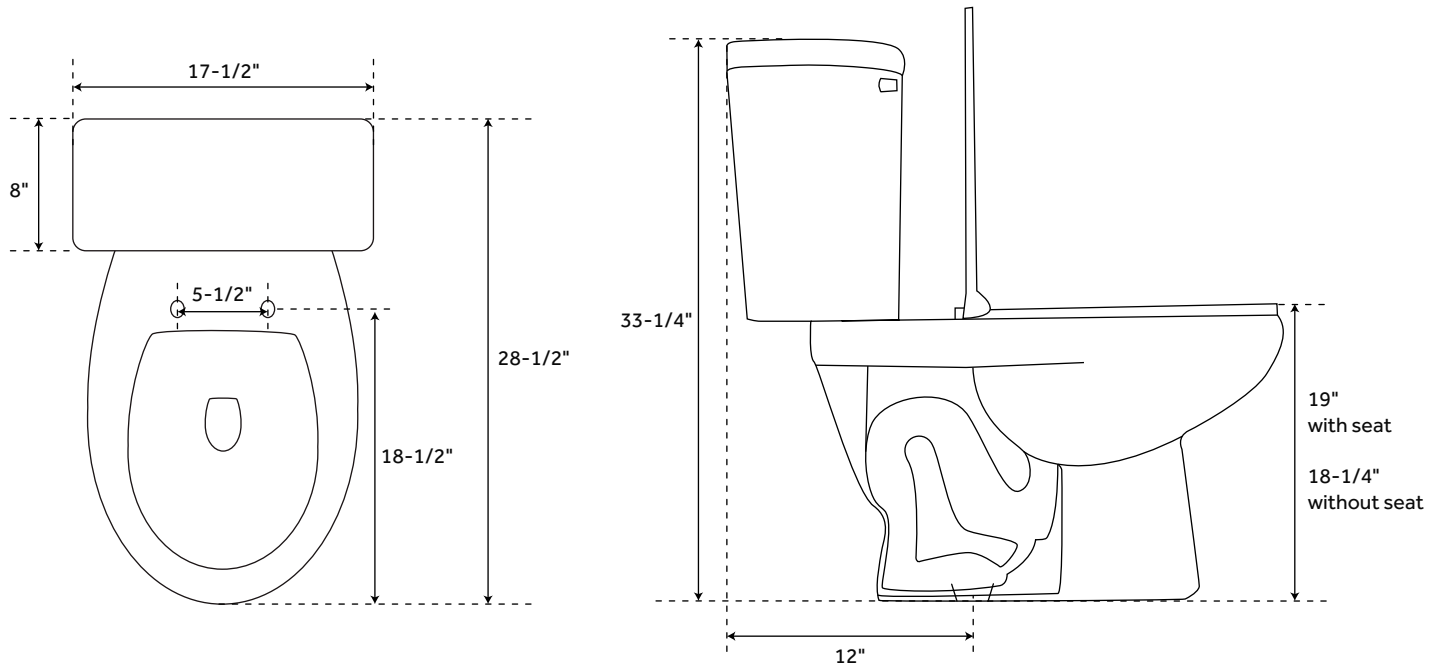

## SIPHONIC ELONGATED TWO-PIECE TOILET - ADA COMPLIANT

SKU: 941049

### FEATURES

Product Finish: White  
Material: Porcelain  
Bowl Shape: Elongated  
Rough In: 12"  
Features: ADA Compliant  
Length: 17-1/2"  
Height: 33-1/4"  
Depth: 28-1/2"  
Bowl Height: 18-1/4"  
Gallons Per Flush: 1.6  
Hardware Finish: Chrome  
Seat Included: Yes