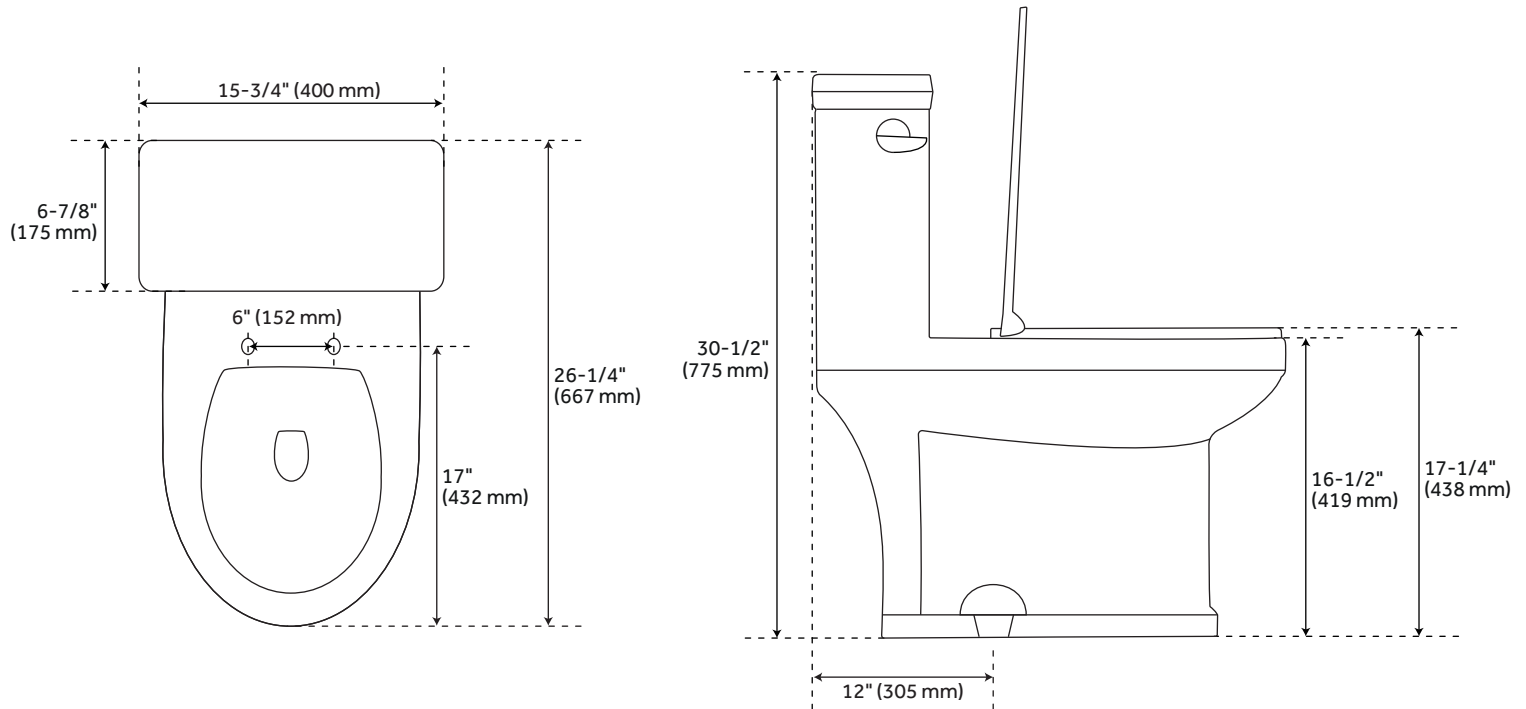

### FEATURES

- Product Finish: White
- Material: Porcelain
- Bowl Shape: Round
- Hardware Finish: Chrome
- Seat Included: Yes
- Soft-Close Lid

### CONTENTS

TOILET ..... PAGE 2

REVISED 03/26/2021

### FEATURES

- Rough-In: 12"
- Length: 15-3/4"
- Width: 26-1/4"
- Height: 30-1/2"
- Bowl Height: 16-1/2"
- Gallons Per Flush: 1.28 (4.8 lpf)