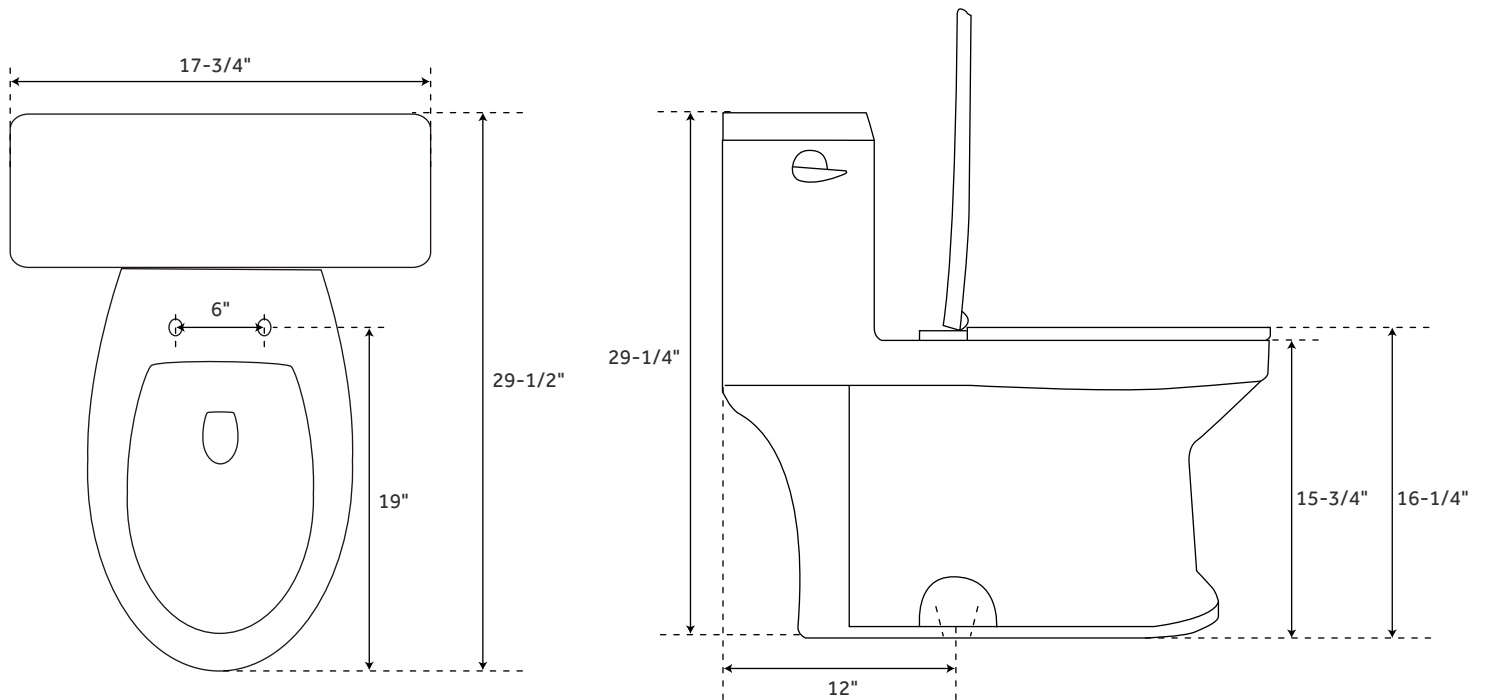

## SIPHONIC ELONGATED ONE-PIECE TOILET

SKU: 941041

### FEATURES

Product Finish: White  
Material: Porcelain  
Bowl Shape: Elongated  
Rough In: 12"  
Length: 17-3/4"  
Height: 29-1/4"  
Depth: 29-1/2"  
Bowl Height: 15-3/4"  
Gallons Per Flush: 1.28  
Hardware Finish: Chrome  
Seat Included: Yes