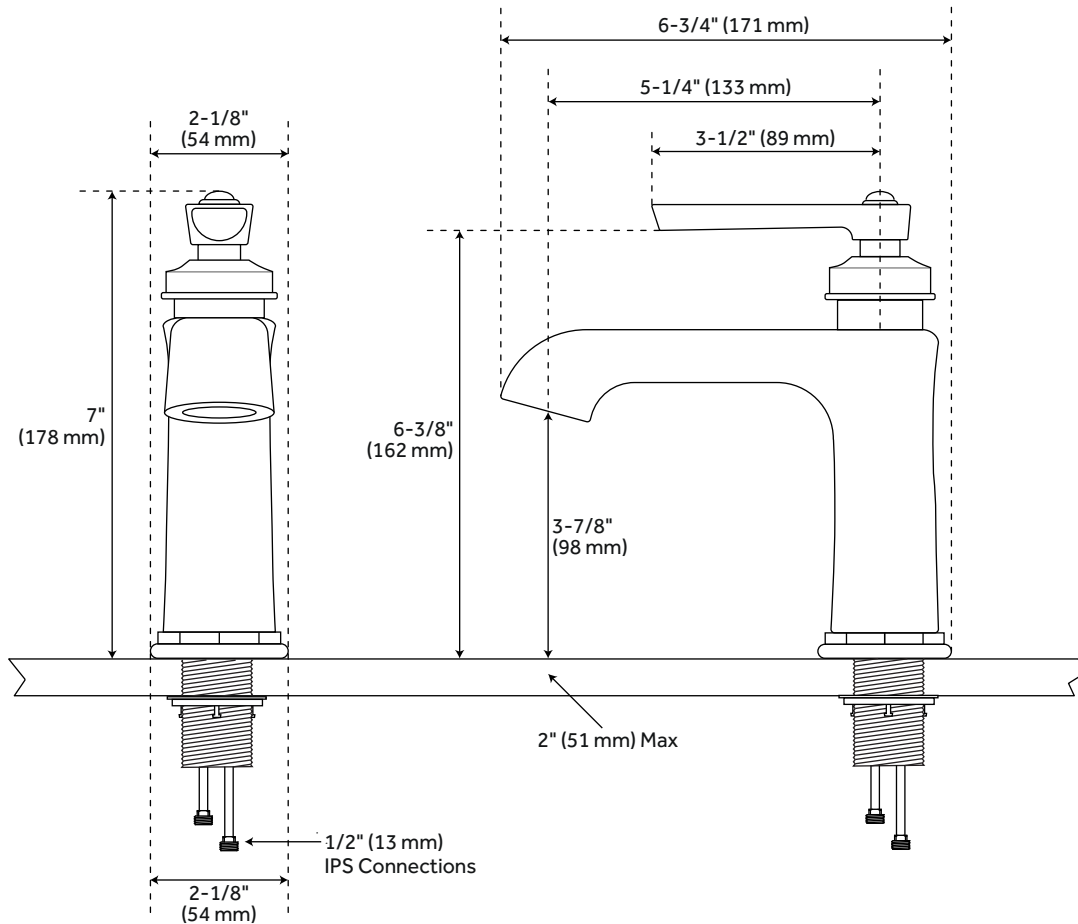

COOPER

SINGLE-HOLE BATHROOM FAUCET

SKU: 940974

FEATURES

Max. Countertop Thickness: 2"
Faucet Centers: Single-Hole
Faucet Material: Brass
Length: 2-1/8"
Width: 6-3/4"
Height: 7"
Height To Spout: 3-7/8"
Spout Reach: 5-1/4"
Base Plate Length: 2-1/8"
Base Plate Width: 2-1/8"
Handle Length: 3-1/2"
Height to Bottom of Handle: 6-3/8"
Ceramic Disc Cartridges: Yes
Hot and Cold Indicators: Yes
Drain Included: Yes
Overflow Hole: Yes
Fits Drain Hole Size: 1-1/2"
Maximum Flow Rate: 1.2 gpm
(gallons per minute)

CODES/STANDARDS

cUPC
ASME A112.18.1/CSA B125.1
NSF/ANSI 61

SIGNATURE HARDWARE LIFETIME WARRANTY

See website for warranty information

All dimensions and specifications are nominal and may vary. Use actual products for accuracy in critical situations.