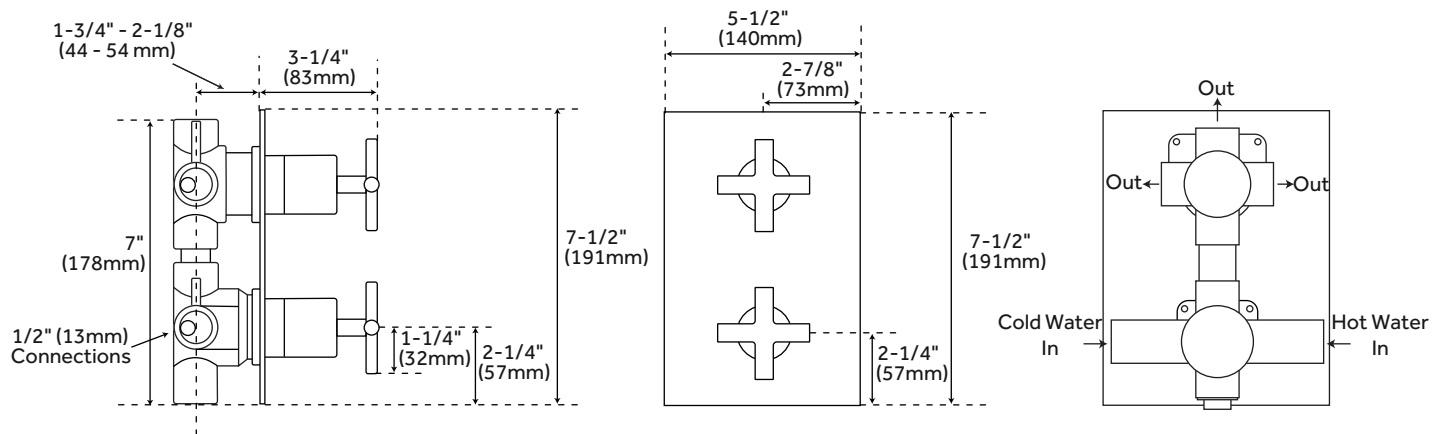

MODERN

RECTANGULAR 3-WAY THERMOSTATIC VALVE WITH CROSS HANDLES

SKU: 940858

FEATURES

Material: Brass
Handle Type: Cross
Features: Thermostatic
Assembly Required: Yes
Installation Type: Wall Mount
Mounting Hardware Included: Yes
Valve Trim Width: 5-1/2"
Valve Trim Height: 7-1/2"
Diverter Included: Yes
Diverter Outlets: 3