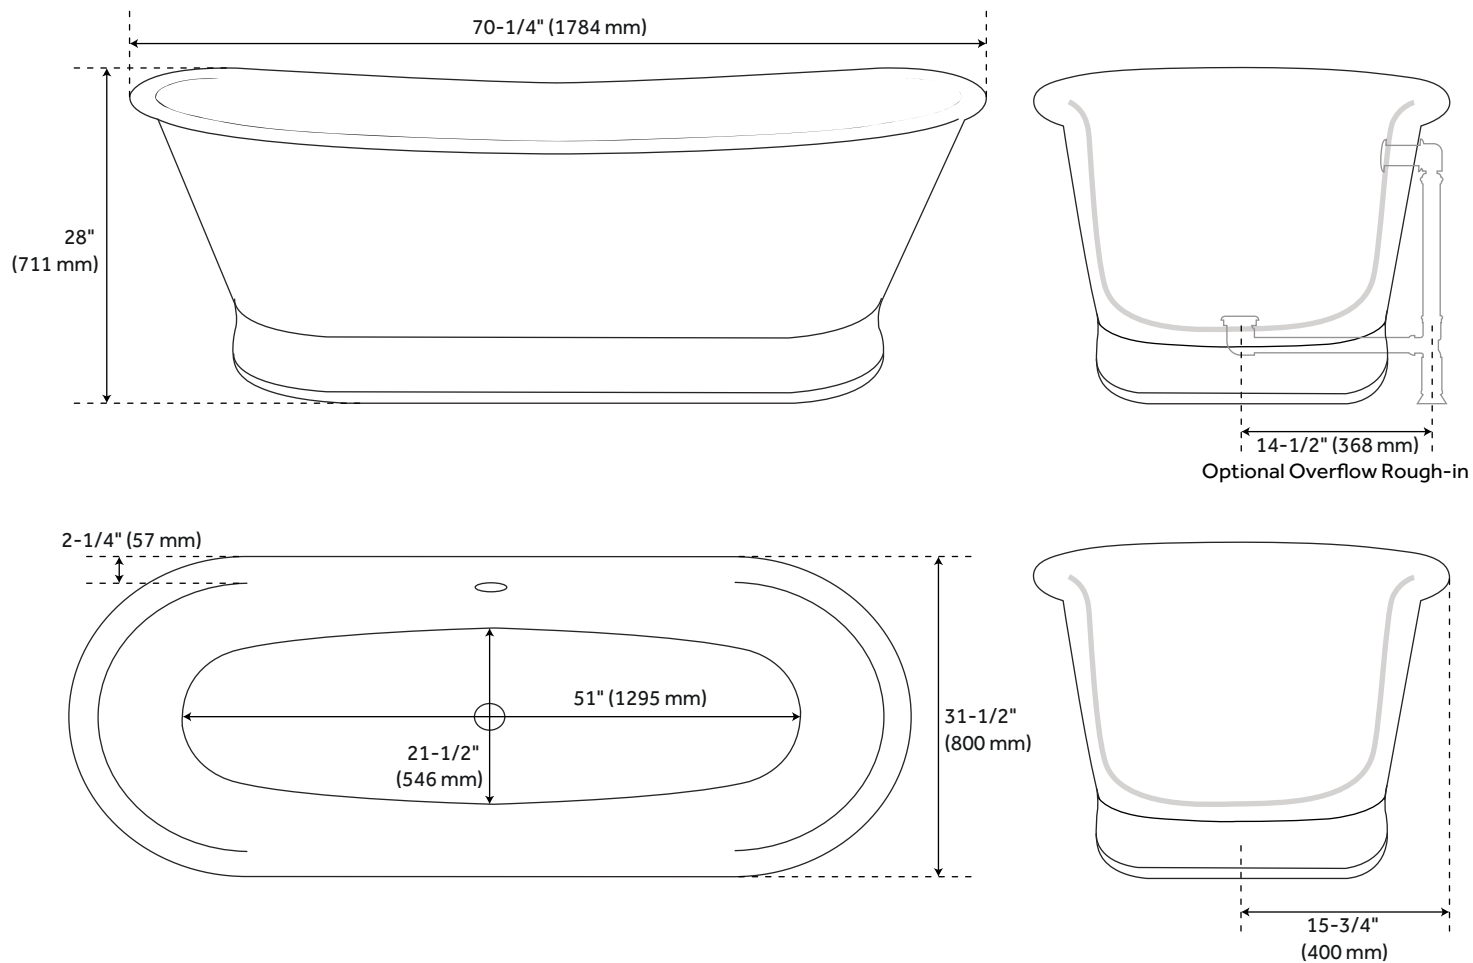

### FEATURES

- Tub has visible interior seams.
- Straight plinth with rolled bottom.
- Chemically applied patina, so color is ingrained in the copper.
- Copper tubs are handmade and therefore unique. Expect slight variations in finish and dimensions ( $\pm 1"$ ).
- Requires wall or floor-mount tub filler.
- Air tub option: features 12 air jets that massage and relax. Remote control works within 15-foot radius and is designed to float. Tub and air system come fully assembled.
- To keep the tub in premium condition, it is recommended to not use anything abrasive for bathing or cleaning, including products like Epsom salts, bristle brushes, and harsh soaps.
- Overflow option: includes Extended Pop-Up Drain with Swivel Head. Choose a Standard or Daisy Wheel overflow, which remain open to allow water into the drain, or the Press-and-Seal overflow, which can be closed for additional water depth.
- Design: Glam
- Product Finish: Black
- Overflow Hole: Optional
- Shape: Oval
- Material: Copper
- Exterior Treatment: Smooth
- Interior Treatment: Polished
- Metal Gauge/thickness: 16 Gauge
- Tap Deck: No
- Drain Included: Optional
- Drain Placement: Center
- Faucet Included: No
- Faucet Drillings: No Drillings

### CONTENTS

70" TUB .....	PAGE 2
AIR TUB .....	PAGE 3
70" AIR TUB .....	PAGE 4

REVISED 06/23/2021

## FEATURES

Length: 70-1/4"  
Width: 31-1/2"  
Height: 28"  
Tub Interior Length: 51"  
Tub Interior Width: 21-1/2"  
Water Depth To Rim: 18-1/2"  
Water Depth To Overflow: 15"  
Water Capacity (Gallons): 74  
Tub Weight Uncrated (Lbs): 110  
Tub Weight Crated (Lbs): 220

## FEATURES

- Length: 70-1/4"
- Width: 31-1/2"
- Height: 28"
- Tub Interior Length: 51"
- Tub Interior Width: 21-1/2"
- Water Depth To Rim: 18-1/2"
- Water Depth To Overflow: 15"
- Water Capacity (Gallons): 74
- Tub Weight Uncrated (Lbs): 110
- Tub Weight Crated (Lbs): 220