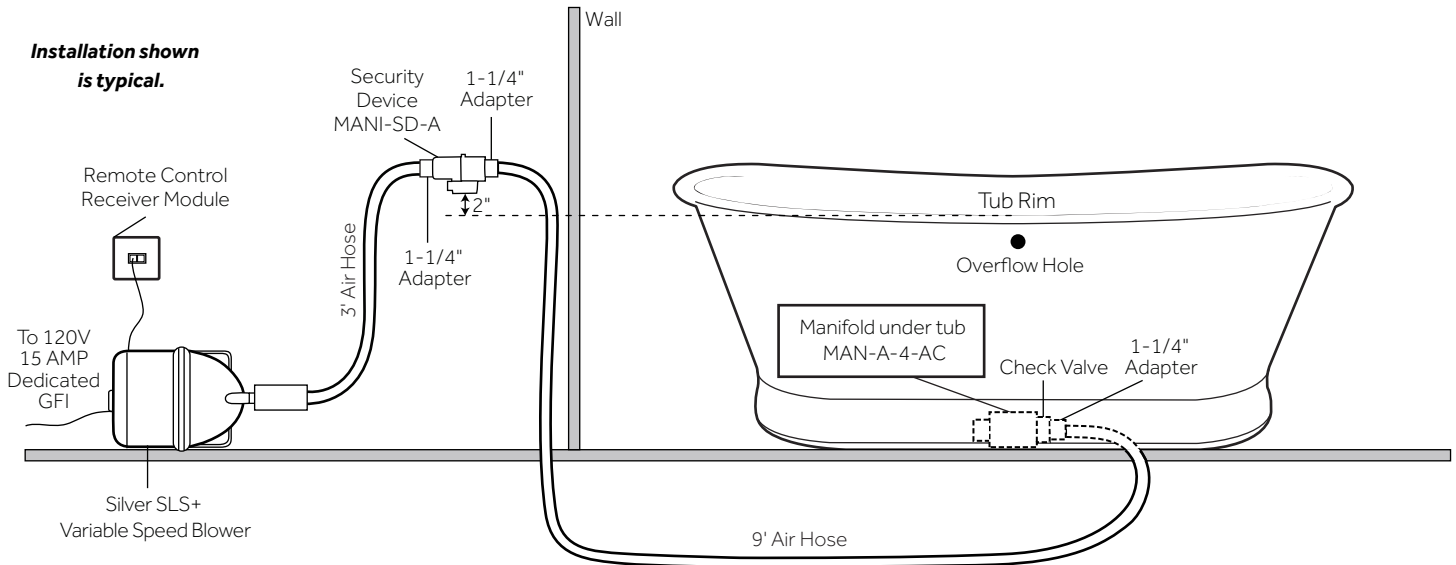

## INSTALLATION

Install blower behind a wall (with an access panel) or in a closet. Blower can also be installed under floor. Ensure the security device, MANI-DS-A, is at least:

- 2" Above the tub rim

Security device and hose can be mounted in wall

## INSIDE OF BATH

- (12) MAXI AIR JETS WITH 24 OPENINGS

ELBOWS FOR AIR JETS

TEES FOR AIR JETS

## FEATURES

- Length: 70-1/4"
- Width: 31-1/2"
- Height: 28"
- Tub Interior Length: 51"
- Tub Interior Width: 21-1/2"
- Water Depth To Rim: 18-1/2"
- Water Depth To Overflow: 15"
- Water Capacity (Gallons): 74
- Tub Weight Uncrated (Lbs): 110
- Tub Weight Crated (Lbs): 220