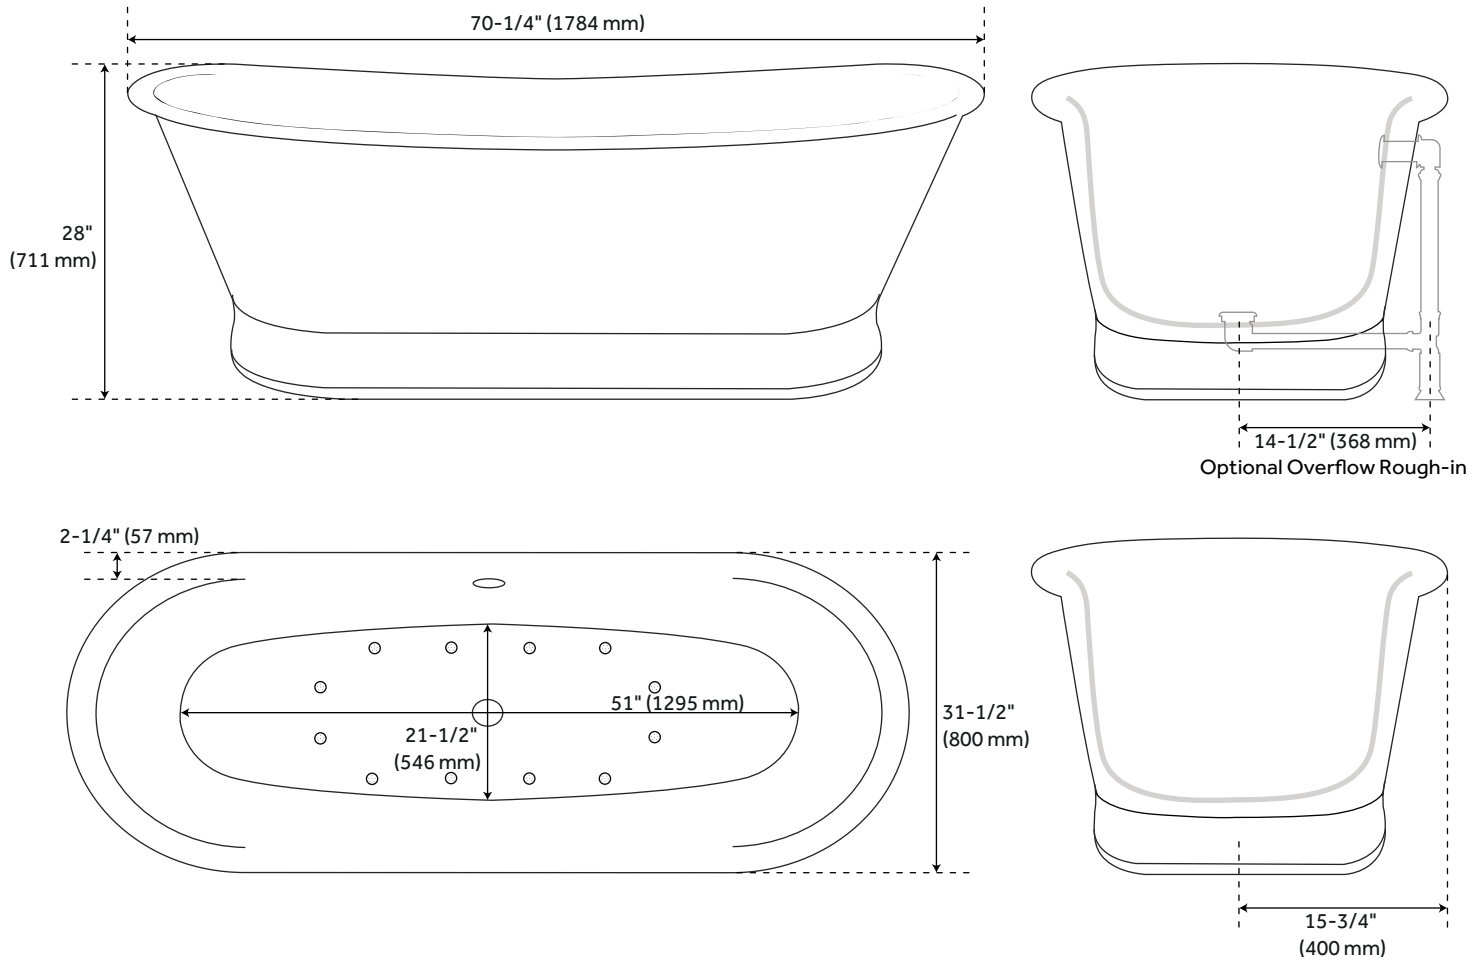

## FEATURES

Length: 70-1/4"  
Width: 31-1/2"  
Height: 28"  
Tub Interior Length: 51"  
Tub Interior Width: 21-1/2"  
Water Depth To Rim: 18-1/2"  
Water Depth To Overflow: 15"  
Water Capacity (Gallons): 74  
Tub Weight Uncrated (Lbs): 110  
Tub Weight Crated (Lbs): 220

## INSIDE OF BATH

- (12) MAXI AIR JETS WITH 24 OPENINGS

ELBOWS FOR AIR JETS

TEES FOR AIR JETS

## FEATURES

- Length: 70-1/4"
- Width: 31-1/2"
- Height: 28"
- Tub Interior Length: 51"
- Tub Interior Width: 21-1/2"
- Water Depth To Rim: 18-1/2"
- Water Depth To Overflow: 15"
- Water Capacity (Gallons): 74
- Tub Weight Uncrated (Lbs): 110
- Tub Weight Crated (Lbs): 220