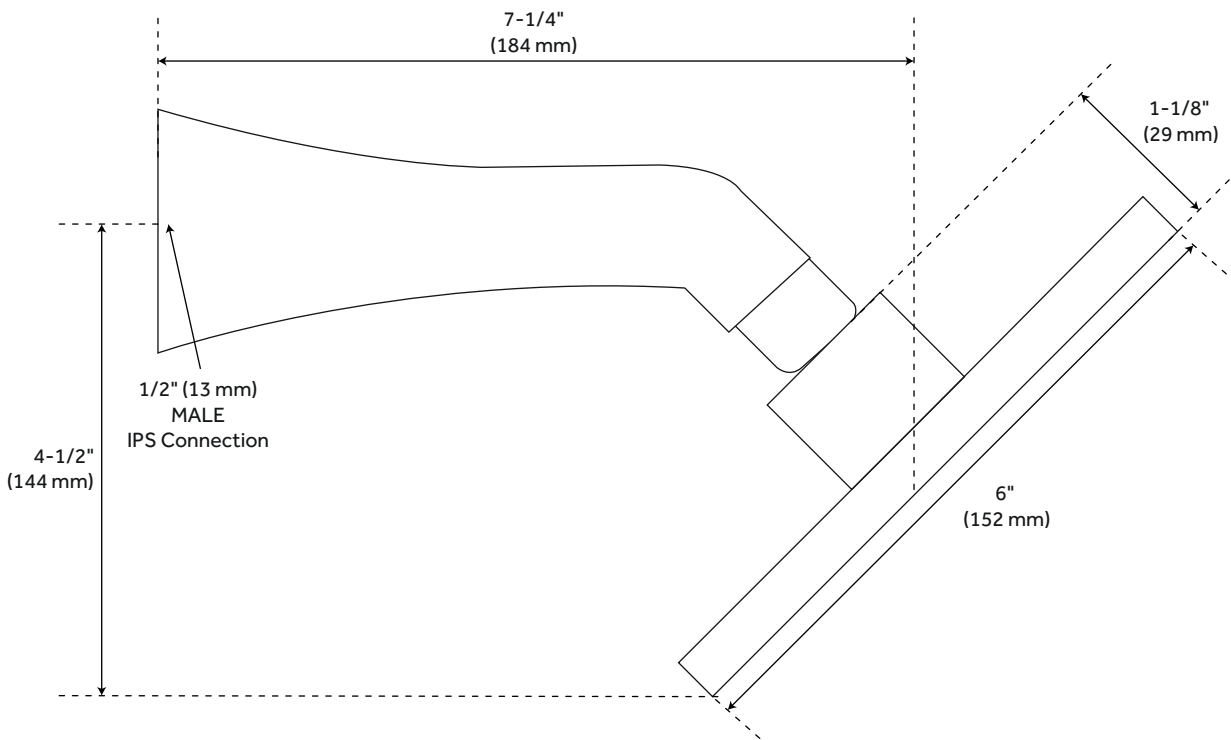

ANNELLA

TUB AND SHOWER SET

SKU: 938567

FEATURES

Material: Brass
Shape: Square
Handle Type: Lever
Features: Pressure-Balanced, Tub Spout Included
Assembly Required: Yes
Installation Type: Wall Mount
Shower Head Installation Type: Wall
Shower Head Spray: Single Function
Shower Head Length: 6"
Shower Head Width: 6"
Shower Arm Included: Yes
Shower Arm Extension: 6"
Shower Head Swivel: Yes
Tub Filler Spout Reach: 5-1/2"
Valve Trim Width: 7"
Valve Trim Height: 7"
Diverter Included: Yes
Diverter Outlets: 2

CONTENTS

SHOWER VALVE	PAGE 2
WALL SHOWER HEAD	PAGE 3
TUB SPOUT	PAGE 4

SIGNATURE HARDWARE Lifetime Warranty

See website for detailed warranty information.

ANNELLA

SHOWER VALVE

SKU: 938567

ANNELLA

WALL-MOUNT RAINFALL SHOWER HEAD

SKU: 938567

ANNELLA

TUB SPOUT

SKU: 938567