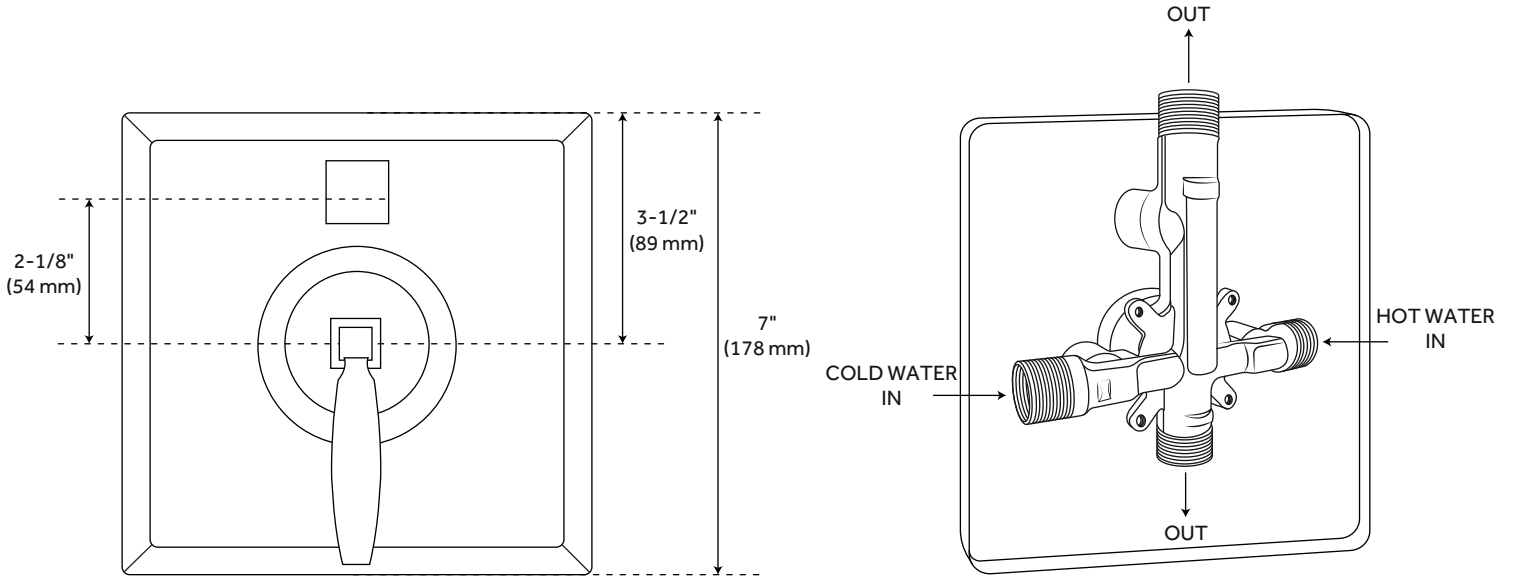

ANNELLA

TUB AND SHOWER SET

SKU: 938567

FEATURES

Material: Brass
Shape: Square
Handle Type: Lever
Features: Pressure-Balanced, Tub Spout Included
Assembly Required: Yes
Installation Type: Wall Mount
Shower Head Installation Type: Wall
Shower Head Spray: Single Function
Shower Head Length: 6"
Shower Head Width: 6"
Shower Arm Included: Yes
Shower Arm Extension: 6"
Shower Head Swivel: Yes
Tub Filler Spout Reach: 5-1/2"
Valve Trim Width: 7"
Valve Trim Height: 7"
Diverter Included: Yes
Diverter Outlets: 2

CONTENTS

SHOWER VALVE	PAGE 2
WALL SHOWER HEAD	PAGE 3
TUB SPOUT	PAGE 4

SIGNATURE HARDWARE Lifetime Warranty

See website for detailed warranty information.

ANNELLA

SHOWER VALVE

SKU: 938567

ANNELLA

WALL-MOUNT RAINFALL SHOWER HEAD

SKU: 938567

ANNELLA

TUB SPOUT

SKU: 938567