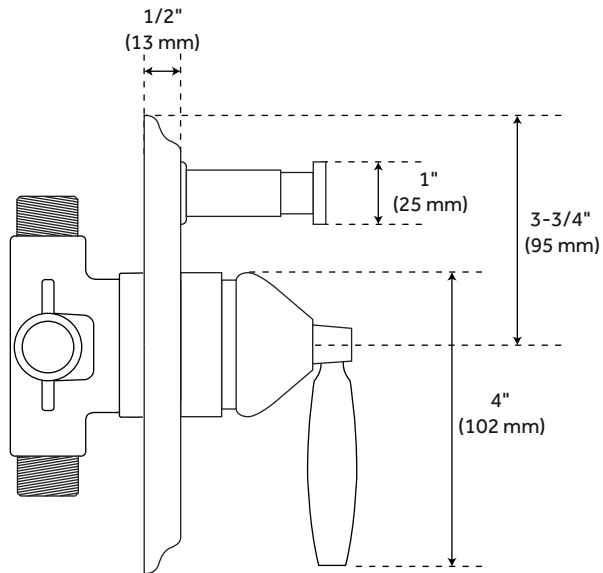

ANNELLA

TUB AND SHOWER SET

SKU: 938567

FEATURES

Material: Brass
Shape: Square
Handle Type: Lever
Features: Pressure-Balanced, Tub Spout Included
Assembly Required: Yes
Installation Type: Wall Mount
Shower Head Installation Type: Wall
Shower Head Spray: Single Function
Shower Head Length: 6"
Shower Head Width: 6"
Shower Arm Included: Yes
Shower Arm Extension: 6"
Shower Head Swivel: Yes
Tub Filler Spout Reach: 5-1/2"
Valve Trim Width: 7"
Valve Trim Height: 7"
Diverter Included: Yes
Diverter Outlets: 2

CONTENTS

SHOWER VALVE	PAGE 2
WALL SHOWER HEAD	PAGE 3
TUB SPOUT	PAGE 4

SIGNATURE HARDWARE Lifetime Warranty

See website for detailed warranty information.

ANNELLA

SHOWER VALVE

SKU: 938567

ANNELLA

WALL-MOUNT RAINFALL SHOWER HEAD

SKU: 938567

ANNELLA

TUB SPOUT

SKU: 938567