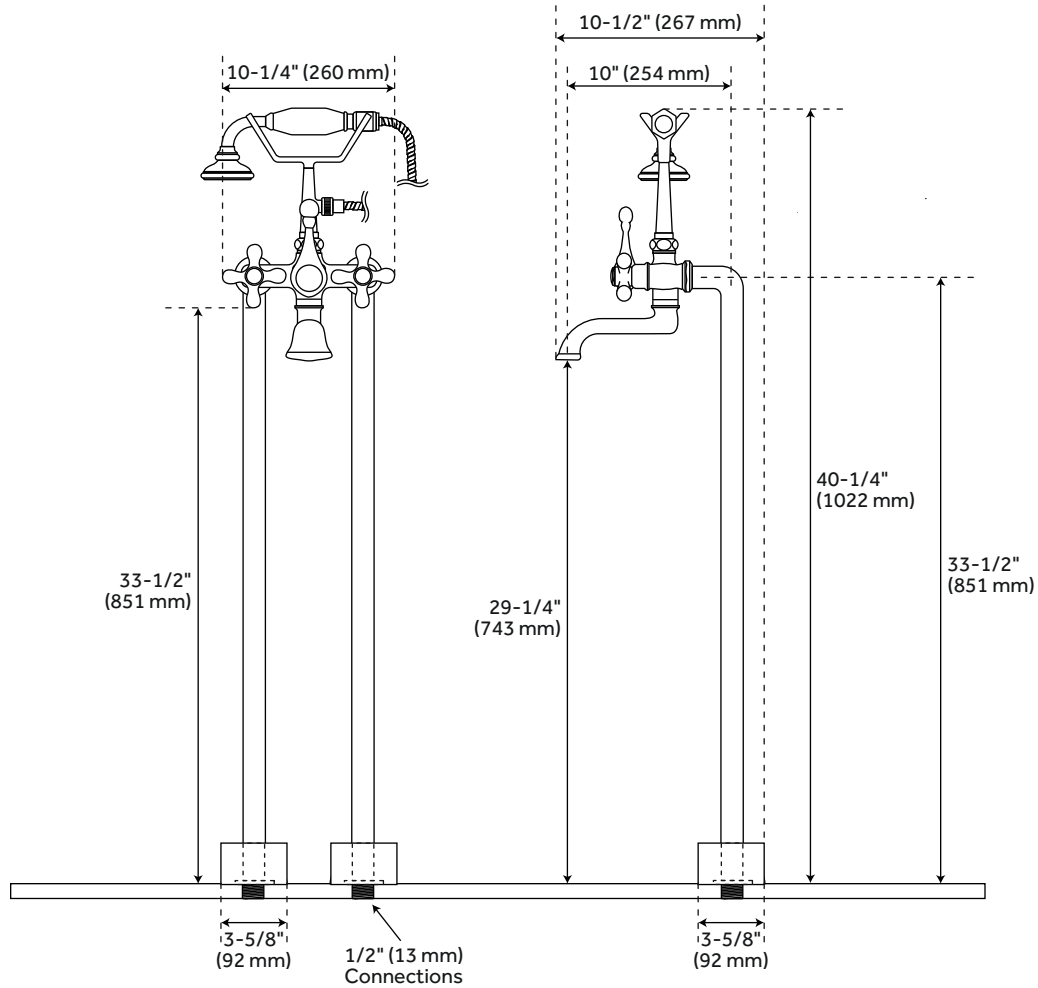

FREESTANDING TUB FAUCET WITH HAND SHOWER

SKU: 937953

Underfloor access is required for proper installation.
Installation on a concrete slab will require cutting and concrete removal.

FEATURES

- Installation Type: Freestanding
- Faucet Centers: 7"
- Features: Hand Shower Included
- Length: 10-1/4"
- Width: 10-1/2"
- Height: 40-1/4"
- Height To Spout: 29-1/4"
- Height to Control Valve: 33-1/2"
- Spout Reach: 10"
- Spout Width: 2-1/8"
- Hot and Cold Indicators: Yes
- Base Plate Length: 3-5/8"
- Base Plate Width: 3-5/8"
- Ceramic Disc Cartridges: Yes
- Water Supplies Included: Yes
- Shut-off Valves Included: No
- Hand Shower Hose Length: 59"