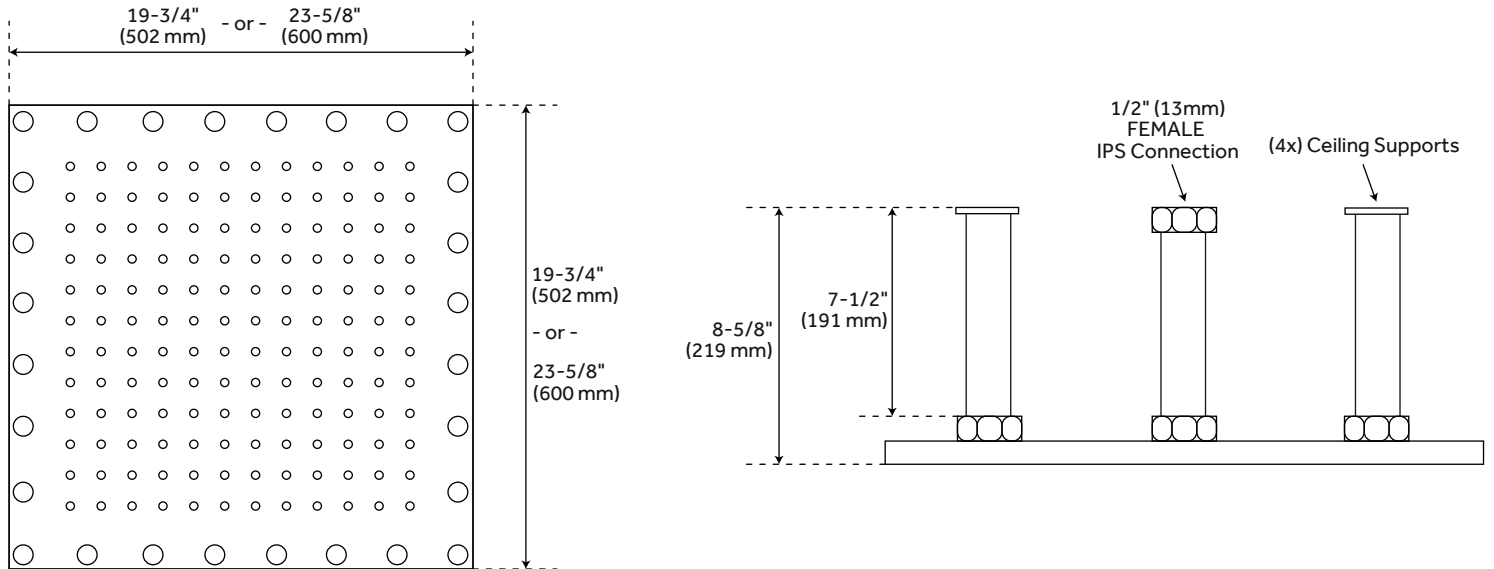

## FEATURES

Design: Modern  
Material: Stainless Steel  
Shape: Square  
Installation Type: Ceiling Mount  
Features: Shower Head Only  
Assembly Required: Yes  
Mounting Hardware Included: Yes  
Shower Head Installation Type: Ceiling  
Shower Head Spray: Rainfall  
Shower Arm Included: Yes  
Shower Head Swivel: No  
Minimum 45 psi Operating Pressure Required  
for Optimal Performance

## CONTENTS

SHOWER HEAD ..... PAGE 2

REVISED 04/02/2021

# OVERSIZED SQUARE

### FEATURES

Height: 8-5/8"

Shower Arm Height: 7-1/2"

Shower Head IPS: 1/2"

Inlet Hose Length: 11-3/4"

19-3/4" Shower Head Weight (lbs): 17

23-5/8" Shower Head Weight (lbs): 22