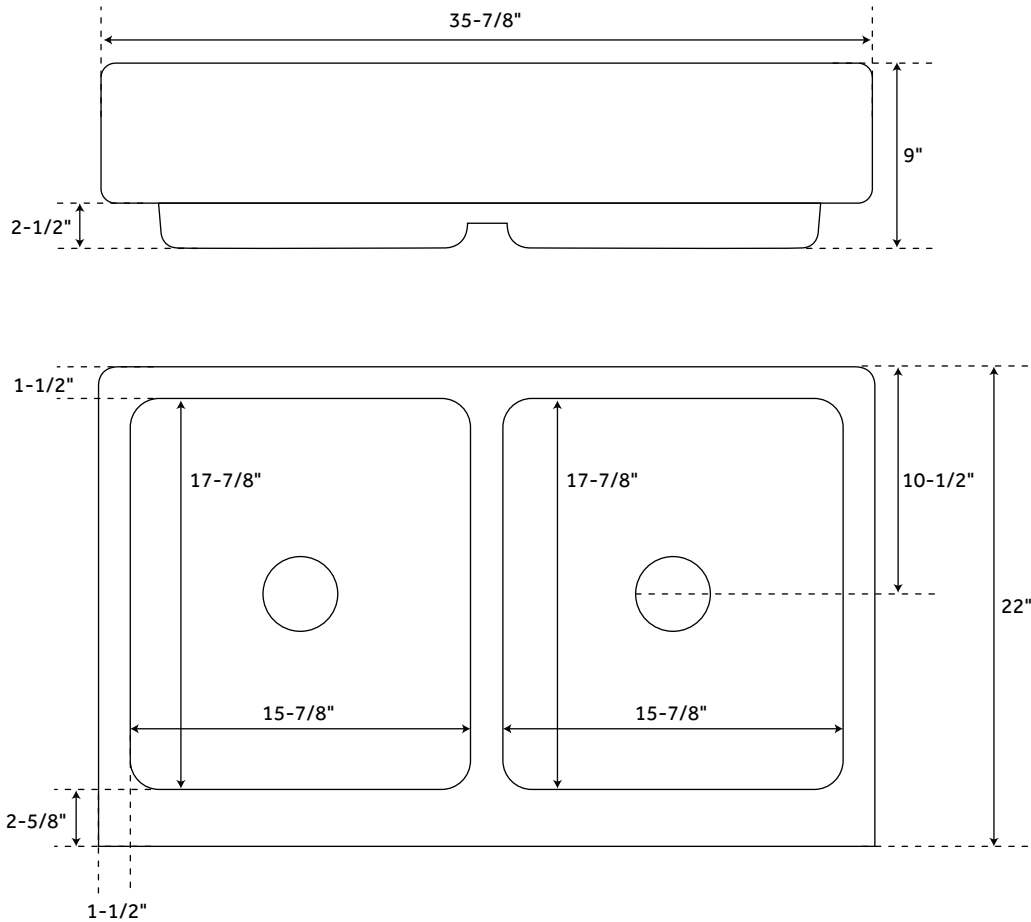

# 36" VERNON

### FEATURES

Material: Copper  
Basin Split: 50/50  
Apron Design: Hammered  
Faucet Centers: No Faucet Hole  
Number of Basins: 2  
Product Color: Copper  
Length: 35-7/8"  
Width: 22"  
Height: 9"  
Basin Length: 15-7/8"  
Basin Width: 17-7/8"  
Water Depth to Rim: 8-3/4"  
Apron Front Rim Thickness: 2-5/8"  
Side and Back Rim Thickness: 1-1/2"  
Drain Size: 3-1/2"  
Exterior Treatment: Hammered  
Interior Treatment: Smooth  
Features: Retrofit