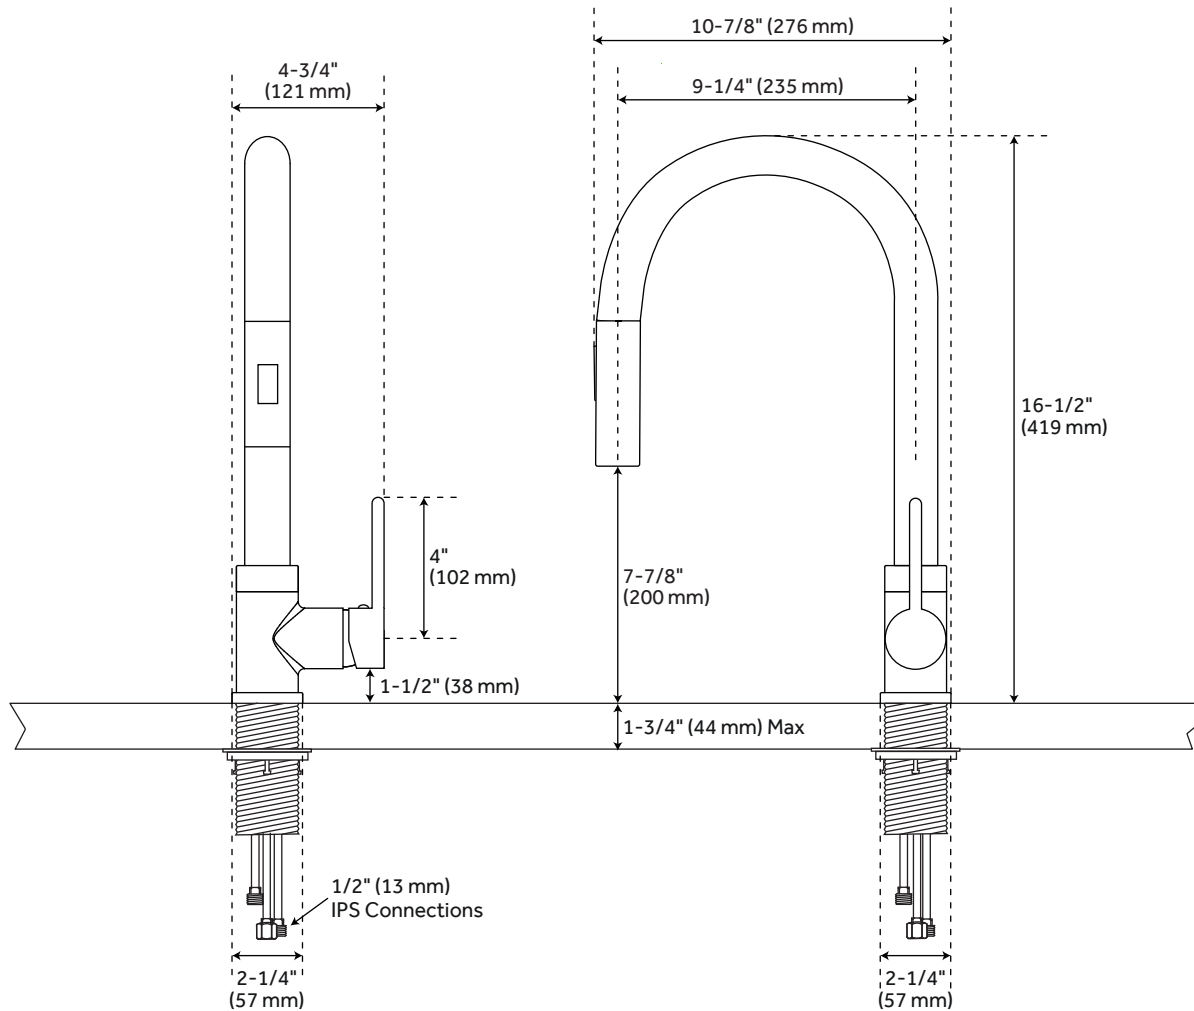

BOCARD

SINGLE-HOLE PULL-DOWN KITCHEN FAUCET

SKU: 936253

FEATURES

Installation Type: Single-hole
Faucet Holes: 1
Hand Sprayer Material: Abs
Faucet Centers: Single-hole
Handle Type: Lever
Features: Pull-down
Faucet Material: Brass
Swivel Spout: Yes
Ceramic Disc Cartridges: Yes
Hot and Cold Indicators: Yes

CONTENTS

FAUCET PAGE 2

REVISED 02/11/2021

BOCARD

SINGLE-HOLE PULL-DOWN KITCHEN FAUCET

SKU: 936253

FEATURES

- Max. Countertop Thickness: 1-3/4"
- Length: 4-3/4"
- Width: 10-7/8"
- Height: 16-1/2"
- Height to Spout: 7-7/8"
- Spout Reach: 9-1/4"
- Base Plate Length: 2-1/4"
- Base Plate Width: 2-1/4"
- Handle Length: 4"
- Height to Bottom of Handle: 1-1/2"
- Maximum Flow Rate: 1.75 gpm
(Gallons Per Minute)

PRODUCT IMAGE

All dimensions and specifications are nominal and may vary. Use actual products for accuracy in critical situations.

PAGE 2