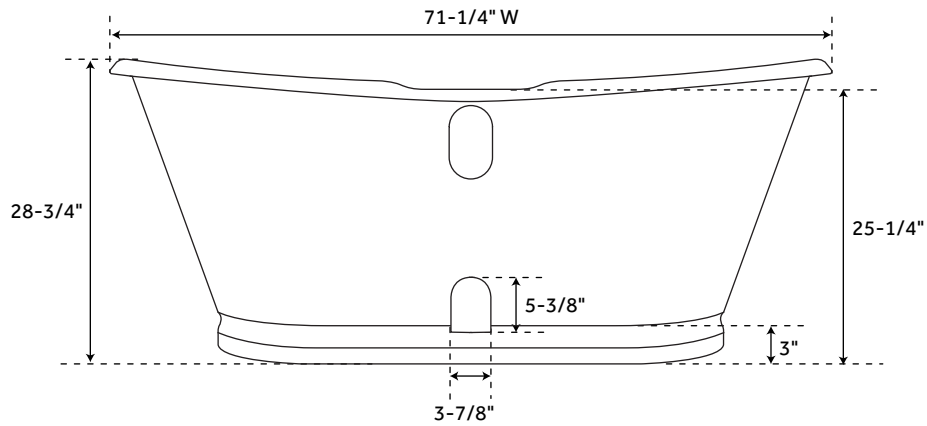

# 71" KAGON

## BATEAU CAST IRON SKIRTED TUB

SKU: 935673

### FEATURES

Design: Traditional  
Product Finish: White  
Overflow Hole: Yes  
Shape: Oval  
Material: Cast Iron  
Length: 71"  
Width: 31-1/2"  
Height: 28-3/4"  
Tub Interior Length: 48"  
Tub Interior Width: 18"  
Water Depth To Overflow: 13-3/4"  
Tap Deck: Yes  
Drain Included: No  
Drain Placement: Offset  
Faucet Included: No  
Water Capacity (Gallons): 51  
Tub Weight Uncrated (lbs): 556  
Tub Weight Crated (lbs): 666