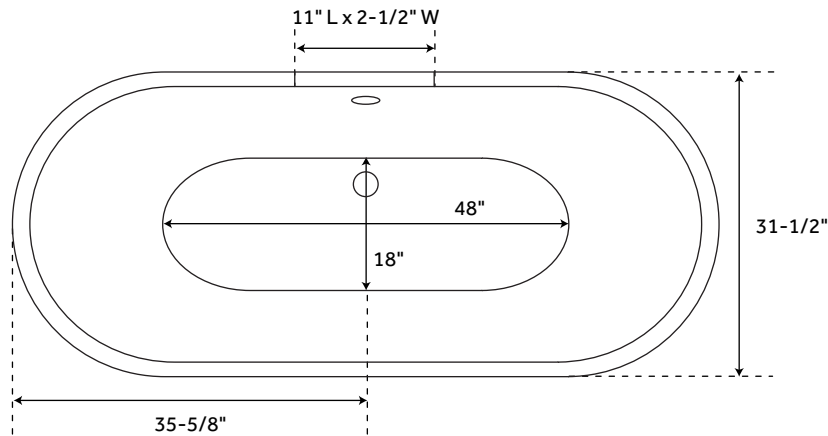

# 71" KAGON

## BATEAU CAST IRON SKIRTED TUB

SKU: 935673

### FEATURES

Design: Traditional  
Product Finish: White  
Overflow Hole: Yes  
Shape: Oval  
Material: Cast Iron  
Length: 71"  
Width: 31-1/2"  
Height: 28-3/4"  
Tub Interior Length: 48"  
Tub Interior Width: 18"  
Water Depth To Overflow: 13-3/4"  
Tap Deck: Yes  
Drain Included: No  
Drain Placement: Offset  
Faucet Included: No  
Water Capacity (Gallons): 51  
Tub Weight Uncrated (lbs): 556  
Tub Weight Crated (lbs): 666