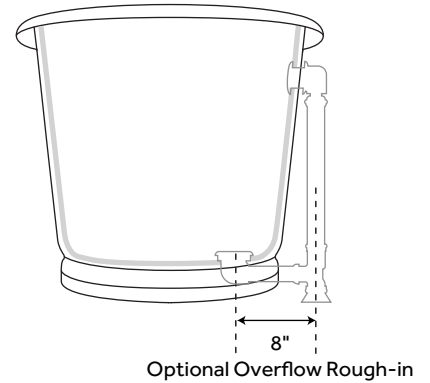

# 71" KAGON

## BATEAU CAST IRON SKIRTED TUB

SKU: 935673

### FEATURES

Design: Traditional  
Product Finish: White  
Overflow Hole: Yes  
Shape: Oval  
Material: Cast Iron  
Length: 71"  
Width: 31-1/2"  
Height: 28-3/4"  
Tub Interior Length: 48"  
Tub Interior Width: 18"  
Water Depth To Overflow: 13-3/4"  
Tap Deck: Yes  
Drain Included: No  
Drain Placement: Offset  
Faucet Included: No  
Water Capacity (Gallons): 51  
Tub Weight Uncrated (lbs): 556  
Tub Weight Crated (lbs): 666