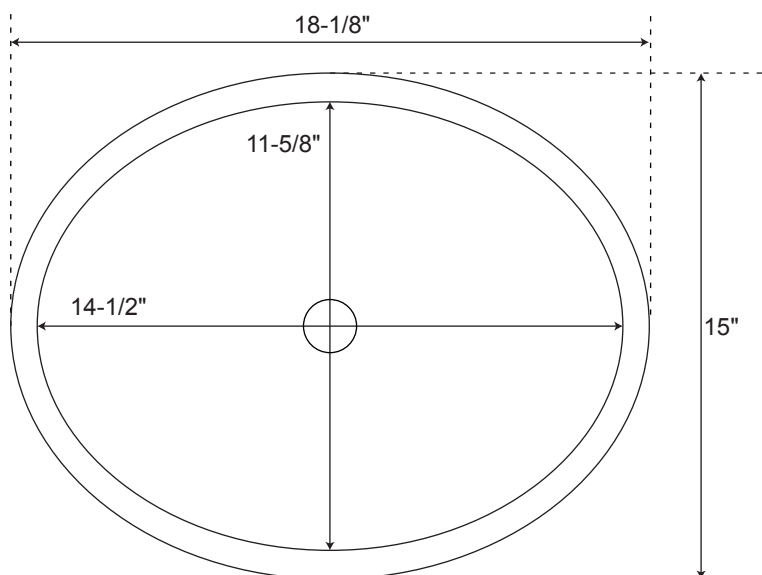

SPECIFICATIONS

Overall Dimensions	18-1/8" L x 15" W (front to back) x 5-3/8" H
Interior Dimensions	14-1/2" L x 11-5/8" W (front to back)
Water Depth	4"
Drain Hole	1-1/2" Diameter
Faucet Deck	N/A
Faucet Configurations	None

Sandstone

Vessel Sink -
Chiseled Edge

All measurements are approximate.

Top

Front