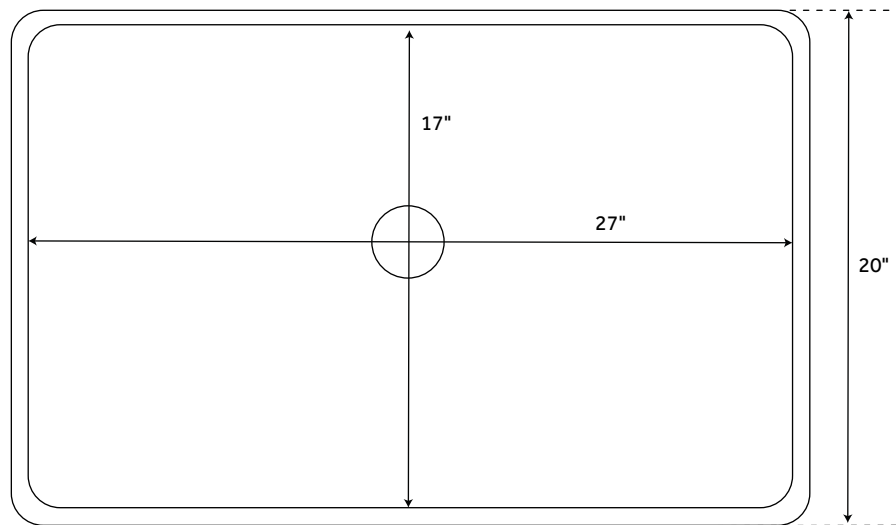

# 30" IVY

### FEATURES

Material: Marble  
Basin Split: Single  
Shape: Rectangle  
Apron Design: Ivy  
Faucet Centers: No Faucet Hole  
Number of Basins: 1  
Length: 30"  
Width: 20"  
Height: 10"  
Basin Length: 27"  
Basin Width: 17"  
Water Depth to Rim: 9-3/8"  
Apron Front Rim Thickness: 1-1/2"  
Faucet Included: No  
Drain Included: Optional  
Drain Size: 3-1/2"  
Exterior Treatment: Embossed  
Interior Treatment: Smooth