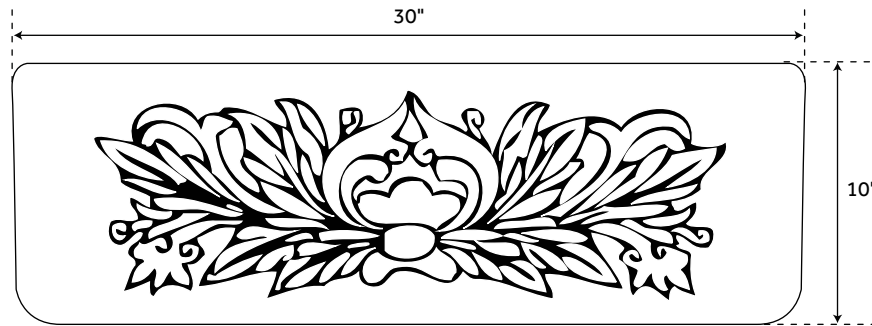

# 30" IVY

### FEATURES

Material: Marble  
Basin Split: Single  
Shape: Rectangle  
Apron Design: Ivy  
Faucet Centers: No Faucet Hole  
Number of Basins: 1  
Length: 30"  
Width: 20"  
Height: 10"  
Basin Length: 27"  
Basin Width: 17"  
Water Depth to Rim: 9-3/8"  
Apron Front Rim Thickness: 1-1/2"  
Faucet Included: No  
Drain Included: Optional  
Drain Size: 3-1/2"  
Exterior Treatment: Embossed  
Interior Treatment: Smooth