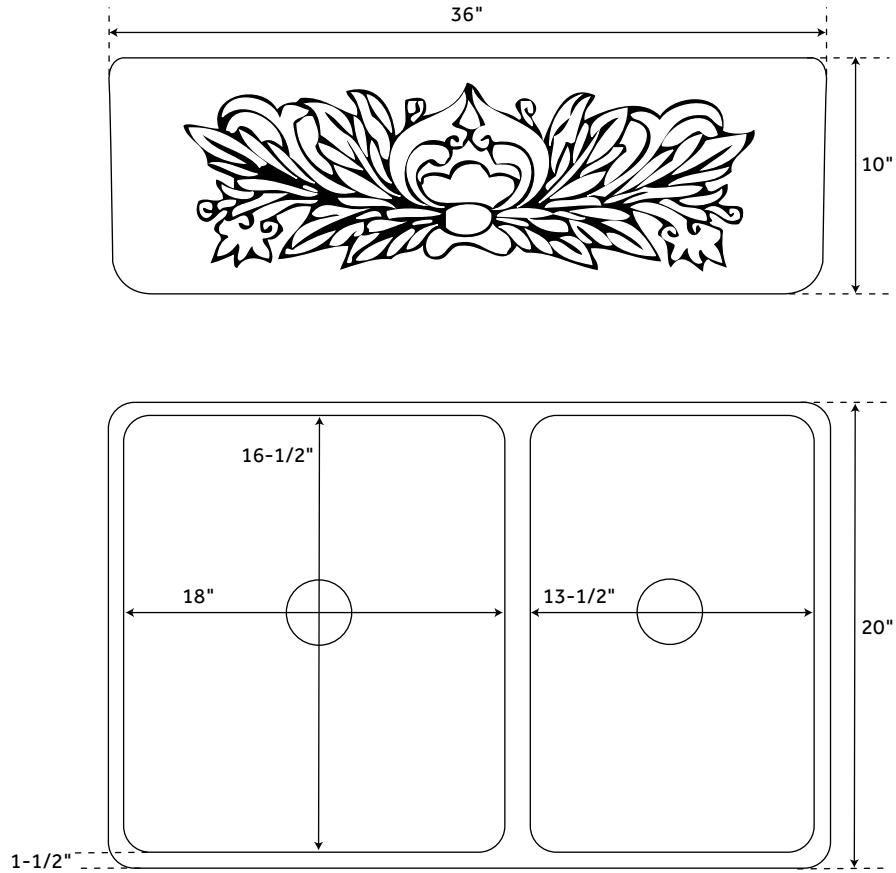

36" IVY

POLISHED MARBLE 60/40 OFFSET DOUBLE-BOWL FARMHOUSE SINK

SKU: 934631

FEATURES

Material: Marble
Basin Split: 60/40
Apron Design: Ivy
Faucet Centers: No Faucet Hole
Number of Basins: 2
Length: 36"
Width: 20"
Height: 10"
Large Bowl Length: 18"
Large Bowl Width: 16-1/2"
Small Bowl Length: 13-1/2"
Small Bowl Width: 16-1/2"
Water Depth to Rim: 7-3/4"
Apron Front Rim Thickness: 1-1/2"
Drain Included: Optional
Drain Size: 3-1/2"
Exterior Treatment: Embossed
Interior Treatment: Smooth