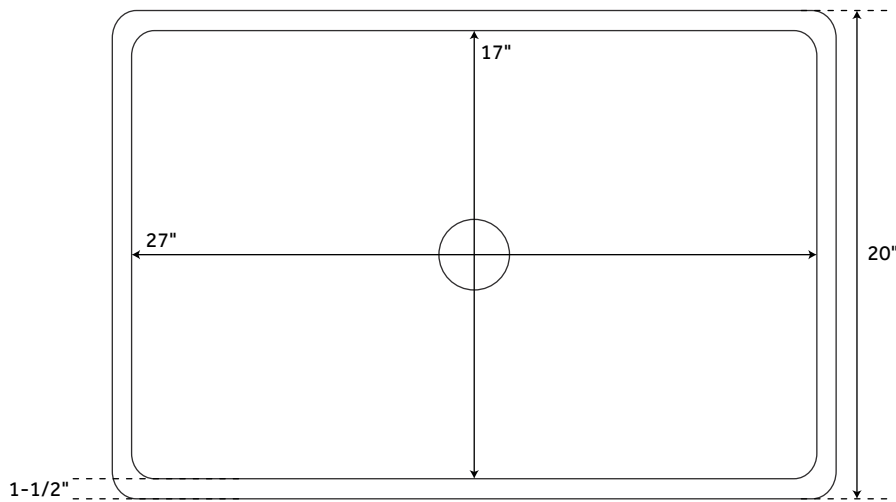

30" POLISHED MARBLE

FARMHOUSE SINK

SKU: 934626

FEATURES

Material: Marble
Basin Split: Single
Shape: Rectangle
Apron Design: Smooth
Faucet Centers: No Faucet Hole
Number of Basins: 1
Product Color: Carrara Marble
Length: 30"
Width: 20"
Height: 10"
Basin Length: 27"
Basin Width: 17"
Apron Front Rim Thickness: 1-1/2"
Drain Included: Optional
Drain Size: 3-1/2"
Reversible Mounting: Yes
Exterior Treatment: Smooth
Interior Treatment: Smooth