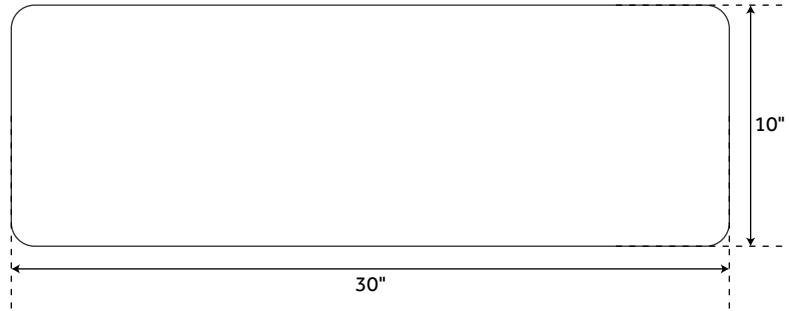

30" POLISHED MARBLE

FARMHOUSE SINK

SKU: 934626

FEATURES

Material: Marble
Basin Split: Single
Shape: Rectangle
Apron Design: Smooth
Faucet Centers: No Faucet Hole
Number of Basins: 1
Product Color: Carrara Marble
Length: 30"
Width: 20"
Height: 10"
Basin Length: 27"
Basin Width: 17"
Apron Front Rim Thickness: 1-1/2"
Drain Included: Optional
Drain Size: 3-1/2"
Reversible Mounting: Yes
Exterior Treatment: Smooth
Interior Treatment: Smooth

SIGNATURE HARDWARE LIFETIME WARRANTY

See website for warranty information

All measurements are approximate. Measurements may vary +/- 1/2".

REVISED 10/09/2018