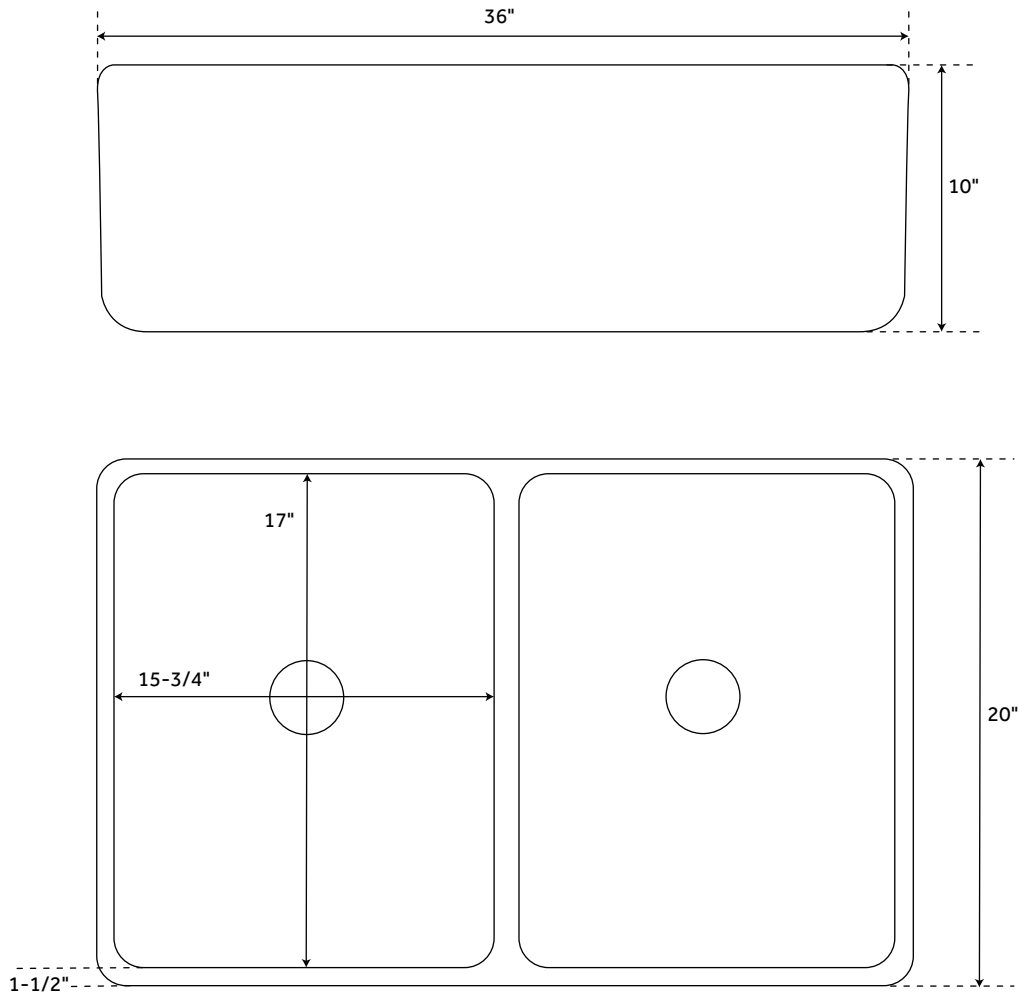

36" POLISHED GRANITE

DOUBLE-BOWL FARMHOUSE SINK

SKU: 934592

FEATURES

Material: Granite
Basin Split: 50/50
Apron Design: Smooth
Faucet Centers: No Faucet Hole
Number of Basins: 2
Product Color: Black
Length: 36"
Width: 20"
Height: 10"
Basin Length: 15-3/4"
Basin Width: 17"
Water Depth to Rim: 8"
Apron Front Rim Thickness: 1-1/2"
Drain Included: Optional
Drain Size: 3-1/2"
Reversible Mounting: Yes
Exterior Treatment: Smooth
Interior Treatment: Smooth