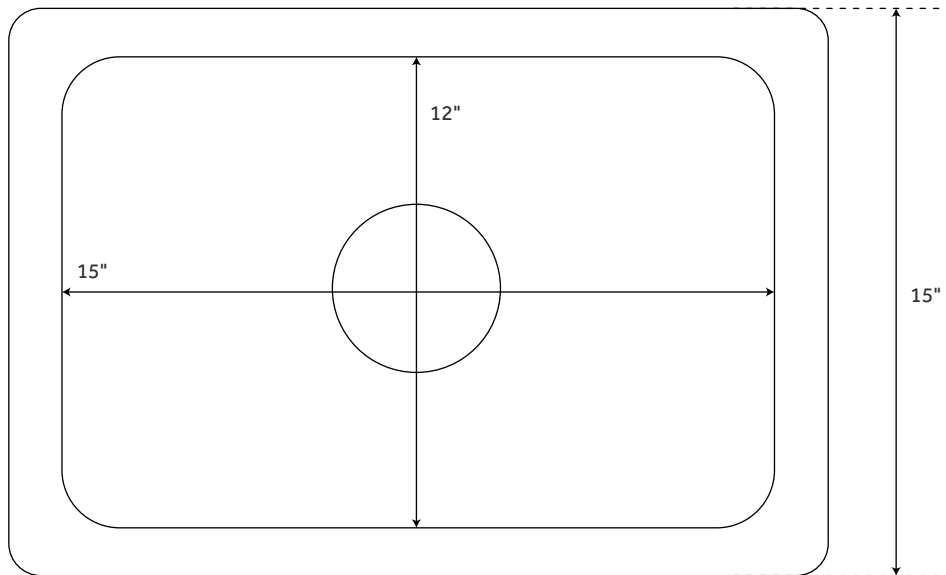

18" POLISHED

FARMHOUSE PREP SINK - EGYPTIAN MARBLE

SKU: 934563

FEATURES

Material: Marble
Basin Split: Single
Apron Design: Smooth
Faucet Centers: No Faucet Hole
Product Color: Cream Egyptian Marble
Length: 18"
Width: 15"
Height: 10"
Basin Length: 15"
Basin Width: 12"
Apron Front Rim Thickness: 1-1/2"
Drain Size: 3-1/2"
Reversible Mounting: Yes
Exterior Treatment: Smooth
Interior Treatment: Smooth