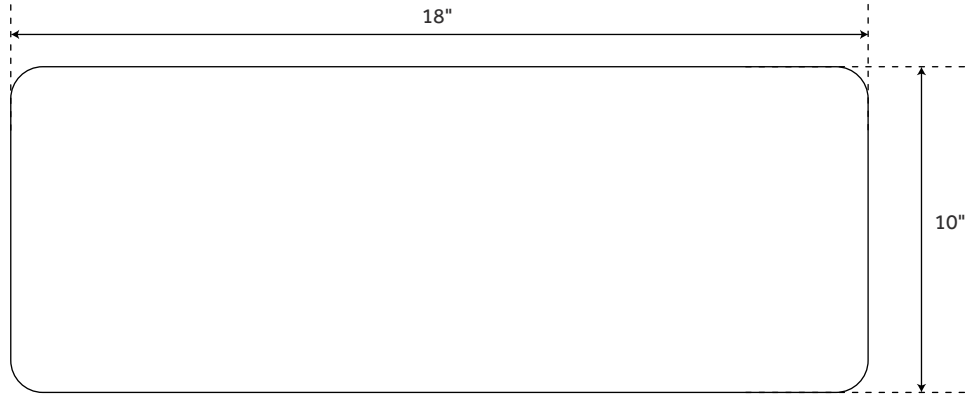

18" POLISHED

FARMHOUSE PREP SINK - EGYPTIAN MARBLE

SKU: 934563

FEATURES

Material: Marble
Basin Split: Single
Apron Design: Smooth
Faucet Centers: No Faucet Hole
Product Color: Cream Egyptian Marble
Length: 18"
Width: 15"
Height: 10"
Basin Length: 15"
Basin Width: 12"
Apron Front Rim Thickness: 1-1/2"
Drain Size: 3-1/2"
Reversible Mounting: Yes
Exterior Treatment: Smooth
Interior Treatment: Smooth