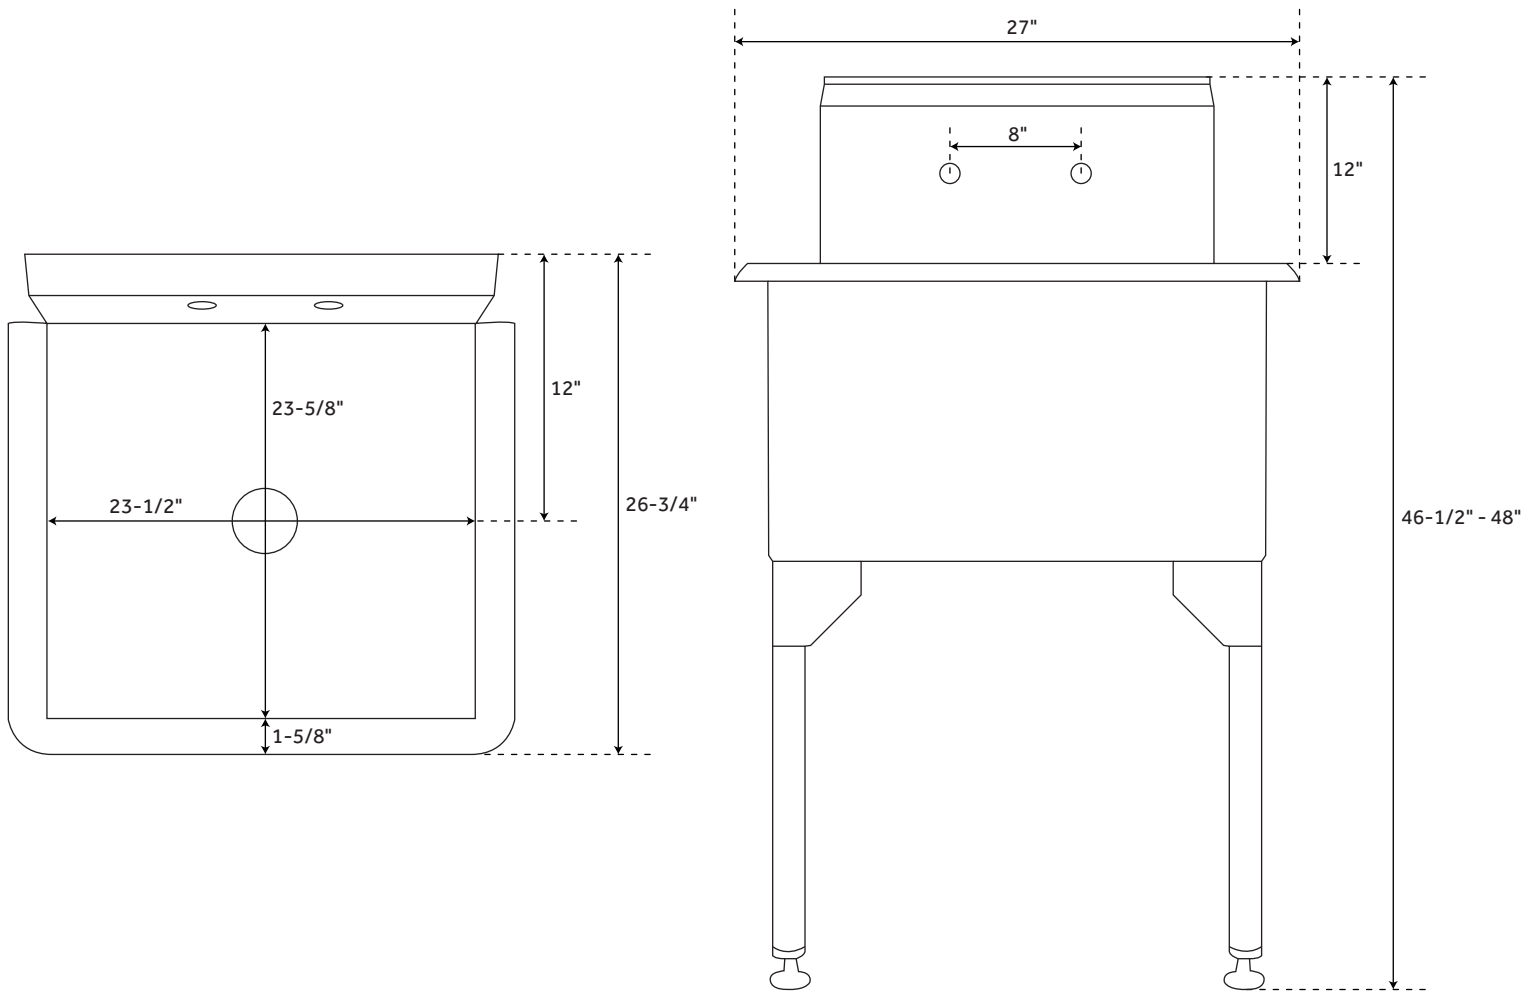

27" STAINLESS STEEL

UTILITY SINK

SKU: 934482

FEATURES

Material: Stainless Steel
Basin Split: Single
Sink Installation: Freestanding
Faucet Centers: 8"
Number of Basins: 1
Product Color: Stainless Steel
Length: 27"
Width: 26-3/4"
Basin Length: 23-1/2"
Basin Width: 23-5/8"
Water Depth to Rim: 14-1/4"
Rim Thickness: 1-5/8"
Metal Gauge/Thickness: 16 Gauge
Faucet Included: No
Faucet Holes: 2
Drain Included: Optional
Drain Size: 3-1/2"

SIGNATURE HARDWARE LIFETIME WARRANTY

See website for warranty information

All measurements are approximate. Measurements may vary +/- 1/2".

REVISED 06/19/2019