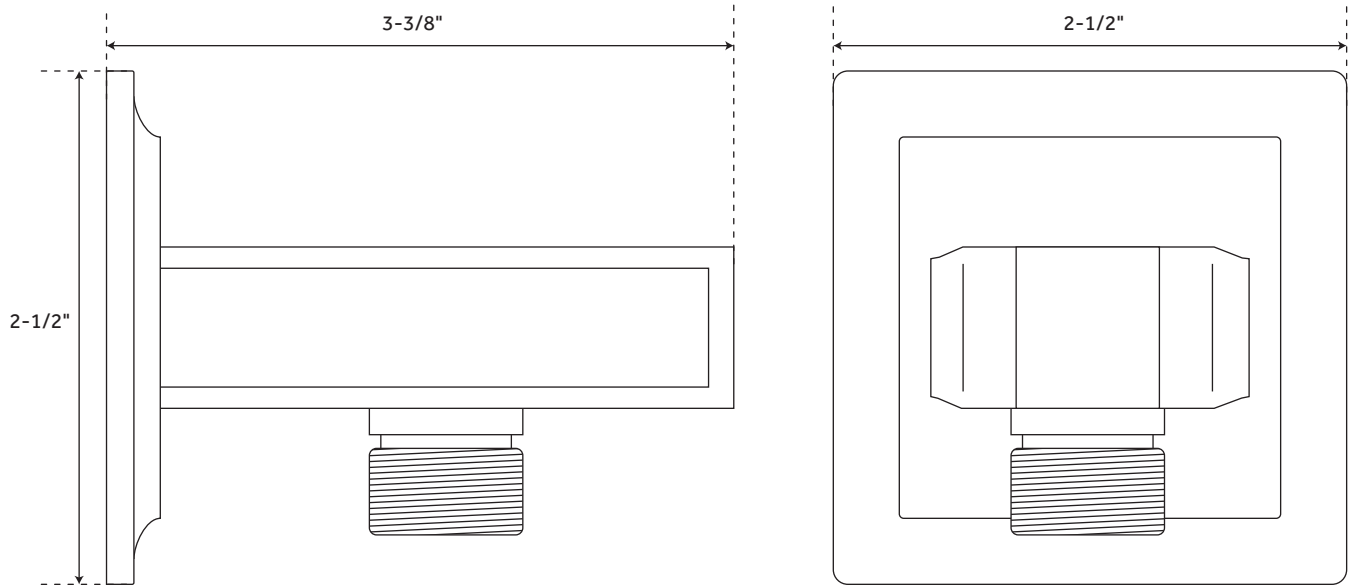

RYLE

WATER SUPPLY ELBOW FOR HAND SHOWER WITH 1/2" WATER CONNECTION

SKU: 934443

FEATURES

Material: Brass
Length: 2-1/2"
Width: 3-3/8"
Height: 2-1/2"

SIGNATURE HARDWARE LIFETIME WARRANTY

See website for warranty information

All product dimensions are nominal.

REVISED 09/20/2019