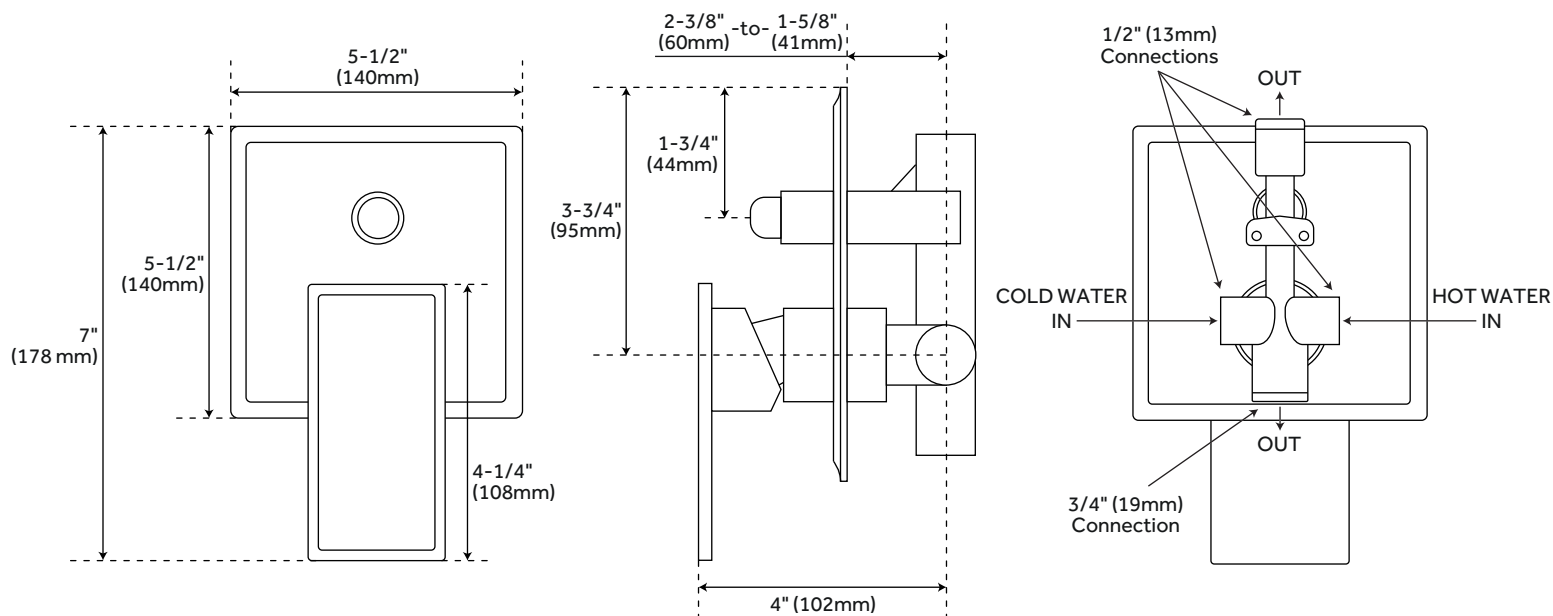

RYLE

MIXING DIVERTER VALVE

SKU: 934425

FEATURES

Material: Brass
Handle Type: Lever
Handle Length: 4-1/4"
Width: 5-1/2"
Depth: 2-1/2"
Height: 7"
Number of Outlets: 2

SIGNATURE HARDWARE LIFETIME WARRANTY

See website for warranty information

All dimensions and specifications are nominal and may vary. Use actual products for accuracy in critical situations.

REVISED 12/03/2019