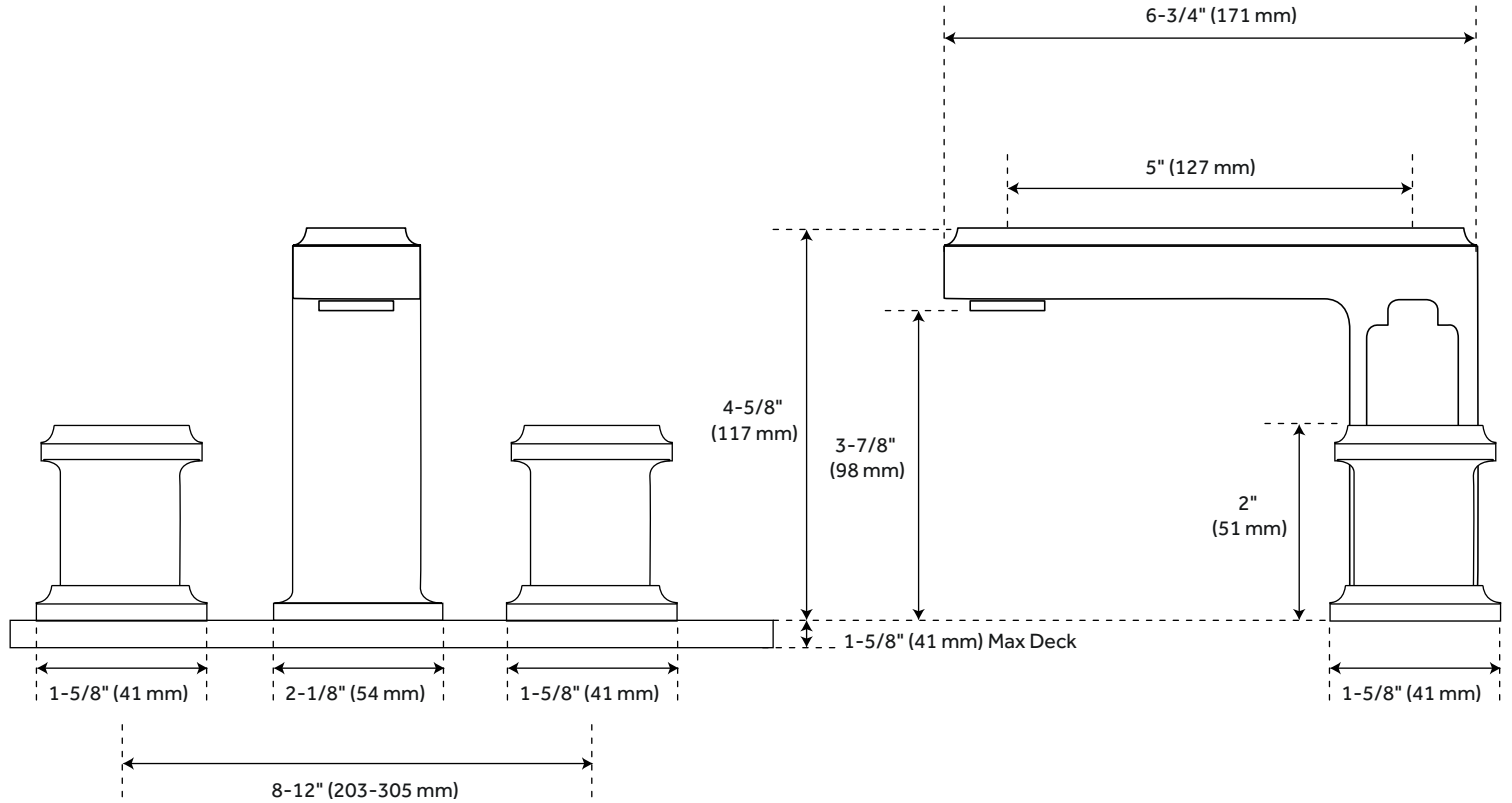

RYLE

WIDESPREAD BATHROOM FAUCET

SKU: 934421

FEATURES

- Max. Countertop Thickness: 1-5/8"
- Width: 6-3/4"
- Height: 4-5/8"
- Height To Spout: 3-7/8"
- Spout Reach: 5"
- Base Plate Length: 2-1/8"
- Base Plate Width: 2-1/8"
- Handle Length: 1-5/8"
- Ceramic Disc Cartridges: Yes
- Hot and Cold Indicators: Yes
- IPS: 3/8"
- Drain Included: Yes
- Overflow Hole: Yes
- Drain Size: 1-1/2"
- Maximum Flow Rate: 1.2 gpm
(gallons per minute)