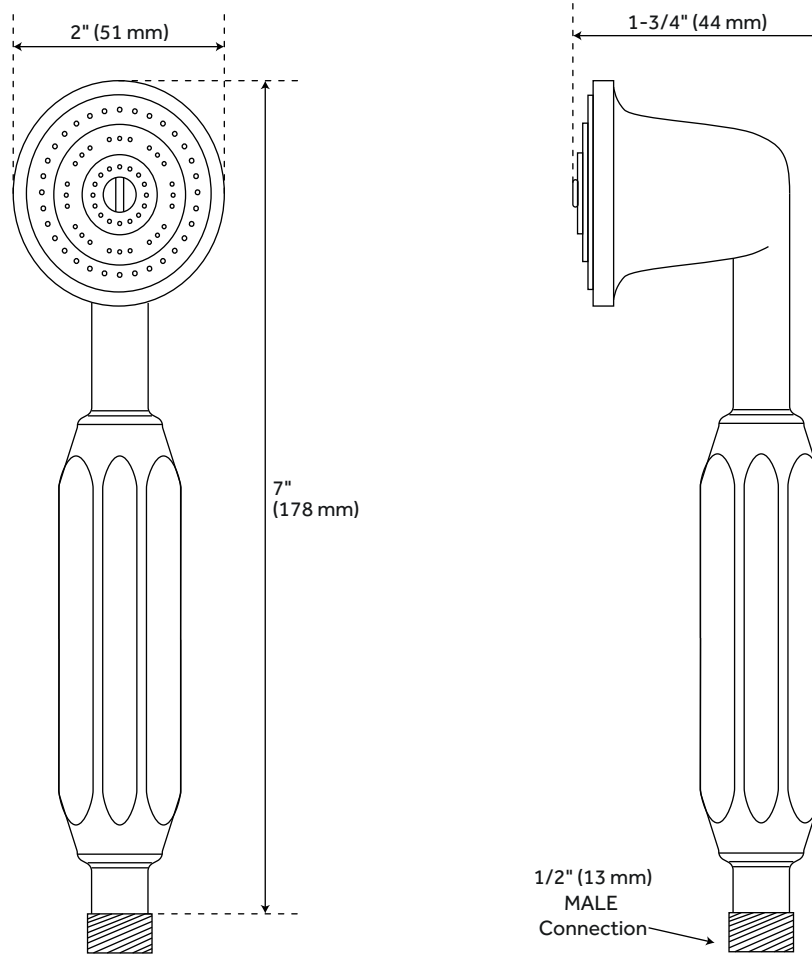

## TELEPHONE HAND SHOWER WITH PORCELAIN HANDLE

SKU: 934349

### FEATURES

Material: Brass  
Length: 7"  
Width: 2"  
Depth: 1-3/4"  
Features: Hand Shower Included  
Assembly Required: No  
Hand Shower Material: Brass  
IPS: 1/2"