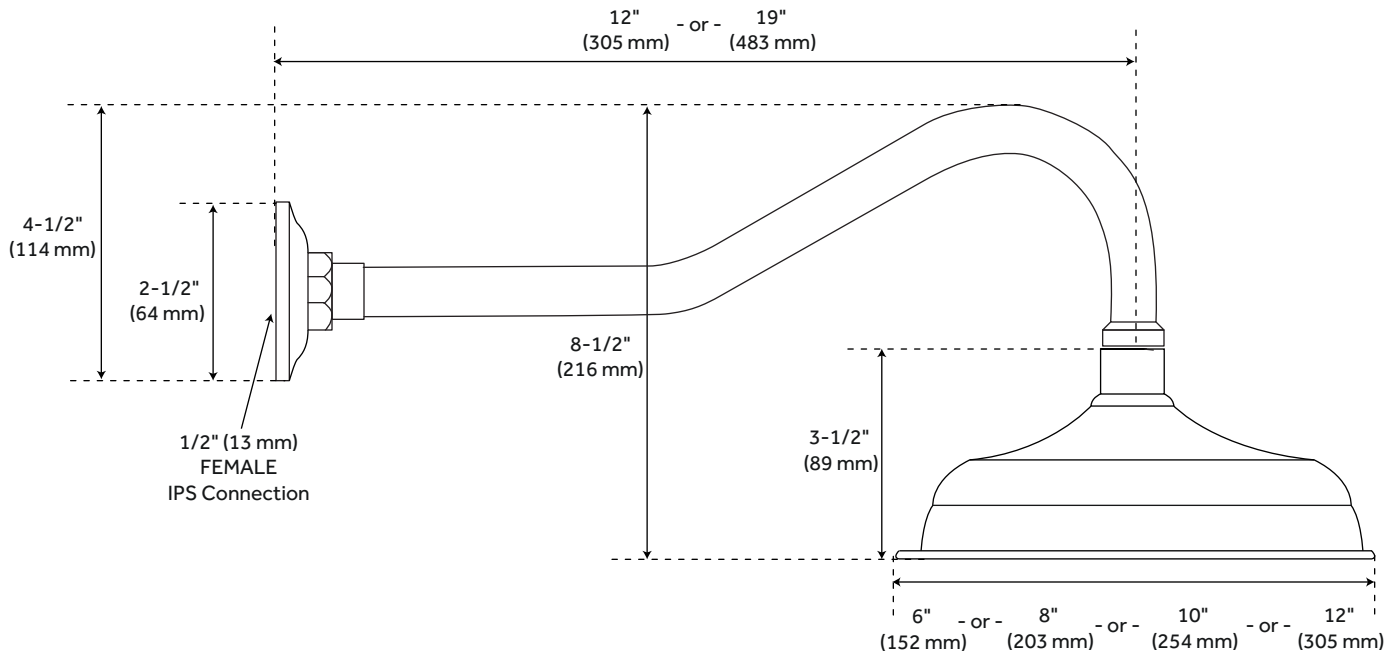

PIERMONT

RAINFALL FLAT NOZZLE SHOWER HEAD WITH HOOK-SHAPED SHOWER ARM

SKU: 933725

FEATURES

Material: Brass
Shape: Round
Installation Type: Wall Mount
Assembly Required: Yes
Shower Head Installation Type: Wall
Shower Head Spray: Rainfall
Shower Arm Included: Yes
Shower Arm Height: 4"
Shower Head IPS: 1/2"
Shower Head Swivel: No