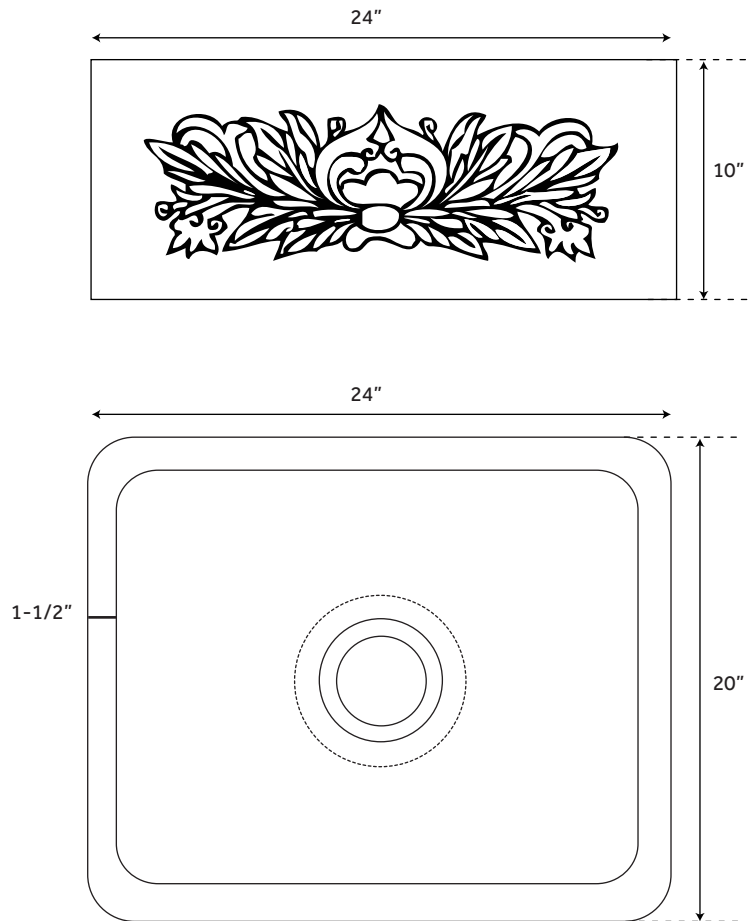

# 24" IVY

### FEATURES

Material: Marble  
Basin Split: Single  
Shape: Rectangle  
Apron Design: Ivy  
Faucet Centers: No Faucet Hole  
Number of Basins: 1  
Length: 24"  
Width: 20"  
Height: 10"  
Basin Length: 21"  
Basin Width: 17"  
Apron Front Rim Thickness: 1-1/2"  
Faucet Included: No  
Faucet Holes: No Faucet Hole  
Drain Included: Optional  
Drain Size: 3-1/2"  
Exterior Treatment: Embossed  
Interior Treatment: Smooth