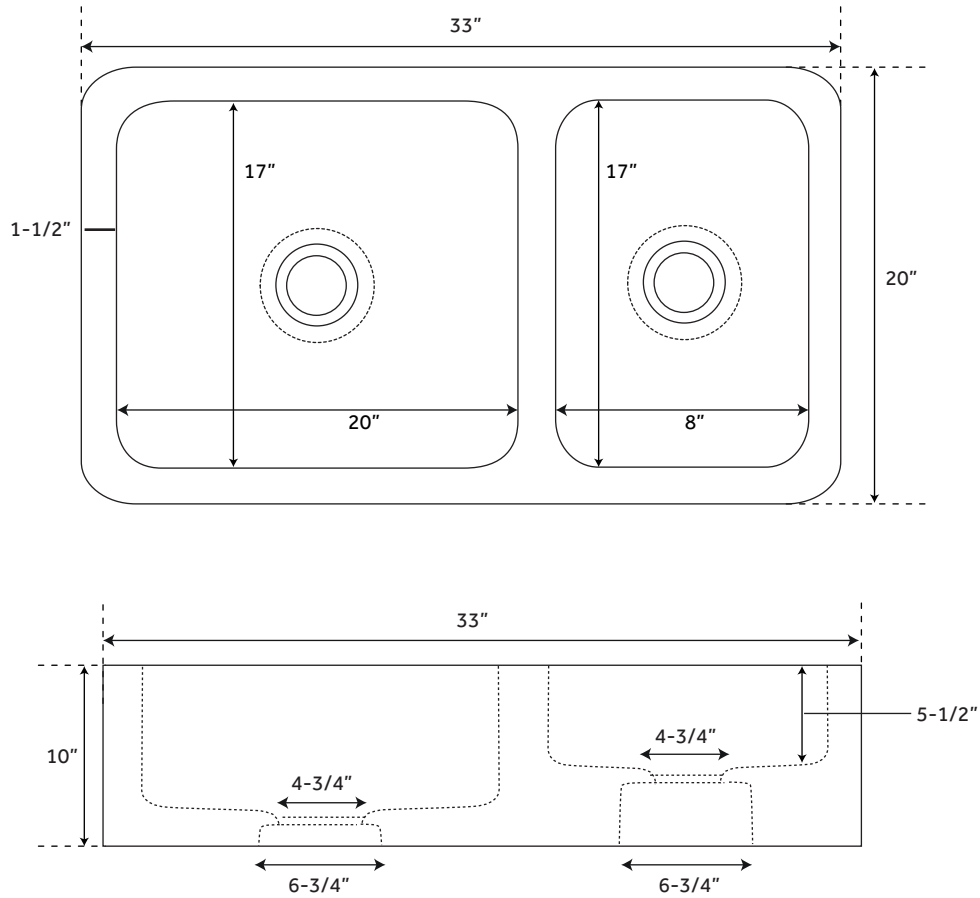

33" FLORAL

70/30 OFFSET DOUBLE BOWL POLISHED GRANITE FARMHOUSE SINK

SKU: 933686

FEATURES

Material: Granite
Basin Split: 70/30
Shape: Rectangle
Apron Design: Floral
Faucet Centers: No Faucet Hole
Number of Basins: 2
Product Color: Black
Length: 33"
Width: 20"
Height: 10"
Large Bowl Length: 20"
Large Bowl Width: 17"
Small Bowl Length: 8"
Small Bowl Width: 17"
Water Depth to Rim: 8"
Apron Front Rim Thickness: 1-1/2"
Drain Included: Optional
Drain Size: 3-1/2"
Exterior Treatment: Embossed
Interior Treatment: Smooth