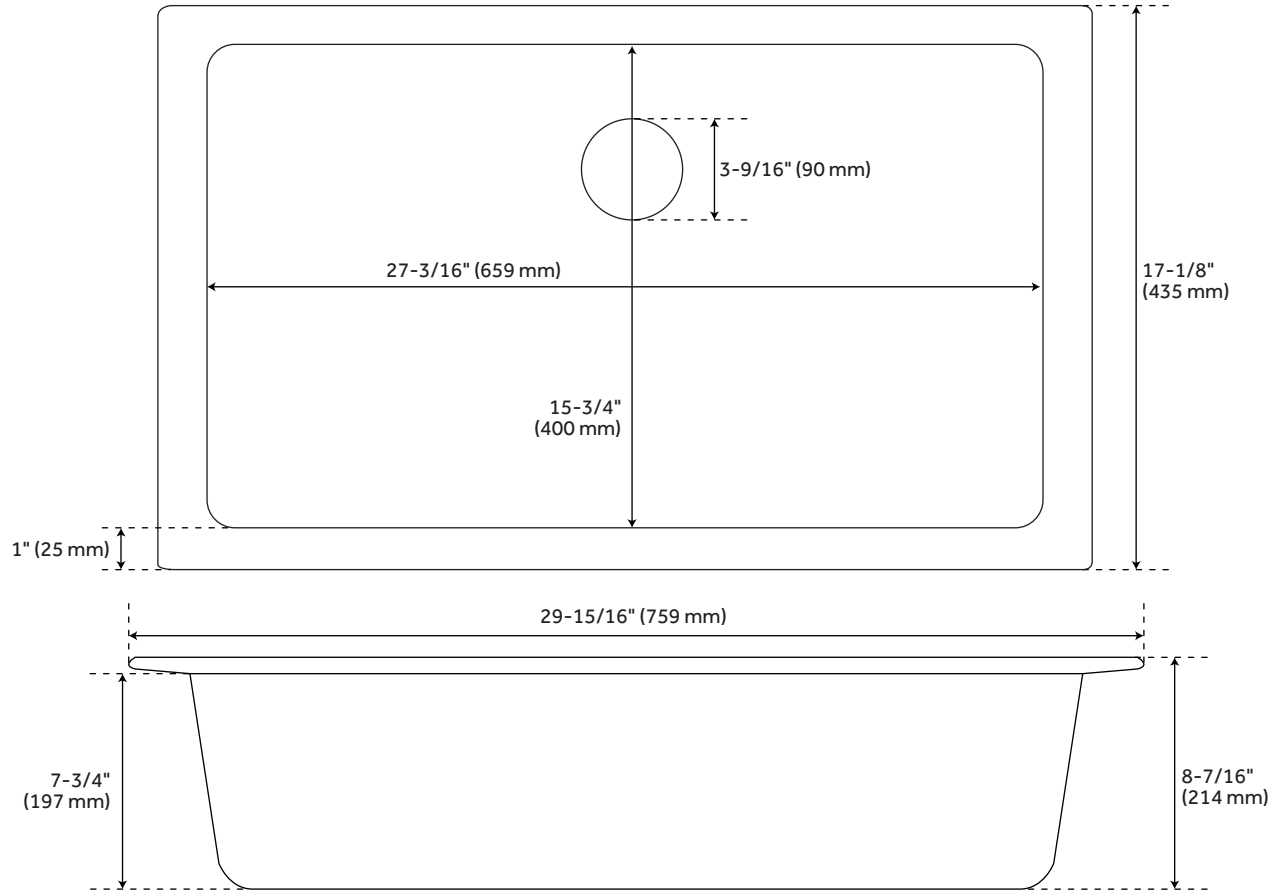

# 30" HOLCOMB

### FEATURES

Material: Granite Composite  
Basin Split: Single  
Sink Installation: Undermount  
Faucet Centers: No Faucet Hole  
Number of Basins: 1  
Length: 29-15/16"  
Width: 17-1/8"  
Height: 8-7/16"  
Basin Length: 27-3/16"  
Basin Width: 15-3/4"  
Water Depth to Rim: 7-3/4"  
Rim Thickness: 1"  
Faucet Included: No  
Faucet Holes: No Faucet Hole  
Drain Included: Optional  
Drain Size: 3-9/16"  
Mounting Hardware Included: Yes