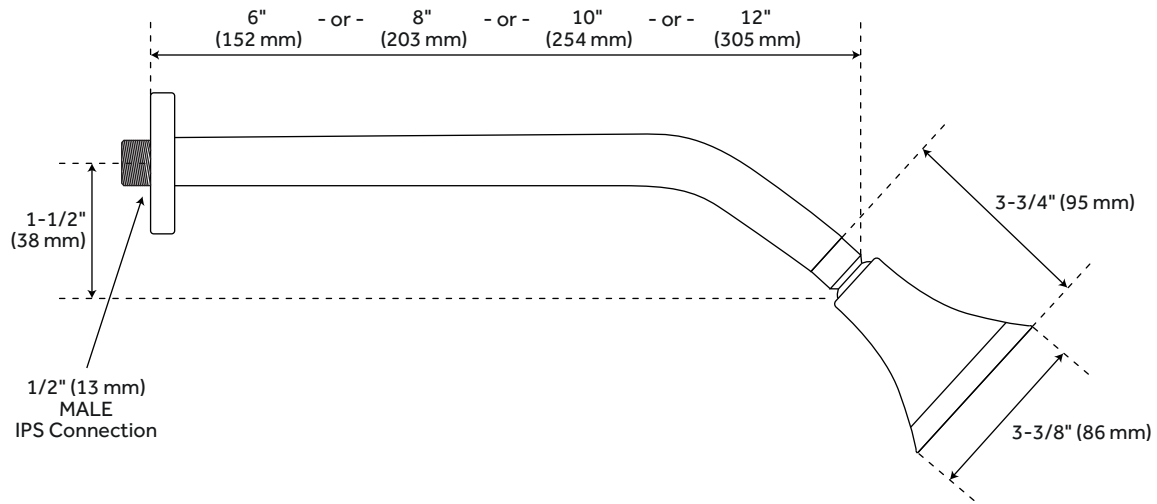

SOUSA

SOLID BRASS SHOWER HEAD WITH STANDARD ARM

SKU: 933076

FEATURES

- Material: Brass
- Shape: Round
- Installation Type: Wall Mount
- Assembly Required: No
- Base Plate Width: 2-3/8"
- Shower Head Installation Type: Wall
- Shower Head Diameter: 3-3/8"
- Shower Head Spray: Single Function
- Shower Arm Included: Yes
- Shower Head IPS: 1/2"
- Shower Head Swivel: Yes
- Maximum Flow Rate: 2.5gpm