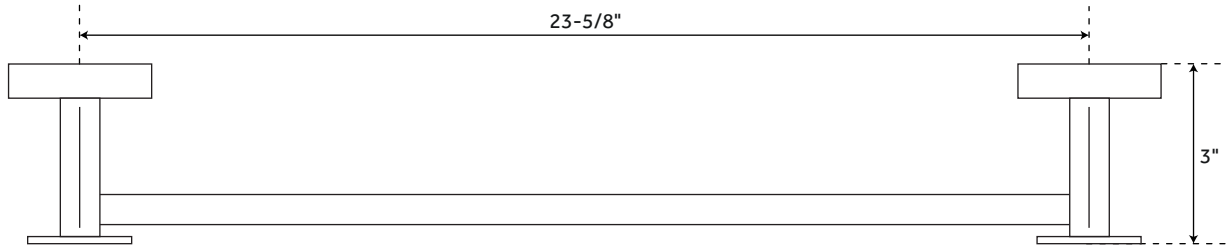

24" PRAGUE

ACRYLIC TOWEL BAR

SKU: 933031

FEATURES

Installation Type: Wall Mount
Material: Acrylic
Length: 25-5/8"
Width: 2"
Depth: 3"
Base Plate Length: 2"
Base Plate Height: 2"
Mounting Hardware Included: Yes
Mounting Hardware Concealed: Yes
Assembly Required: No
Number of Rails: 1
Centers: 23-5/8"

SIGNATURE HARDWARE LIFETIME WARRANTY

See website for warranty information

All measurements are approximate. Measurements may vary +/- 1/2".

REVISED 12/20/2018