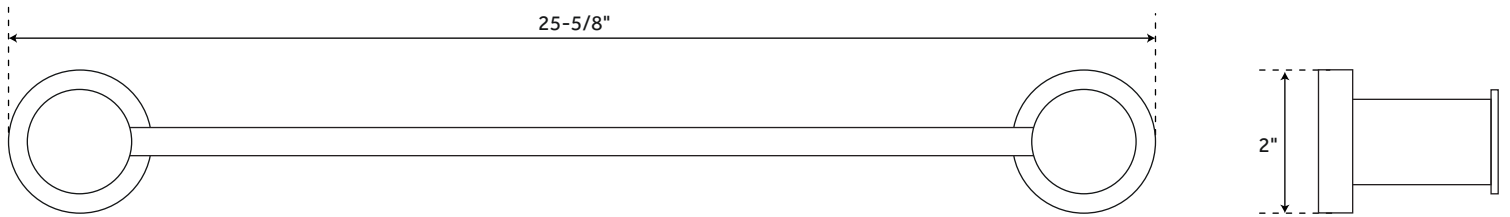

18" PRAGUE

ACRYLIC TOWEL BAR

SKU: 933031

FEATURES

Installation Type: Wall Mount
Material: Acrylic
Length: $19\text{-}5/8"$
Width: $2"$
Depth: $3"$
Base Plate Length: $2"$
Base Plate Height: $2"$
Mounting Hardware Included: Yes
Mounting Hardware Concealed: Yes
Assembly Required: No
Number of Rails: 1
Centers: $17\text{-}5/8"$

SIGNATURE HARDWARE LIFETIME WARRANTY

See website for warranty information

All measurements are approximate. Measurements may vary +/- $1/2"$.

REVISED 12/20/2018

24" PRAGUE

ACRYLIC TOWEL BAR

SKU: 933031

FEATURES

Installation Type: Wall Mount
Material: Acrylic
Length: 25-5/8"
Width: 2"
Depth: 3"
Base Plate Length: 2"
Base Plate Height: 2"
Mounting Hardware Included: Yes
Mounting Hardware Concealed: Yes
Assembly Required: No
Number of Rails: 1
Centers: 23-5/8"