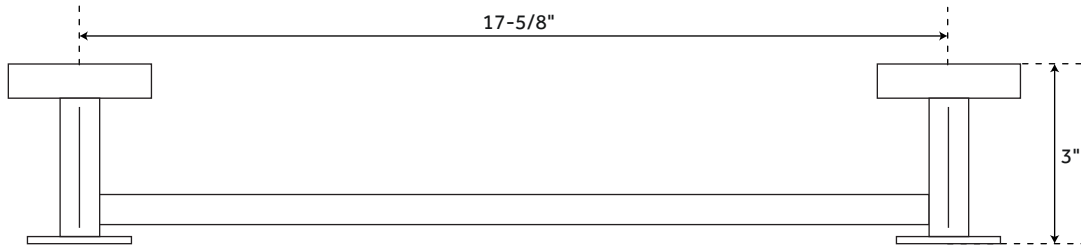

18" PRAGUE

ACRYLIC TOWEL BAR

SKU: 933031

FEATURES

Installation Type: Wall Mount
Material: Acrylic
Length: $19\text{-}5/8"$
Width: $2"$
Depth: $3"$
Base Plate Length: $2"$
Base Plate Height: $2"$
Mounting Hardware Included: Yes
Mounting Hardware Concealed: Yes
Assembly Required: No
Number of Rails: 1
Centers: $17\text{-}5/8"$

SIGNATURE HARDWARE LIFETIME WARRANTY

See website for warranty information

All measurements are approximate. Measurements may vary +/- $1/2"$.

REVISED 12/20/2018

24" PRAGUE

ACRYLIC TOWEL BAR

SKU: 933031

FEATURES

Installation Type: Wall Mount
Material: Acrylic
Length: 25-5/8"
Width: 2"
Depth: 3"
Base Plate Length: 2"
Base Plate Height: 2"
Mounting Hardware Included: Yes
Mounting Hardware Concealed: Yes
Assembly Required: No
Number of Rails: 1
Centers: 23-5/8"