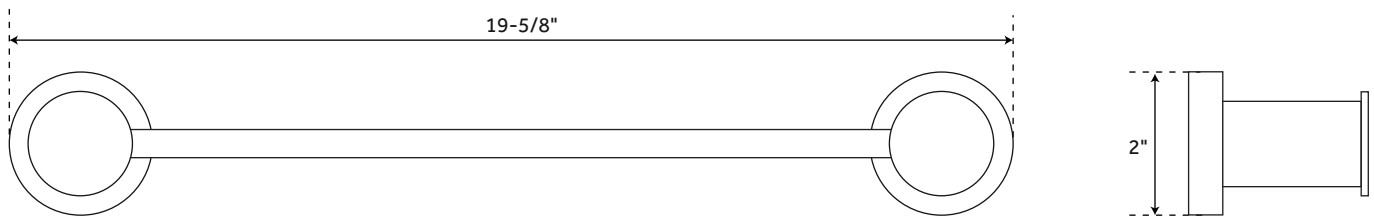

18" PRAGUE

ACRYLIC TOWEL BAR

SKU: 933031

FEATURES

Installation Type: Wall Mount
Material: Acrylic
Length: $19\text{-}5/8"$
Width: $2"$
Depth: $3"$
Base Plate Length: $2"$
Base Plate Height: $2"$
Mounting Hardware Included: Yes
Mounting Hardware Concealed: Yes
Assembly Required: No
Number of Rails: 1
Centers: $17\text{-}5/8"$

SIGNATURE HARDWARE LIFETIME WARRANTY

See website for warranty information

All measurements are approximate. Measurements may vary +/- $1/2"$.

REVISED 12/20/2018

24" PRAGUE

ACRYLIC TOWEL BAR

SKU: 933031

FEATURES

Installation Type: Wall Mount
Material: Acrylic
Length: 25-5/8"
Width: 2"
Depth: 3"
Base Plate Length: 2"
Base Plate Height: 2"
Mounting Hardware Included: Yes
Mounting Hardware Concealed: Yes
Assembly Required: No
Number of Rails: 1
Centers: 23-5/8"