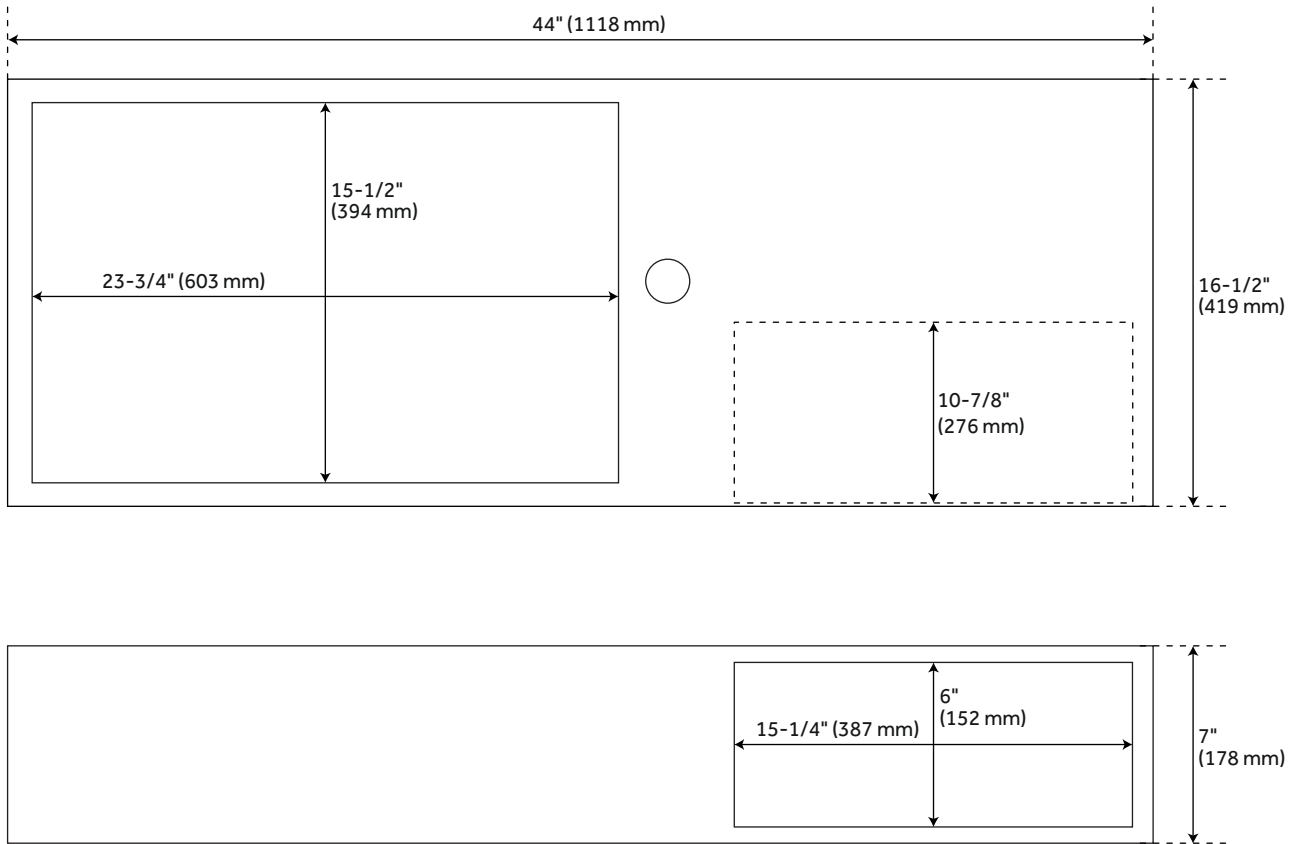

44" ELLIE

RESIN SINK - WHITE MATTE FINISH

SKU: 932948

FEATURES

- Shape: Rectangle
- Sink Material: Resin
- Number Of Basins: 1
- Sink Installation: Wall Mount
- Product Color: White
- Faucet Centers: Single-hole
- Faucet Included: No
- Overflow Hole: No
- Drain Included: Optional
- May be Used as a Vessel or Wall-Mount Sink
- Back of Sink Features Holes for Wall Mount Option
- Includes Optional Drain Cover

CONTENTS

SINK PAGE 2

REVISED 10/11/2021

44" ELLIE

RESIN SINK - WHITE MATTE FINISH

SKU: 932948

FEATURES

Length: 44"
Width: 16-1/2"
Height: 7"
Basin Length: 23-3/4"
Basin Width: 15-1/2"
Shelf Opening Length: 15-1/4"
Shelf Opening Width: 10-7/8"
Shelf Opening Height: 6"
Drain Size: 1-1/2"

CODES/STANDARDS

cUPC
CSA B45.5/IAPMO Z124

PRODUCT IMAGE

All dimensions and specifications are nominal and may vary. Use actual products for accuracy in critical situations.

PAGE 2
Code: 507234