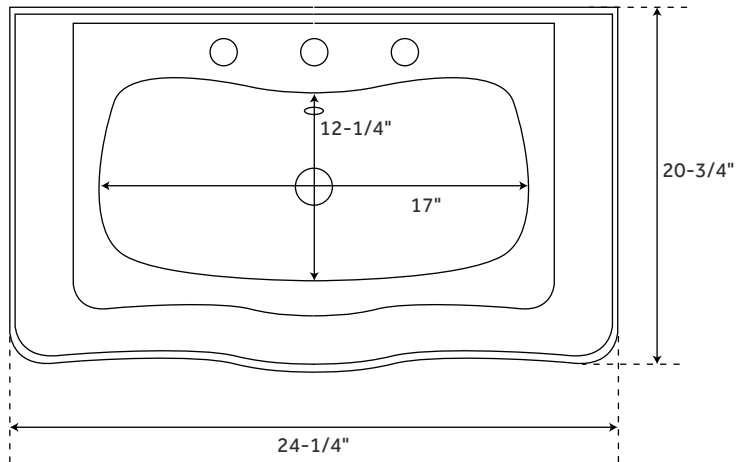

DAWES

PORCELAIN PEDESTAL SINK

SKU: 932863

FEATURES

Shape: Oval
Sink Material: Porcelain
Number of Basins: 1
Sink Installation: Pedestal
Product Color: White
Faucet Centers: 8"
Overflow Hole: Yes
Length: 24-1/4"
Width: 20-3/4"
Height: 35"
Basin Length: 17"
Basin Width: 12-1/4"
Water Depth To Overflow: 3-5/8"
Drain Size: 1-1/2"
Drain Included: Optional
Faucet Included: No
Sink Material: Porcelain

SIGNATURE HARDWARE LIFETIME WARRANTY

See website for warranty information

All measurements are approximate. Measurements may vary +/- 1/2".

REVISED 07/31/2019