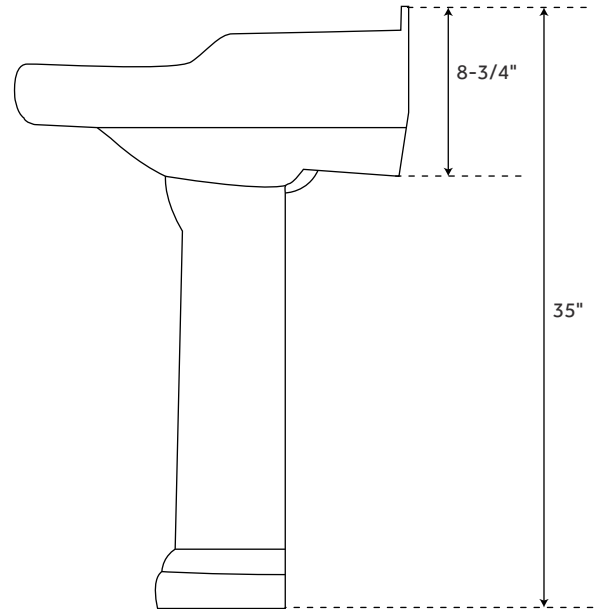

DAWES

PORCELAIN PEDESTAL SINK

SKU: 932863

FEATURES

Shape: Oval
Sink Material: Porcelain
Number of Basins: 1
Sink Installation: Pedestal
Product Color: White
Faucet Centers: 8"
Overflow Hole: Yes
Length: 24-1/4"
Width: 20-3/4"
Height: 35"
Basin Length: 17"
Basin Width: 12-1/4"
Water Depth To Overflow: 3-5/8"
Drain Size: 1-1/2"
Drain Included: Optional
Faucet Included: No
Sink Material: Porcelain

SIGNATURE HARDWARE LIFETIME WARRANTY

See website for warranty information

All measurements are approximate. Measurements may vary +/- 1/2".

REVISED 07/31/2019