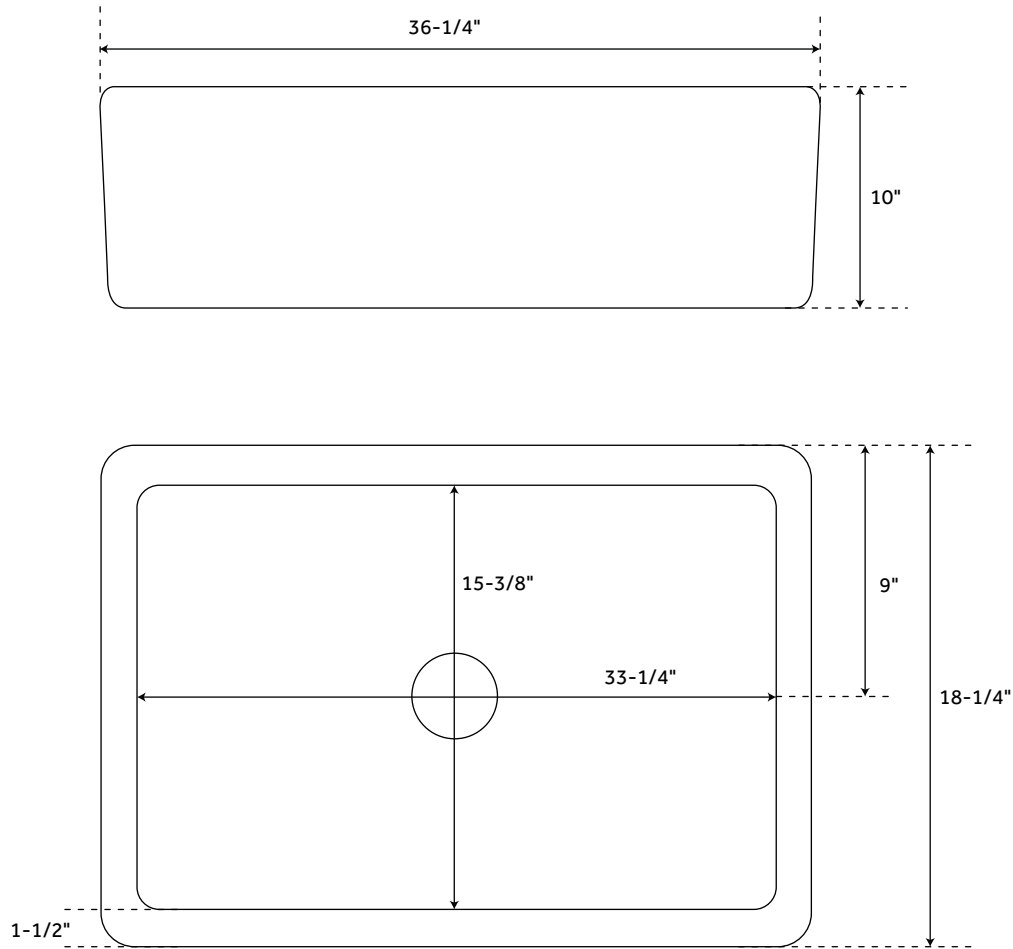

36" MITZY

REVERSIBLE FIRECLAY FARMHOUSE SINK - SMOOTH APRON

SKU: 932683, 933888, 933890

FEATURES

Material: Fireclay
Basin Split: Single
Apron Design: Smooth
Faucet Centers: No Faucet Hole
Number of Basins: 1
Length: 36-1/4"
Width: 18-1/4"
Height: 10"
Basin Length: 33-1/4"
Basin Width: 15-3/8"
Water Depth to Rim: 9-1/8"
Apron Front Rim Thickness: 1-1/2"
Side and Back Rim Thickness: 1-1/2"
Faucet Included: No
Faucet Holes: No Faucet Hole
Drain Included: Optional
Fits Drain Hole Size: 3-1/2"
Reversible Mounting: Yes
Exterior Treatment: Smooth
Interior Treatment: Smooth