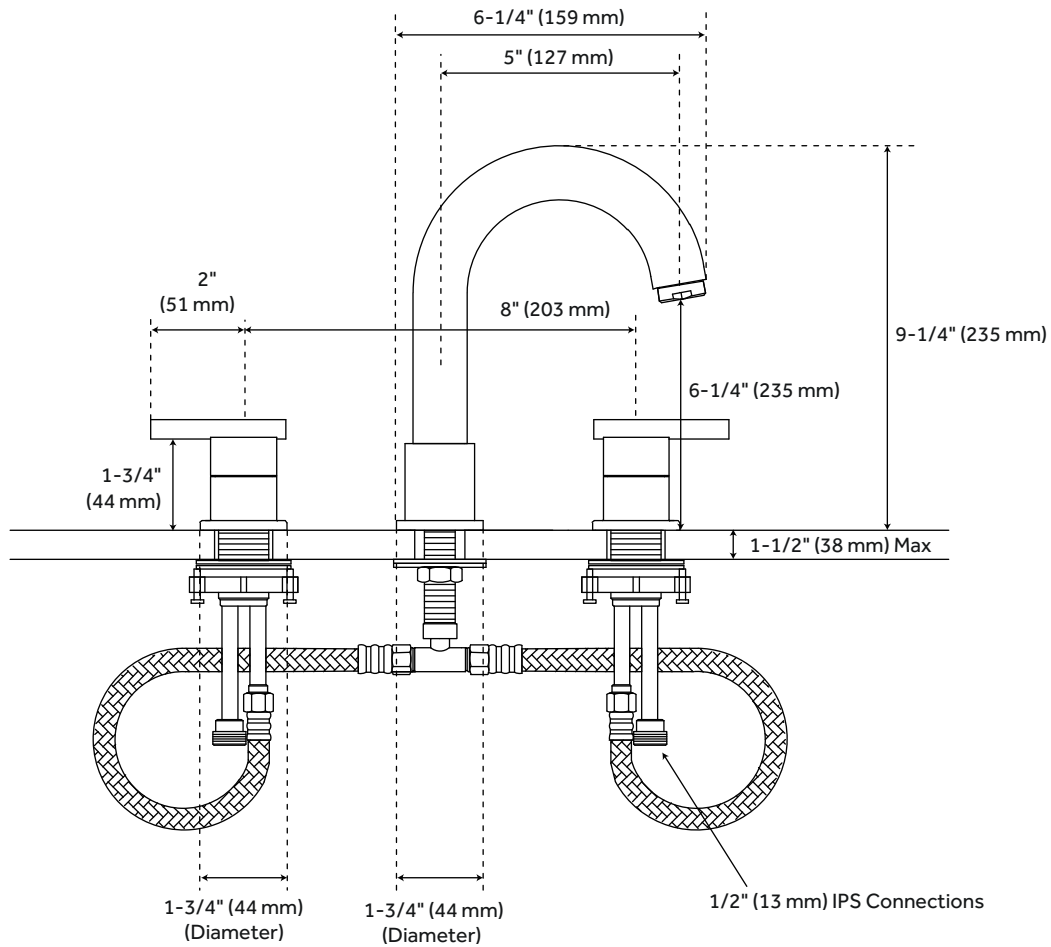

LESTER

WIDESPREAD BATHROOM FAUCET

SKU: 932623

FEATURES

Max. Countertop Thickness: 1-1/2"
Faucet Centers: 8"
Width: 6-1/4"
Height: 9-1/4"
Height To Spout: 6-1/4"
Spout Reach: 5"
Base Plate Diameter: 1-3/4"
Handle Length: 2"
Height to Bottom of Handle: 1-3/4"
IPS: 1/2"
Drain Included: Yes
Overflow Hole: Yes
Drain Size: 1-1/2"
Maximum Flow Rate: 1.2 gpm
(gallons per minute)

CODES/STANDARDS

cUPC
NSF/ANSI 61
ASME A112.18.1/CSA B125.1
CEC Listed
NSF/ANSI 372

SIGNATURE HARDWARE LIFETIME WARRANTY

See website for warranty information

All dimensions and specifications are nominal and may vary. Use actual products for accuracy in critical situations.