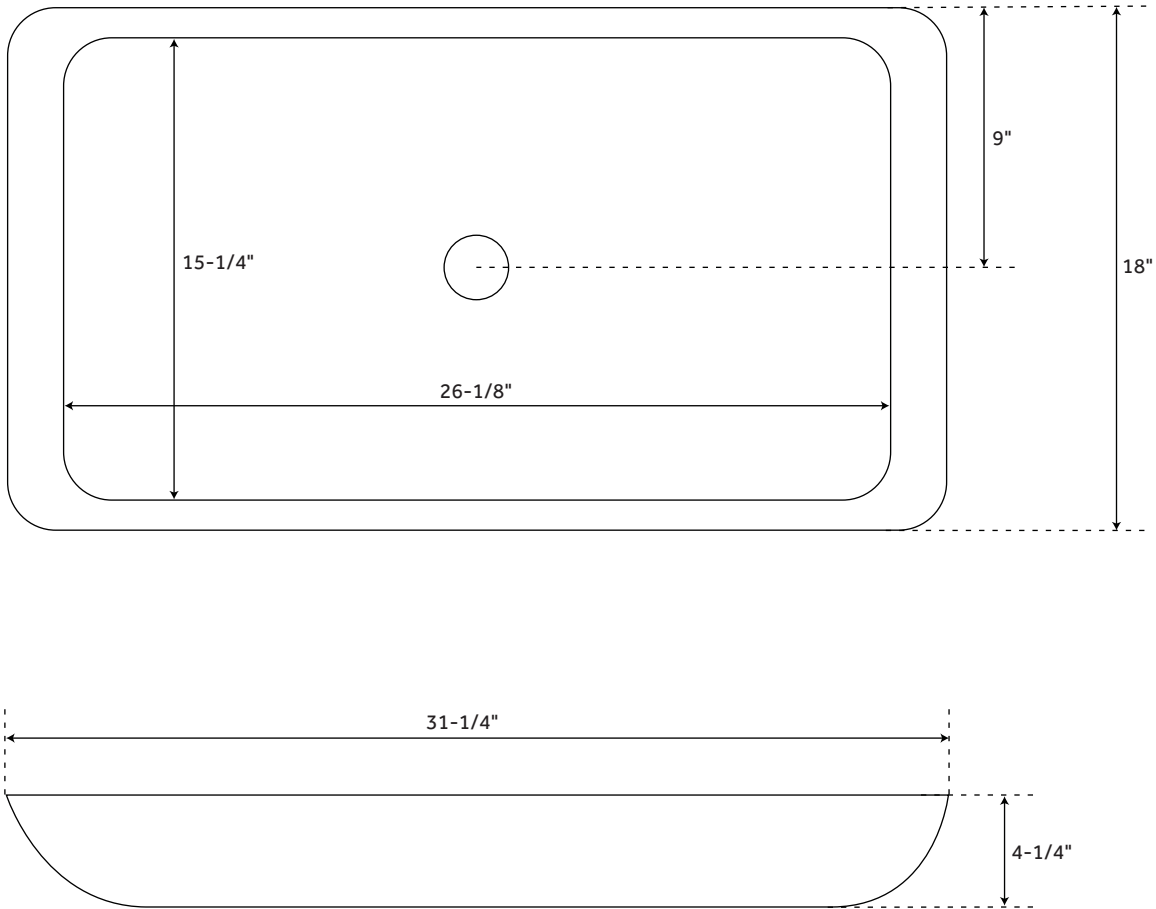

ALANNA

LARGE RESIN VESSEL SINK

SKU: 932116, 934572, 946618, 946619

FEATURES

- Shape: Rectangle
- Sink Material: Resin
- Sink Installation: Vessel
- Faucet Centers: No Faucet Hole
- Overflow Hole: No
- Item Weight (lbs.): 60
- Length: 31-1/4"
- Width: 18"
- Height: 4-1/4"
- Basin Length: 26-1/8"
- Basin Width: 15-1/4"
- Basin Depth: 3-1/2"
- Drain Size: 1-1/2"
- Drain Included: Optional
- Faucet Included: No

SIGNATURE HARDWARE LIFETIME WARRANTY

See website for warranty information

All measurements are approximate. Measurements may vary +/- 1/2".

REVISED 04/23/2019