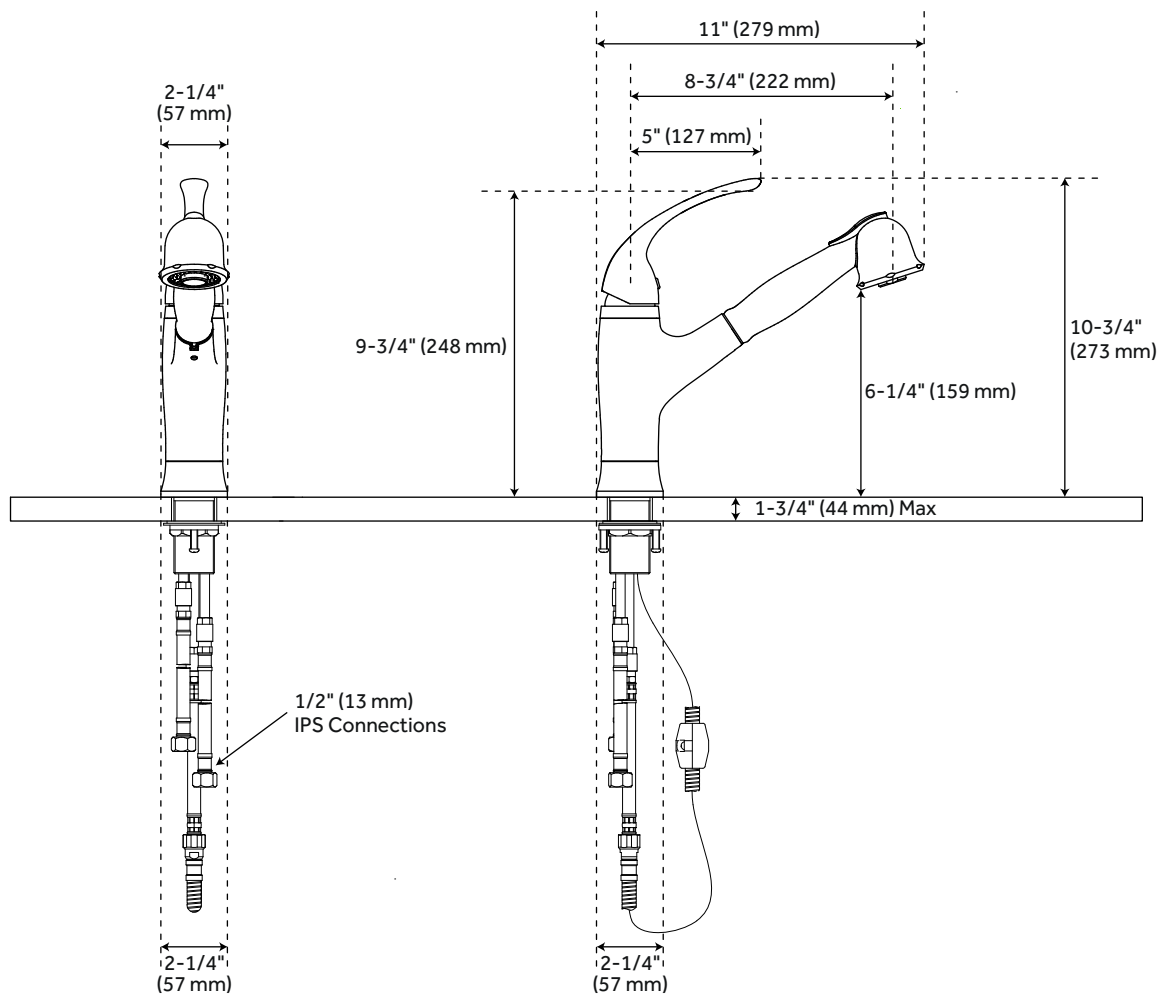

## SINGLE-HOLE PULL-OUT KITCHEN FAUCET

SKU: 931720

### FEATURES

Installation Type: Single-Hole  
Faucet Holes: 1  
Hand Sprayer Material: ABS  
Max. Countertop Thickness: 1-3/4"  
Handle Type: Lever  
Faucet Material: Solid Brass  
Length: 2-1/4"  
Width: 11"  
Height: 10-3/4"  
Height To Spout: 6-1/4"  
Spout Reach: 8-3/4"  
Swivel Spout: Yes  
Base Plate Length: 2-1/4"  
Base Plate Width: 2-1/4"  
Handle Length: 5"  
Height to Bottom of Handle: 9-3/4"  
Hot and Cold Indicators: Yes  
IPS: 1/2"  
Drain Included: No  
Maximum Flow Rate: 1.53 gpm  
(gallons per minute)