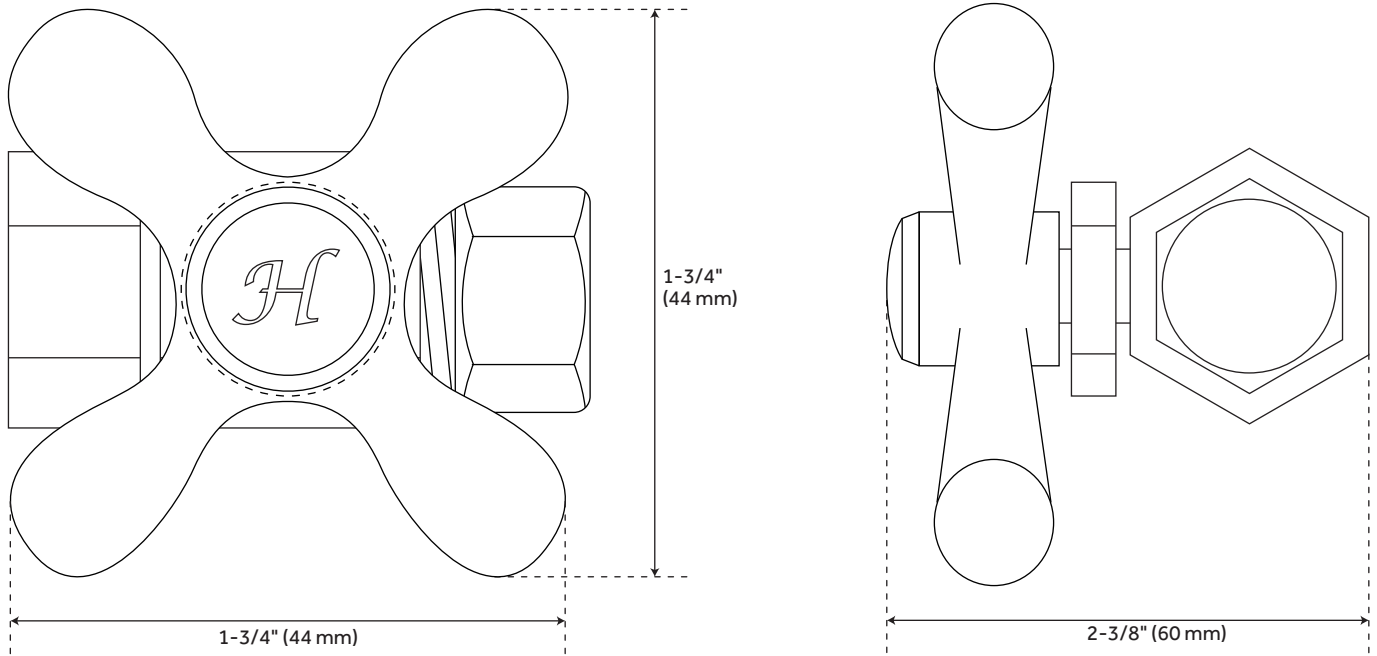

HOT & COLD

METAL CROSS HANDLES STRAIGHT STOP - 1/2" NPT X 3/8" OD

SKU: 931668

FEATURES

Material: Brass
Length: 1-3/4"
Width: 2-3/8"
Height: 1-3/4"
1/2" NPT x 3/8" OD

SIGNATURE HARDWARE LIFETIME WARRANTY

See website for warranty information

All dimensions and specifications are nominal and may vary. Use actual products for accuracy in critical situations.

REVISED 08/24/2020