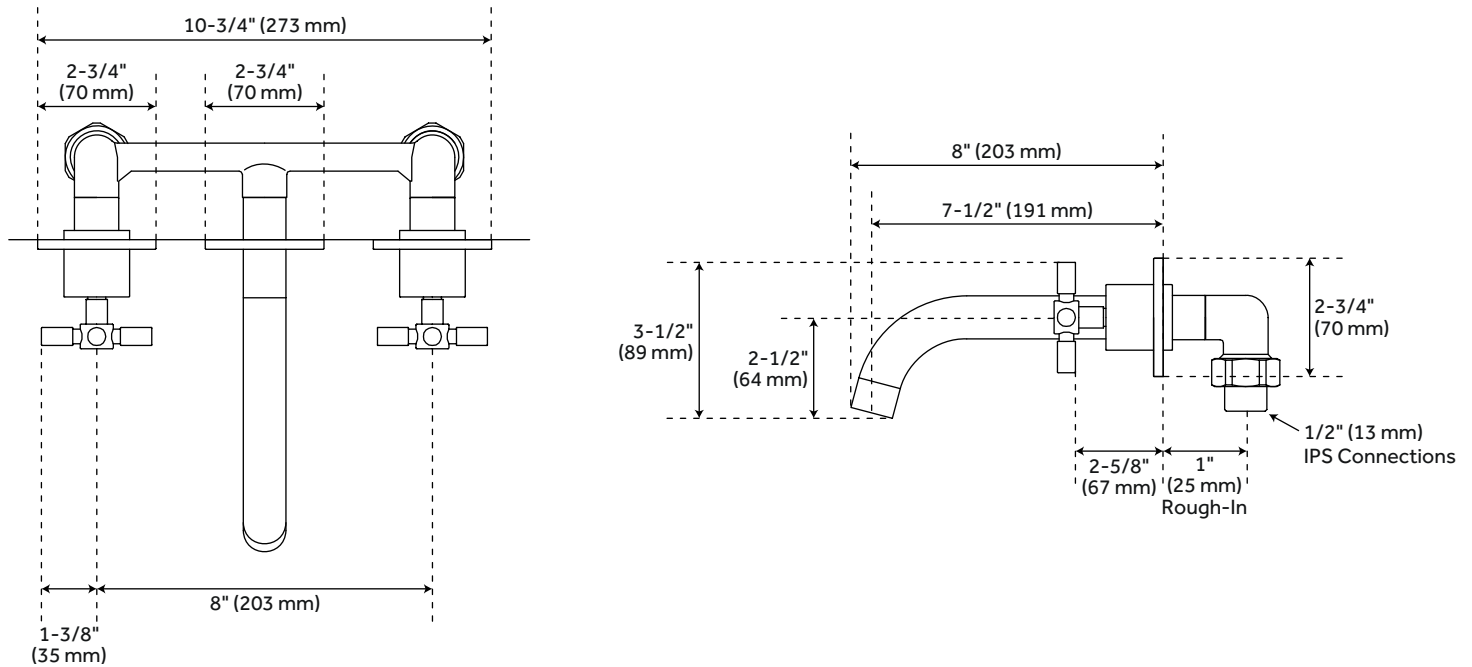

## WALL-MOUNT BATHROOM FAUCET WITH CROSS HANDLES

SKU: 931428

### FEATURES

Faucet Centers: 8"  
Rough In: 1"  
Length: 10-3/4"  
Width: 8"  
Height: 3-1/2"  
Height To Spout: 2-1/2"  
Spout Reach: 7-1/2"  
Base Plate Length: 2-3/4"  
Base Plate Width: 2-3/4"  
Handle Length: 1-3/8"  
Height to Bottom of Handle: 2-5/8"  
Ceramic Disc Cartridges: Yes  
Hot and Cold Indicators: Yes  
IPS: 1/2"  
Drain Included: No  
Maximum Flow Rate: 1.2 gpm  
(gallons per minute)