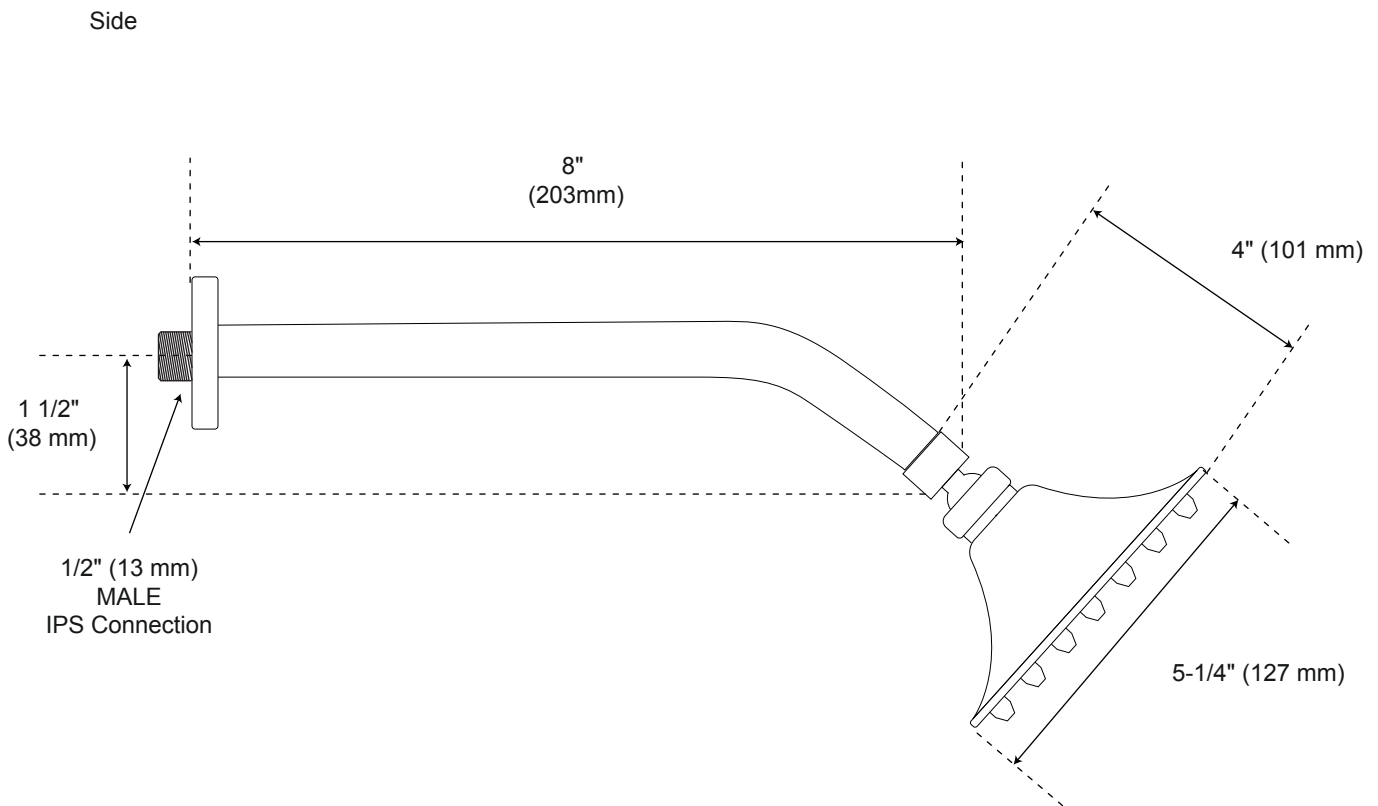

TRIMBLE SHOWER SYSTEM

WITH 3 BODY SPRAYS & HAND SHOWER

SPECIFICATIONS

CONTENTS

Diverter	2
Wall Shower Head	3
Handshower	4
Body Sprays	5

Diverter

Front

Side

All product dimensions are nominal.

Wall Shower Head

All product dimensions are nominal.

Handshower

Front

Side

All product dimensions are nominal.

Body Sprays

Front

Side

All product dimensions are nominal.

All product dimensions are nominal.