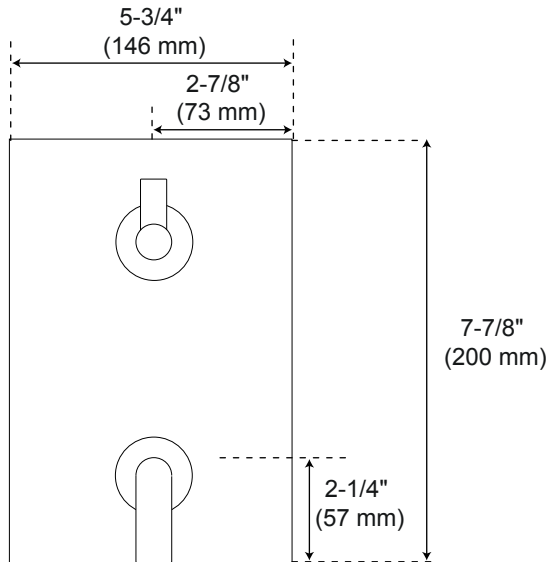

TRIMBLE SHOWER SYSTEM

WITH 3 BODY SPRAYS & HAND SHOWER

SPECIFICATIONS

CONTENTS

Diverter	2
Wall Shower Head	3
Handshower	4
Body Sprays	5

Diverter

Front

Side

All product dimensions are nominal.

Wall Shower Head

All product dimensions are nominal.

Handshower

Front

Side

All product dimensions are nominal.

Body Sprays

Front

Side

All product dimensions are nominal.

All product dimensions are nominal.