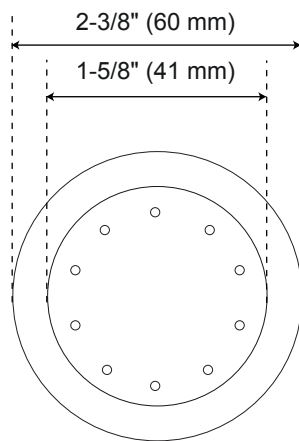

TRIMBLE SHOWER SYSTEM

WITH 3 BODY SPRAYS & HAND SHOWER

SPECIFICATIONS

CONTENTS

Diverter	2
Wall Shower Head	3
Handshower	4
Body Sprays	5

Diverter

Front

Side

All product dimensions are nominal.

Wall Shower Head

All product dimensions are nominal.

Handshower

Front

Side

All product dimensions are nominal.

Body Sprays

Front

Side

All product dimensions are nominal.

All product dimensions are nominal.