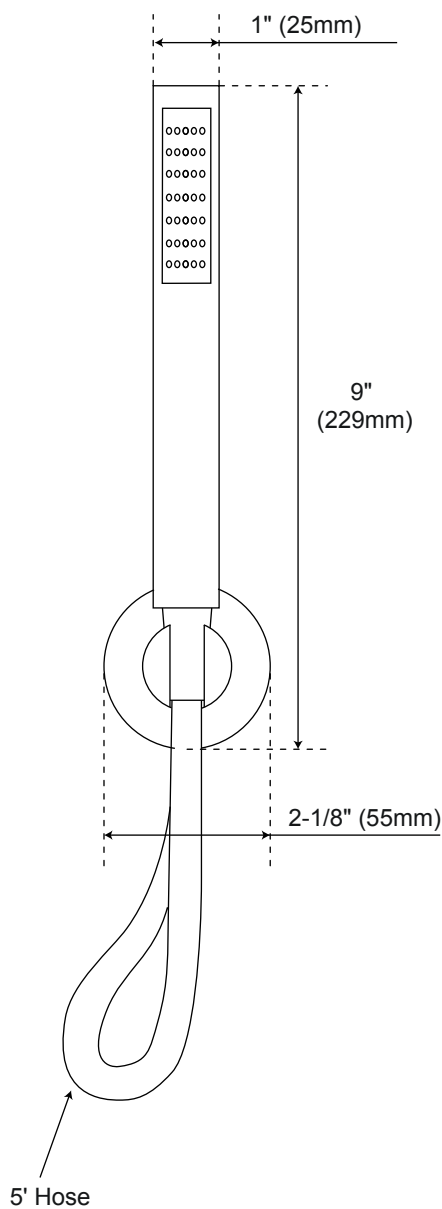

TRIMBLE SHOWER SYSTEM

WITH 3 BODY SPRAYS & HAND SHOWER

SPECIFICATIONS

CONTENTS

Diverter	2
Wall Shower Head	3
Handshower	4
Body Sprays	5

Diverter

Front

Side

All product dimensions are nominal.

Wall Shower Head

All product dimensions are nominal.

Handshower

Front

Side

All product dimensions are nominal.

Body Sprays

Front

Side

All product dimensions are nominal.

All product dimensions are nominal.