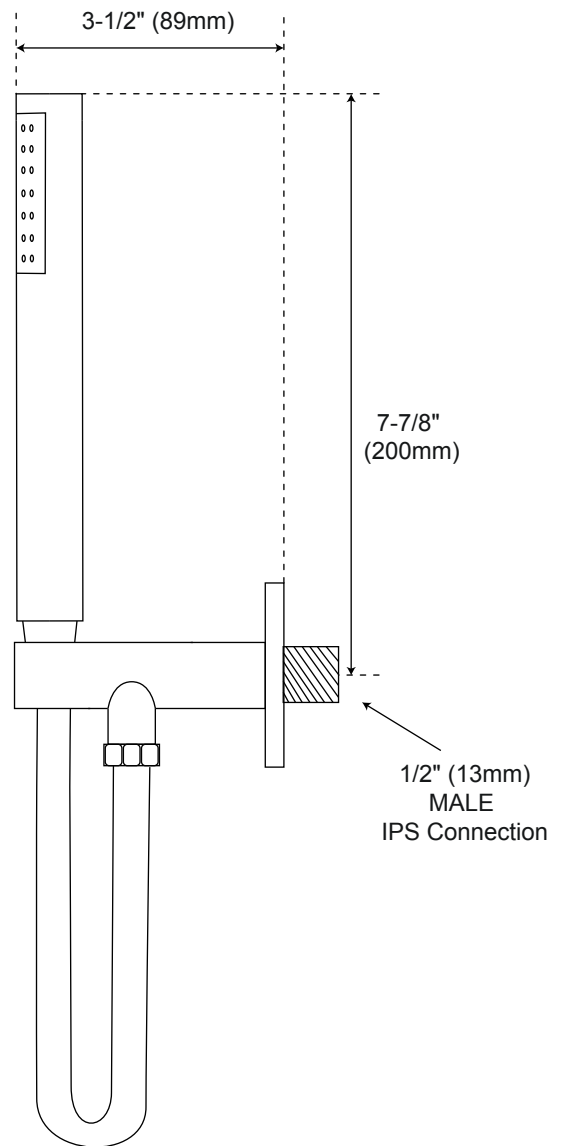

TRIMBLE SHOWER SYSTEM

WITH 3 BODY SPRAYS & HAND SHOWER

SPECIFICATIONS

CONTENTS

Diverter	2
Wall Shower Head	3
Handshower	4
Body Sprays	5

Diverter

Front

Side

All product dimensions are nominal.

Wall Shower Head

All product dimensions are nominal.

Handshower

Front

Side

All product dimensions are nominal.

Body Sprays

Front

Side

All product dimensions are nominal.

All product dimensions are nominal.