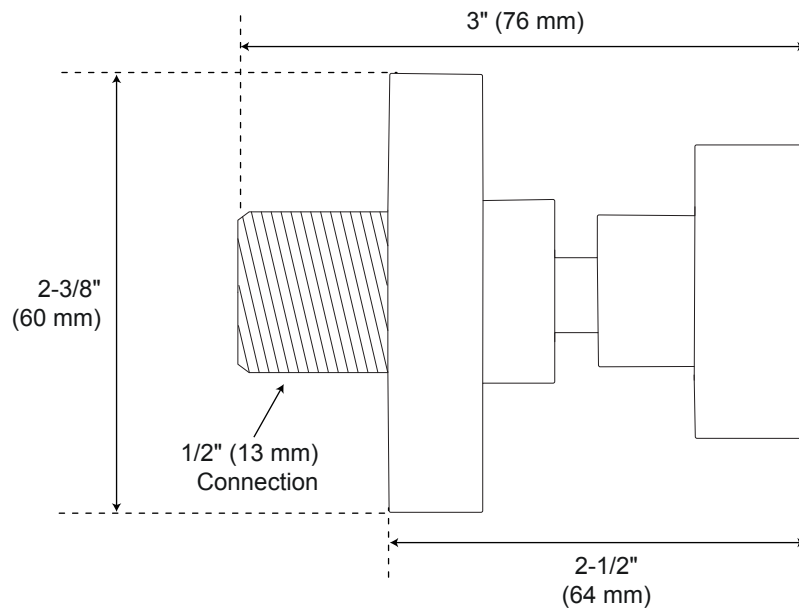

TRIMBLE SHOWER SYSTEM

WITH 3 BODY SPRAYS & HAND SHOWER

SPECIFICATIONS

CONTENTS

Diverter	2
Wall Shower Head	3
Handshower	4
Body Sprays	5

Diverter

Front

Side

All product dimensions are nominal.

Wall Shower Head

All product dimensions are nominal.

Handshower

Front

Side

All product dimensions are nominal.

Body Sprays

Front

Side

All product dimensions are nominal.

All product dimensions are nominal.