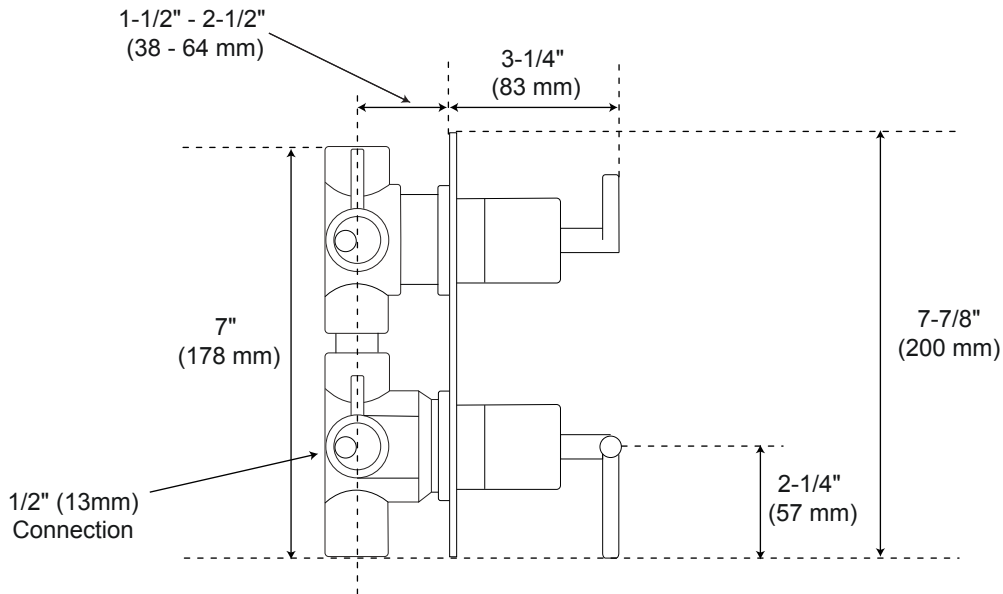

TRIMBLE SHOWER SYSTEM

WITH 3 BODY SPRAYS & HAND SHOWER

SPECIFICATIONS

CONTENTS

Diverter	2
Wall Shower Head	3
Handshower	4
Body Sprays	5

Diverter

Front

Side

All product dimensions are nominal.

Wall Shower Head

All product dimensions are nominal.

Handshower

Front

Side

All product dimensions are nominal.

Body Sprays

Front

Side

All product dimensions are nominal.

All product dimensions are nominal.