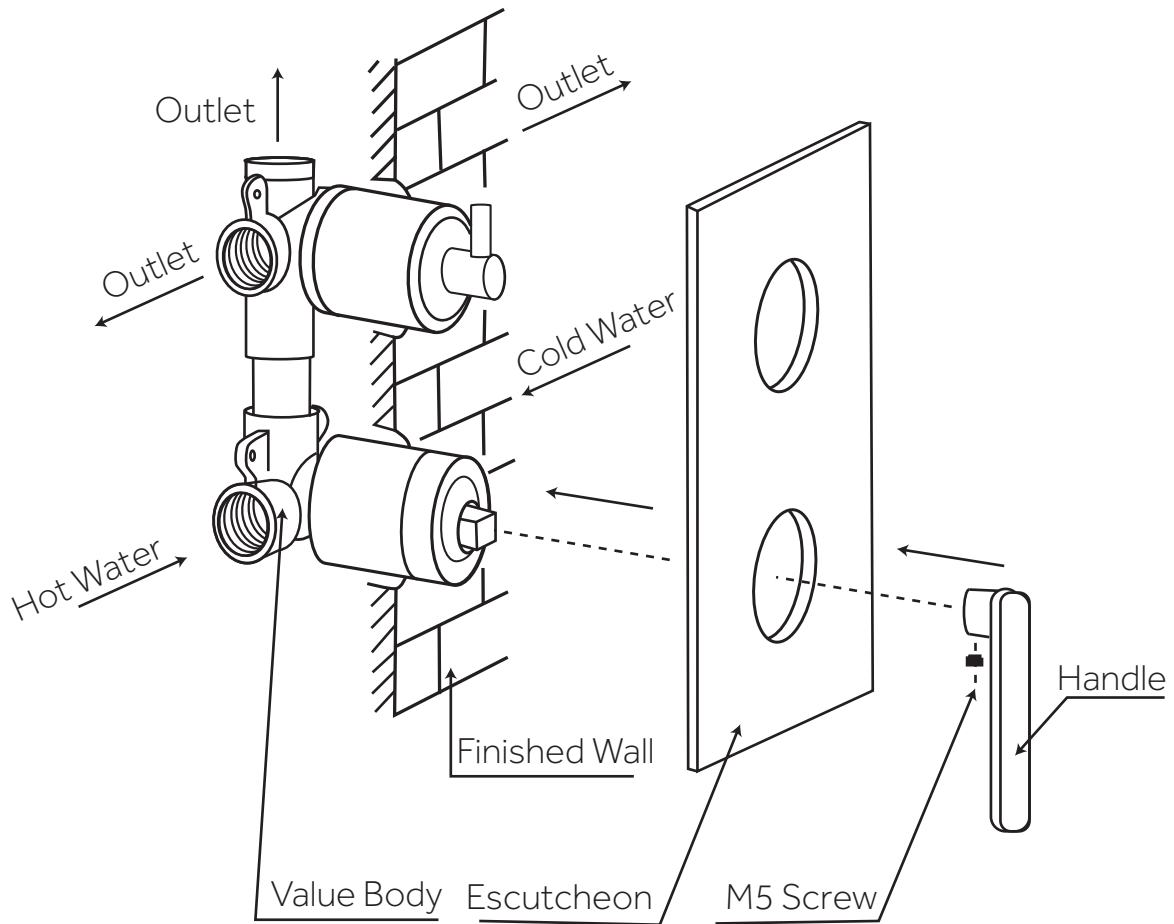

TRIMBLE SHOWER SYSTEM

WITH 3 BODY SPRAYS & HAND SHOWER

SPECIFICATIONS

CONTENTS

Diverter	2
Wall Shower Head	3
Handshower	4
Body Sprays	5

Diverter

Front

Side

All product dimensions are nominal.

Wall Shower Head

All product dimensions are nominal.

Handshower

Front

Side

All product dimensions are nominal.

Body Sprays

Front

Side

All product dimensions are nominal.

All product dimensions are nominal.