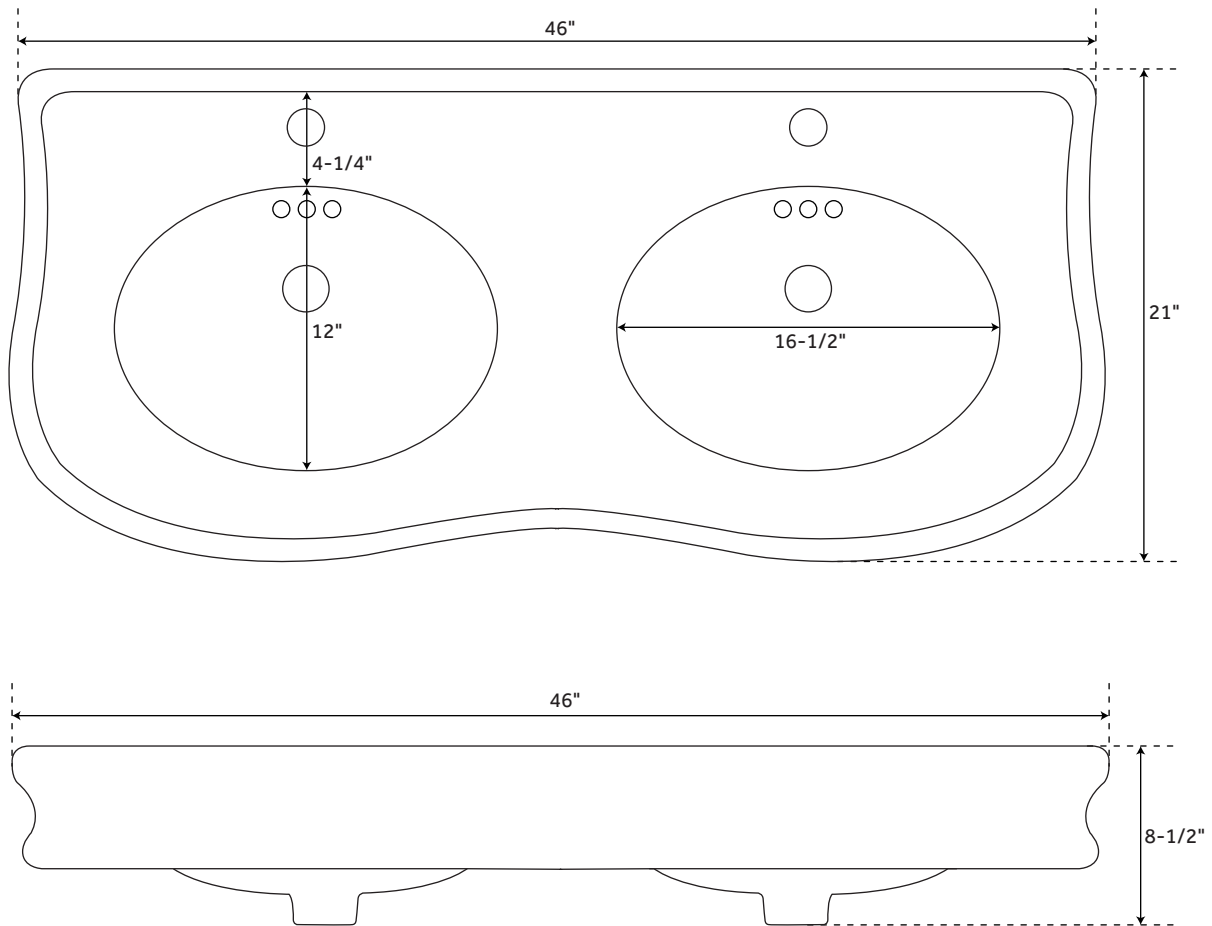

# 46" ADLER

## DOUBLE-BOWL PORCELAIN WALL-MOUNT BATHROOM SINK

SKU: 930562

### FEATURES

Shape: Irregular  
Sink Material: Porcelain  
Number of Basins: 2  
Sink Installation: Wall Mount  
Product Color: White  
Faucet Centers: Single-Hole  
Overflow Hole: Yes  
Item Weight (lbs.): 91  
Length: 46"  
Width: 21"  
Height: 8-1/2"  
Basin Length: 16-1/2"  
Basin Width: 12"  
Basin Depth: 6-1/4"  
Water Depth To Overflow: 4-3/4"  
Drain Size: 1-1/2"  
Mounting Hardware Included: Yes  
Drain Included: Optional