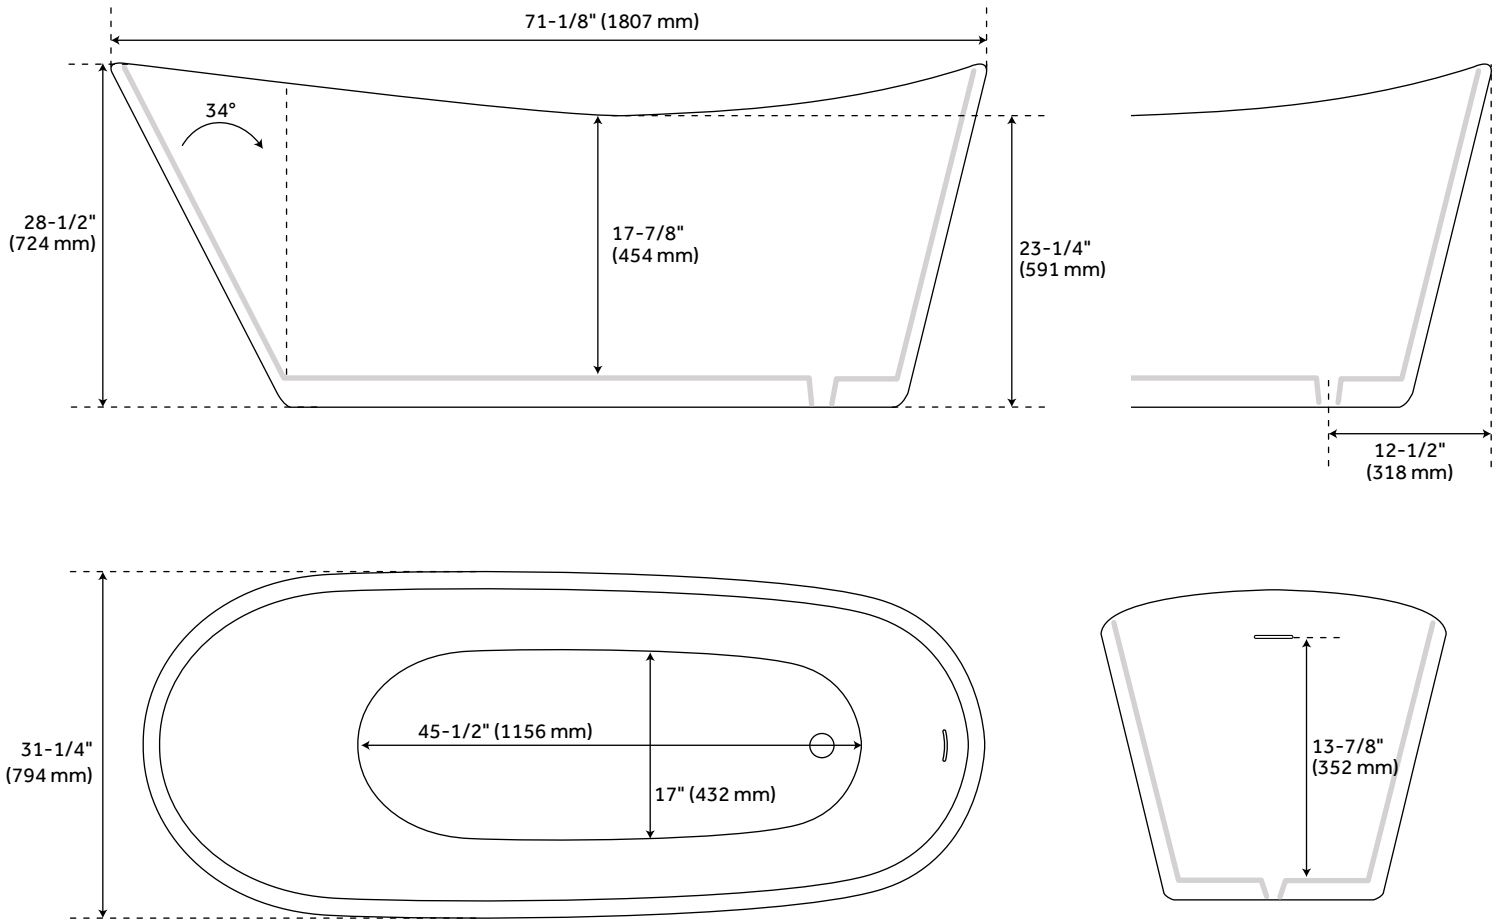

## FEATURES

Design: Modern  
Length: 71-1/8"  
Width: 31-1/4"  
Height: 28-1/2"  
Water Depth To Overflow: 13-7/8"  
Exterior Treatment: Smooth  
Interior Treatment: Smooth  
Drain Included: Yes  
Drain Finish: White  
Faucet Included: No  
Shape: Oval  
Tub Overflow: Yes  
Tub Material: Acrylic  
Tub Interior Length: 45-1/2"  
Tub Interior Width: 17"  
Tap Deck: No  
Faucet Drillings: No Drillings  
Built-In Adjusters: Yes  
Tub Weight Uncrated (lbs): 133  
Tub Weight Crated (lbs): 243

# 71" SAUNDERS BLACK ACRYLIC FREESTANDING TUB

SKU: 930345-71

All dimensions and specifications are nominal and may vary. Use actual products for accuracy in critical situations.