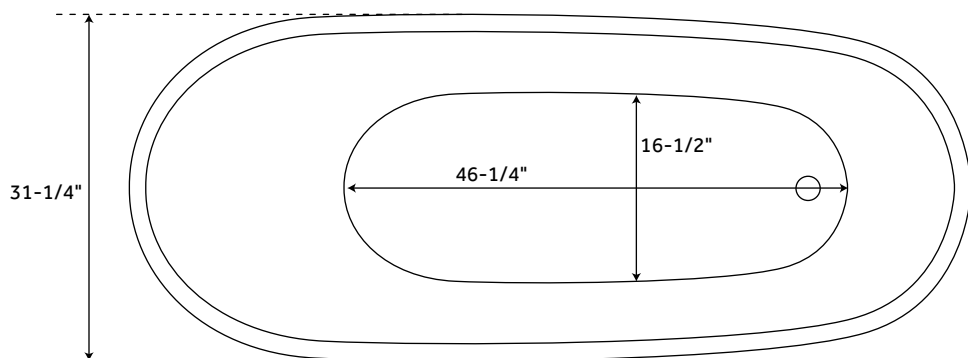

SKU: 930344

FEATURES

Design: Modern
Product Finish: White
Overflow Hole: Optional
Material: Acrylic
Length: 66-7/8"
Width: 31-3/4"
Height: 28"
Tub Slope: 34°
Water Depth Without/With Overflow:
18"/14"
Tap Deck: No
Drain Included: Optional
Drain Placement: End
Faucet Included: No
Faucet Drillings: No Drillings
Water Capacity Without/With Overflow
(Gallons): 55/43
Built-In Adjusters: Yes
Tub Weight Uncrated (lbs): 105
Tub Weight Crated (lbs): 215

PAGE 3

71" SAUNDERS

ACRYLIC FREESTANDING TUB

SKU: 930344

FEATURES

Design: Modern
Product Finish: White
Overflow Hole: Optional
Shape: Oval
Material: Acrylic
Length: 71"
Width: 31-1/4"
Height: 28"
Tub Slope: 34°
Water Depth Without/With Overflow:
17-7/8"/13-7/8"
Tap Deck: No
Drain Included: Optional
Drain Placement: End
Faucet Included: No
Faucet Drillings: No Drillings
Water Capacity Without/With Overflow
(Gallons): 59/46
Built-In Adjusters: Yes
Tub Weight Uncrated (lbs): 108
Tub Weight Crated (lbs): 218