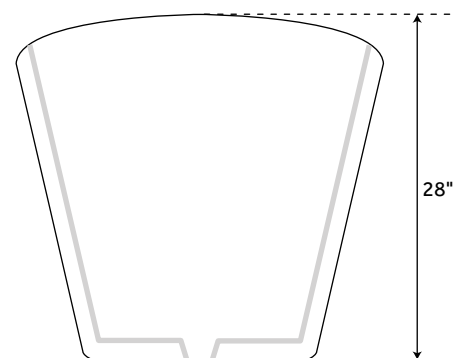

SKU: 930344

FEATURES

Design: Modern
Product Finish: White
Overflow Hole: Optional
Material: Acrylic
Length: 66-7/8"
Width: 31-3/4"
Height: 28"
Tub Slope: 34°
Water Depth Without/With Overflow:
18"/14"
Tap Deck: No
Drain Included: Optional
Drain Placement: End
Faucet Included: No
Faucet Drillings: No Drillings
Water Capacity Without/With Overflow
(Gallons): 55/43
Built-In Adjusters: Yes
Tub Weight Uncrated (lbs): 105
Tub Weight Crated (lbs): 215

PAGE 3

71" SAUNDERS

ACRYLIC FREESTANDING TUB

SKU: 930344

FEATURES

Design: Modern
Product Finish: White
Overflow Hole: Optional
Shape: Oval
Material: Acrylic
Length: 71"
Width: 31-1/4"
Height: 28"
Tub Slope: 34°
Water Depth Without/With Overflow:
17-7/8"/13-7/8"
Tap Deck: No
Drain Included: Optional
Drain Placement: End
Faucet Included: No
Faucet Drillings: No Drillings
Water Capacity Without/With Overflow
(Gallons): 59/46
Built-In Adjusters: Yes
Tub Weight Uncrated (lbs): 108
Tub Weight Crated (lbs): 218