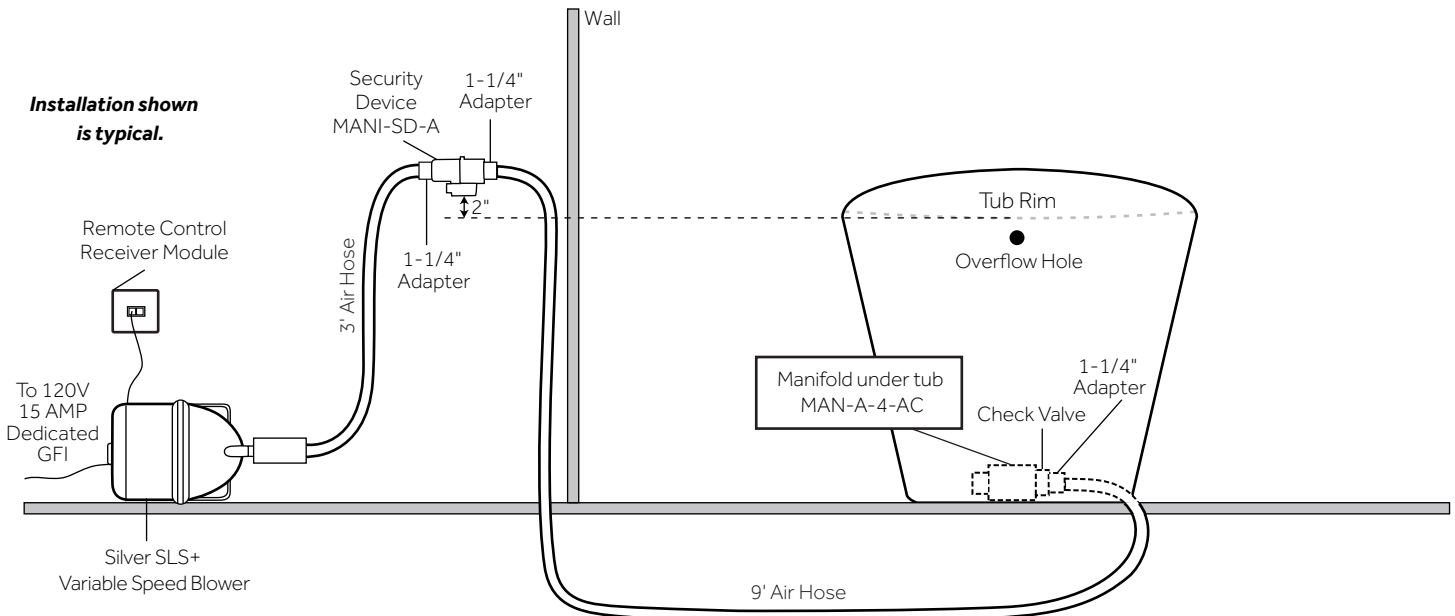

INSTALLATION

Install blower behind a wall (with an access panel) or in a closet. Blower can also be installed under floor. Ensure the security device, MANI-DS-A, is at least:

- 2" Above the tub rim

Security device and hose can be mounted in wall

REMOTE CONTROL

- CG+/RTC-SENSOR-WP
- 12 – 15 YEAR BATTERY LIFE

INSIDE OF BATH

- (12) MAXI AIR JETS WITH 24 OPENINGS

ELBOWS FOR AIR JETS

TEES FOR AIR JETS

67" SAUNDERS

ACRYLIC FREESTANDING TUB

SKU: 930344

FEATURES

Design: Modern
Product Finish: White
Overflow Hole: Optional
Material: Acrylic
Length: 66-7/8"
Width: 31-3/4"
Height: 28"
Tub Slope: 34°
Water Depth Without/With Overflow:
18"/14"
Tap Deck: No
Drain Included: Optional
Drain Placement: End
Faucet Included: No
Faucet Drillings: No Drillings
Water Capacity Without/With Overflow
(Gallons): 55/43
Built-In Adjusters: Yes
Tub Weight Uncrated (lbs): 105
Tub Weight Crated (lbs): 215

PAGE 3

71" SAUNDERS

ACRYLIC FREESTANDING TUB

SKU: 930344

FEATURES

Design: Modern
Product Finish: White
Overflow Hole: Optional
Shape: Oval
Material: Acrylic
Length: 71"
Width: 31-1/4"
Height: 28"
Tub Slope: 34°
Water Depth Without/With Overflow:
17-7/8"/13-7/8"
Tap Deck: No
Drain Included: Optional
Drain Placement: End
Faucet Included: No
Faucet Drillings: No Drillings
Water Capacity Without/With Overflow
(Gallons): 59/46
Built-In Adjusters: Yes
Tub Weight Uncrated (lbs): 108
Tub Weight Crated (lbs): 218