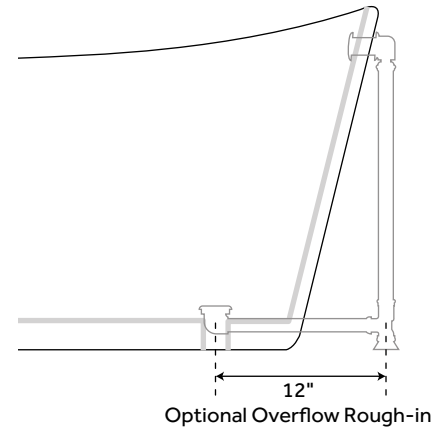

INSTALLATION

Install blower behind a wall (with an access panel) or in a closet. Blower can also be installed under floor. Ensure the security device, MANI-DS-A, is at least:

- 2" Above the tub rim

Security device and hose can be mounted in wall

REMOTE CONTROL

- CG+/RTC-SENSOR-WP
- 12 – 15 YEAR BATTERY LIFE

INSIDE OF BATH

- (12) MAXI AIR JETS WITH 24 OPENINGS

ELBOWS FOR AIR JETS

TEES FOR AIR JETS

67" SAUNDERS

ACRYLIC FREESTANDING TUB

SKU: 930344

FEATURES

Design: Modern
Product Finish: White
Overflow Hole: Optional
Material: Acrylic
Length: 66-7/8"
Width: 31-3/4"
Height: 28"
Tub Slope: 34°
Water Depth Without/With Overflow:
18"/14"
Tap Deck: No
Drain Included: Optional
Drain Placement: End
Faucet Included: No
Faucet Drillings: No Drillings
Water Capacity Without/With Overflow
(Gallons): 55/43
Built-In Adjusters: Yes
Tub Weight Uncrated (lbs): 105
Tub Weight Crated (lbs): 215