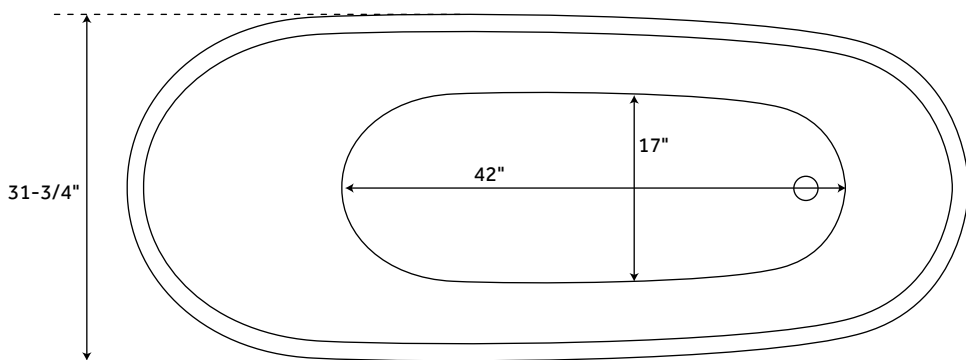

REMOTE CONTROL

- CG+/RTC-SENSOR-WP
- 12 – 15 YEAR BATTERY LIFE

INSIDE OF BATH

- (12) MAXI AIR JETS WITH 24 OPENINGS

ELBOWS FOR AIR JETS

TEES FOR AIR JETS

67" SAUNDERS

ACRYLIC FREESTANDING TUB

SKU: 930344

FEATURES

Design: Modern
Product Finish: White
Overflow Hole: Optional
Material: Acrylic
Length: 66-7/8"
Width: 31-3/4"
Height: 28"
Tub Slope: 34°
Water Depth Without/With Overflow:
18"/14"
Tap Deck: No
Drain Included: Optional
Drain Placement: End
Faucet Included: No
Faucet Drillings: No Drillings
Water Capacity Without/With Overflow
(Gallons): 55/43
Built-In Adjusters: Yes
Tub Weight Uncrated (lbs): 105
Tub Weight Crated (lbs): 215

PAGE 3

71" SAUNDERS

ACRYLIC FREESTANDING TUB

SKU: 930344

FEATURES

Design: Modern
Product Finish: White
Overflow Hole: Optional
Shape: Oval
Material: Acrylic
Length: 71"
Width: 31-1/4"
Height: 28"
Tub Slope: 34°
Water Depth Without/With Overflow:
17-7/8"/13-7/8"
Tap Deck: No
Drain Included: Optional
Drain Placement: End
Faucet Included: No
Faucet Drillings: No Drillings
Water Capacity Without/With Overflow
(Gallons): 59/46
Built-In Adjusters: Yes
Tub Weight Uncrated (lbs): 108
Tub Weight Crated (lbs): 218