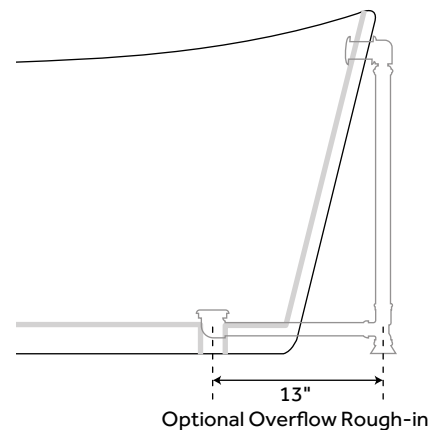

SKU: 930344

FEATURES

Design: Modern
Product Finish: White
Overflow Hole: Optional
Material: Acrylic
Length: 66-7/8"
Width: 31-3/4"
Height: 28"
Tub Slope: 34°
Water Depth Without/With Overflow:
18"/14"
Tap Deck: No
Drain Included: Optional
Drain Placement: End
Faucet Included: No
Faucet Drillings: No Drillings
Water Capacity Without/With Overflow
(Gallons): 55/43
Built-In Adjusters: Yes
Tub Weight Uncrated (lbs): 105
Tub Weight Crated (lbs): 215

PAGE 3

71" SAUNDERS

ACRYLIC FREESTANDING TUB

SKU: 930344

FEATURES

Design: Modern
Product Finish: White
Overflow Hole: Optional
Shape: Oval
Material: Acrylic
Length: 71"
Width: 31-1/4"
Height: 28"
Tub Slope: 34°
Water Depth Without/With Overflow:
17-7/8"/13-7/8"
Tap Deck: No
Drain Included: Optional
Drain Placement: End
Faucet Included: No
Faucet Drillings: No Drillings
Water Capacity Without/With Overflow
(Gallons): 59/46
Built-In Adjusters: Yes
Tub Weight Uncrated (lbs): 108
Tub Weight Crated (lbs): 218