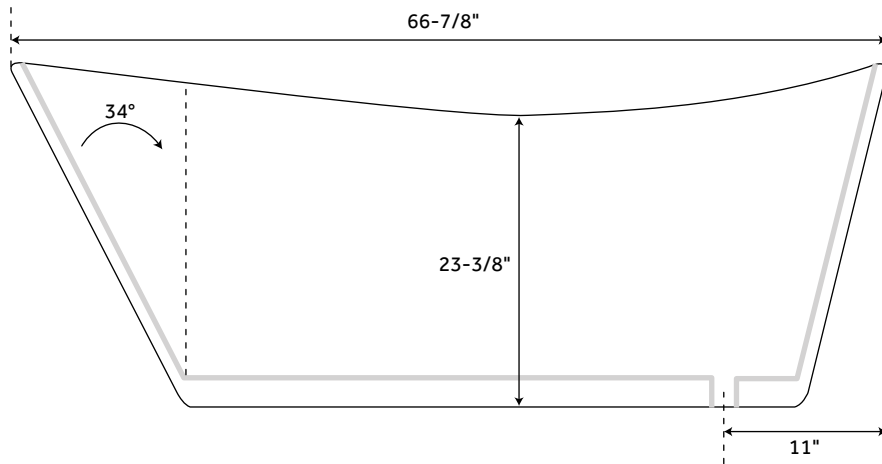

REMOTE CONTROL

- CG+/RTC-SENSOR-WP
- 12 – 15 YEAR BATTERY LIFE

INSIDE OF BATH

- (12) MAXI AIR JETS WITH 24 OPENINGS

ELBOWS FOR AIR JETS

TEES FOR AIR JETS

67" SAUNDERS

ACRYLIC FREESTANDING TUB

SKU: 930344

FEATURES

Design: Modern
Product Finish: White
Overflow Hole: Optional
Material: Acrylic
Length: 66-7/8"
Width: 31-3/4"
Height: 28"
Tub Slope: 34°
Water Depth Without/With Overflow:
18"/14"
Tap Deck: No
Drain Included: Optional
Drain Placement: End
Faucet Included: No
Faucet Drillings: No Drillings
Water Capacity Without/With Overflow
(Gallons): 55/43
Built-In Adjusters: Yes
Tub Weight Uncrated (lbs): 105
Tub Weight Crated (lbs): 215