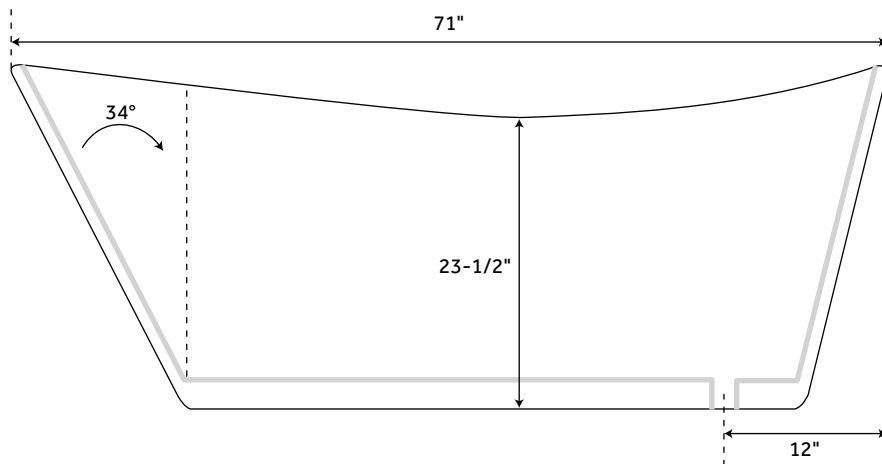

SKU: 930344

FEATURES

Design: Modern
Product Finish: White
Overflow Hole: Optional
Material: Acrylic
Length: 66-7/8"
Width: 31-3/4"
Height: 28"
Tub Slope: 34°
Water Depth Without/With Overflow:
18"/14"
Tap Deck: No
Drain Included: Optional
Drain Placement: End
Faucet Included: No
Faucet Drillings: No Drillings
Water Capacity Without/With Overflow
(Gallons): 55/43
Built-In Adjusters: Yes
Tub Weight Uncrated (lbs): 105
Tub Weight Crated (lbs): 215

PAGE 3

71" SAUNDERS

ACRYLIC FREESTANDING TUB

SKU: 930344

FEATURES

Design: Modern
Product Finish: White
Overflow Hole: Optional
Shape: Oval
Material: Acrylic
Length: 71"
Width: 31-1/4"
Height: 28"
Tub Slope: 34°
Water Depth Without/With Overflow:
17-7/8"/13-7/8"
Tap Deck: No
Drain Included: Optional
Drain Placement: End
Faucet Included: No
Faucet Drillings: No Drillings
Water Capacity Without/With Overflow
(Gallons): 59/46
Built-In Adjusters: Yes
Tub Weight Uncrated (lbs): 108
Tub Weight Crated (lbs): 218