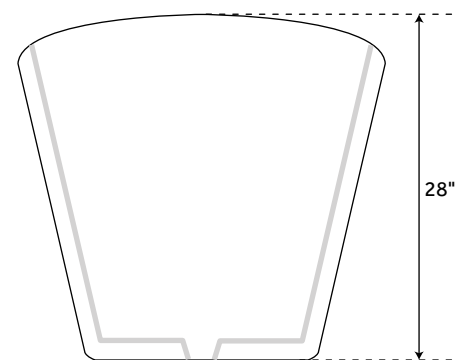

REMOTE CONTROL

- CG+/RTC-SENSOR-WP
- 12 – 15 YEAR BATTERY LIFE

INSIDE OF BATH

- (12) MAXI AIR JETS WITH 24 OPENINGS

ELBOWS FOR AIR JETS

TEES FOR AIR JETS

67" SAUNDERS

ACRYLIC FREESTANDING TUB

SKU: 930344

FEATURES

Design: Modern
Product Finish: White
Overflow Hole: Optional
Material: Acrylic
Length: 66-7/8"
Width: 31-3/4"
Height: 28"
Tub Slope: 34°
Water Depth Without/With Overflow:
18"/14"
Tap Deck: No
Drain Included: Optional
Drain Placement: End
Faucet Included: No
Faucet Drillings: No Drillings
Water Capacity Without/With Overflow
(Gallons): 55/43
Built-In Adjusters: Yes
Tub Weight Uncrated (lbs): 105
Tub Weight Crated (lbs): 215

PAGE 3

71" SAUNDERS

ACRYLIC FREESTANDING TUB

SKU: 930344

FEATURES

Design: Modern
Product Finish: White
Overflow Hole: Optional
Shape: Oval
Material: Acrylic
Length: 71"
Width: 31-1/4"
Height: 28"
Tub Slope: 34°
Water Depth Without/With Overflow:
17-7/8"/13-7/8"
Tap Deck: No
Drain Included: Optional
Drain Placement: End
Faucet Included: No
Faucet Drillings: No Drillings
Water Capacity Without/With Overflow
(Gallons): 59/46
Built-In Adjusters: Yes
Tub Weight Uncrated (lbs): 108
Tub Weight Crated (lbs): 218