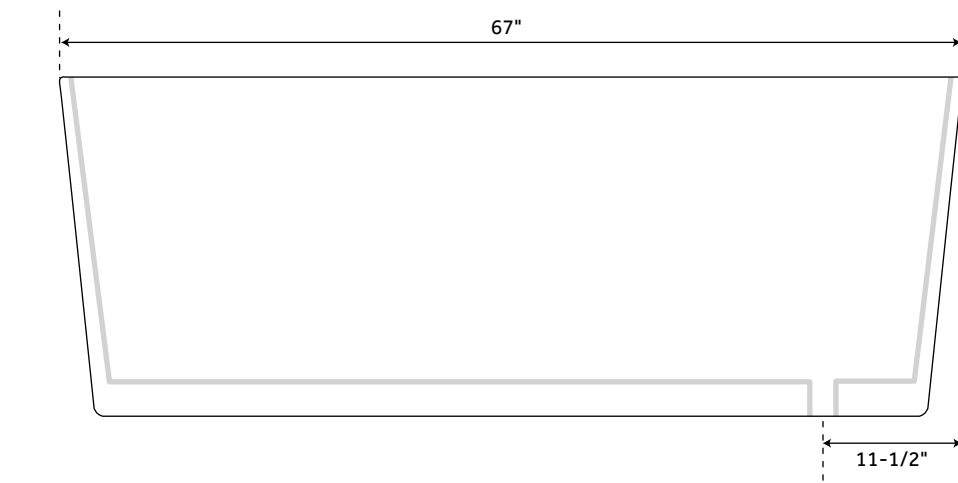

67" ARYA

ACRYLIC FREESTANDING TUB

SKU: 930321

FEATURES

- Design: Modern
- Product Finish: White
- Overflow Hole: Optional
- Shape: Oval
- Length: 67"
- Width: 31-1/2"
- Height: 23-3/4"
- Tub Interior Length: 44-1/2"
- Tub Interior Width: 16-1/4"
- Water Depth to Rim: 19"
- Water Depth To Overflow: 15"
- Tap Deck: No
- Drain Included: Optional
- Drain Placement: End
- Faucet Included: No
- Faucet Drillings: No Drillings
- Water Capacity (Gallons): 59
- Built-In Adjusters: Yes
- Tub Weight Uncrated (lbs): 130
- Tub Weight Crated (lbs): 240