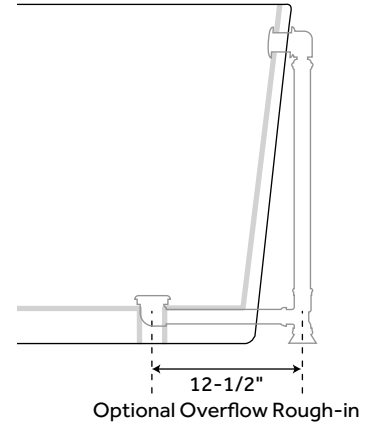

67" ARYA

ACRYLIC FREESTANDING TUB

SKU: 930321

FEATURES

- Design: Modern
- Product Finish: White
- Overflow Hole: Optional
- Shape: Oval
- Length: 67"
- Width: 31-1/2"
- Height: 23-3/4"
- Tub Interior Length: 44-1/2"
- Tub Interior Width: 16-1/4"
- Water Depth to Rim: 19"
- Water Depth To Overflow: 15"
- Tap Deck: No
- Drain Included: Optional
- Drain Placement: End
- Faucet Included: No
- Faucet Drillings: No Drillings
- Water Capacity (Gallons): 59
- Built-In Adjusters: Yes
- Tub Weight Uncrated (lbs): 130
- Tub Weight Crated (lbs): 240