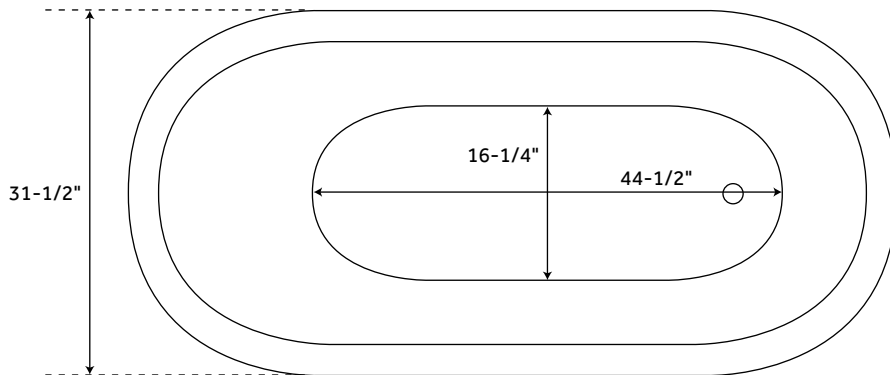

67" ARYA

ACRYLIC FREESTANDING TUB

SKU: 930321

FEATURES

- Design: Modern
- Product Finish: White
- Overflow Hole: Optional
- Shape: Oval
- Length: 67"
- Width: 31-1/2"
- Height: 23-3/4"
- Tub Interior Length: 44-1/2"
- Tub Interior Width: 16-1/4"
- Water Depth to Rim: 19"
- Water Depth To Overflow: 15"
- Tap Deck: No
- Drain Included: Optional
- Drain Placement: End
- Faucet Included: No
- Faucet Drillings: No Drillings
- Water Capacity (Gallons): 59
- Built-In Adjusters: Yes
- Tub Weight Uncrated (lbs): 130
- Tub Weight Crated (lbs): 240

SIGNATURE HARDWARE LIFETIME WARRANTY

See website for warranty information

All measurements are approximate. Measurements may vary +/- 1/2".

REVISED 11/23/2018