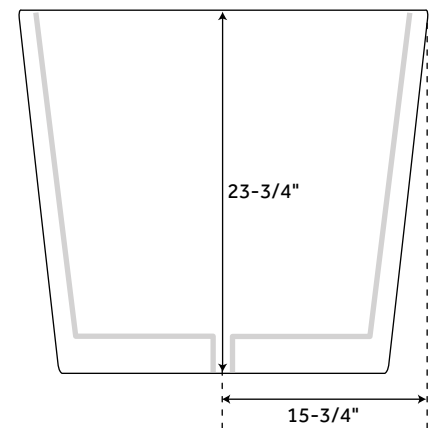

67" ARYA

ACRYLIC FREESTANDING TUB

SKU: 930321

FEATURES

- Design: Modern
- Product Finish: White
- Overflow Hole: Optional
- Shape: Oval
- Length: 67"
- Width: 31-1/2"
- Height: 23-3/4"
- Tub Interior Length: 44-1/2"
- Tub Interior Width: 16-1/4"
- Water Depth to Rim: 19"
- Water Depth To Overflow: 15"
- Tap Deck: No
- Drain Included: Optional
- Drain Placement: End
- Faucet Included: No
- Faucet Drillings: No Drillings
- Water Capacity (Gallons): 59
- Built-In Adjusters: Yes
- Tub Weight Uncrated (lbs): 130
- Tub Weight Crated (lbs): 240